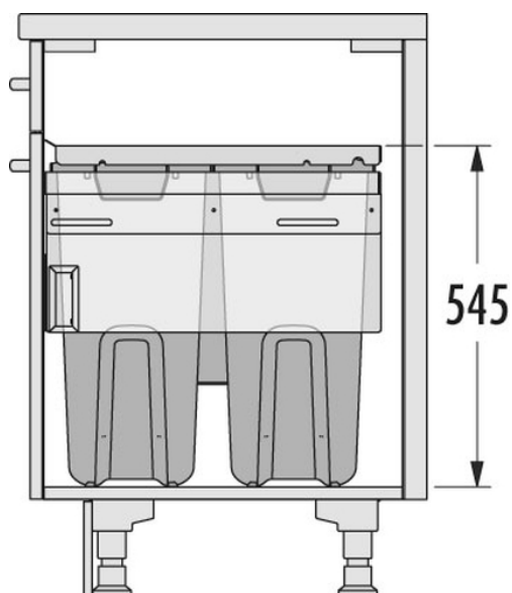

Technical information

Version **32714530** for 450mm
outside width cabinet