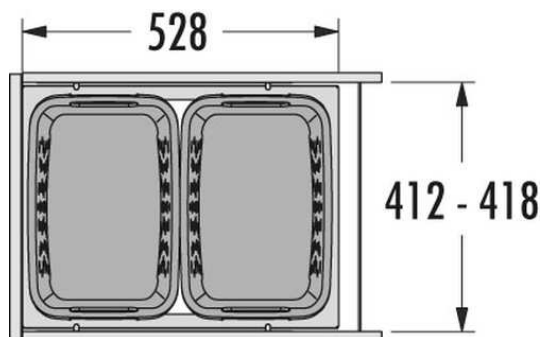

Laundry pull-out Synchronized slides

Laundry baskets pull-out are now equipped with synchronized slides

Application

- In a base cabinet in the laundry room

Advantages

- These systems offer 2 ventilated bins of 33 liters, one blue and one white which helps sorting the clothes color.
- Each bin has handle on each side for easy handling
- The version of 600mm # **32716030** include also a 2,5L bin and another one of 12L with lid for multi-purpose usage.
- Équipped with symchronized over-travel slides which helps to take the rear bin out
- Weight capacity of 50kg (110lbs)
- Internal fix lid that gives additoinal storage space

32714530
2 x 33 Liters

32716030
2 x 33 L + 1 x 12 L + 1 x 2,5L
(The 12 L bin include a lid)

Description

Richelieu offers these laundry pull-out equipped with synchronized slides for more comfort and improved precision.

No.	Description	Int. Dim. Required W x D x H
32714530	LAUNDRY PULL-OUT 450MM WHITE	412 to 418mm x 528mm x 545mm 15 7/8" to 16 7/16" x 20 3/4" x 21 7/16"
32716030	LAUNDRY PULL-OUT 600MM WHITE	562 to 568mm x 528mm x 545mm 22 1/8" to 22 3/8" x 20 3/4" x 21 7/16"

Technical information

Version **32714530** for 450mm
outside width cabinet

Suggested products :

32703370

32703330

32701230

32701330

Version **32716030** for 600mm
outside width cabinet