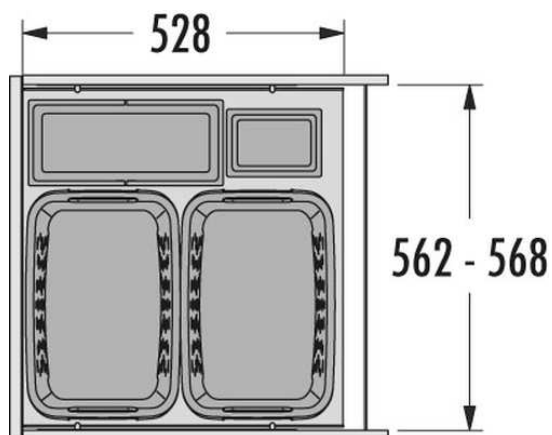

Laundry pull-out Synchronized slides

Laundry baskets pull-out are now equipped with synchronized slides

Application

- In a base cabinet in the laundry room

Advantages

- These systems offer 2 ventilated bins of 33 liters, one blue and one white which helps sorting the clothes color.
- Each bin has handle on each side for easy handling
- The version of 600mm # **32716030** include also a 2,5L bin and another one of 12L with lid for multi-purpose usage.
- Équipped with symchronized over-travel slides which helps to take the rear bin out
- Weight capacity of 50kg (110lbs)
- Internal fix lid that gives additoinal storage space

No.	Description	Int. Dim. Required W x D x H
32714530	LAUNDRY PULL-OUT 450MM WHITE	412 to 418mm x 528mm x 545mm 15 7/8" to 16 7/16" x 20 3/4" x 21 7/16"
32716030	LAUNDRY PULL-OUT 600MM WHITE	562 to 568mm x 528mm x 545mm 22 1/8" to 22 3/8" x 20 3/4" x 21 7/16"

Technical information

Version **32714530** for 450mm
outside width cabinet

Suggested products :

32703370

32703330

32701230

32701330

Version **32716030** for 600mm
outside width cabinet