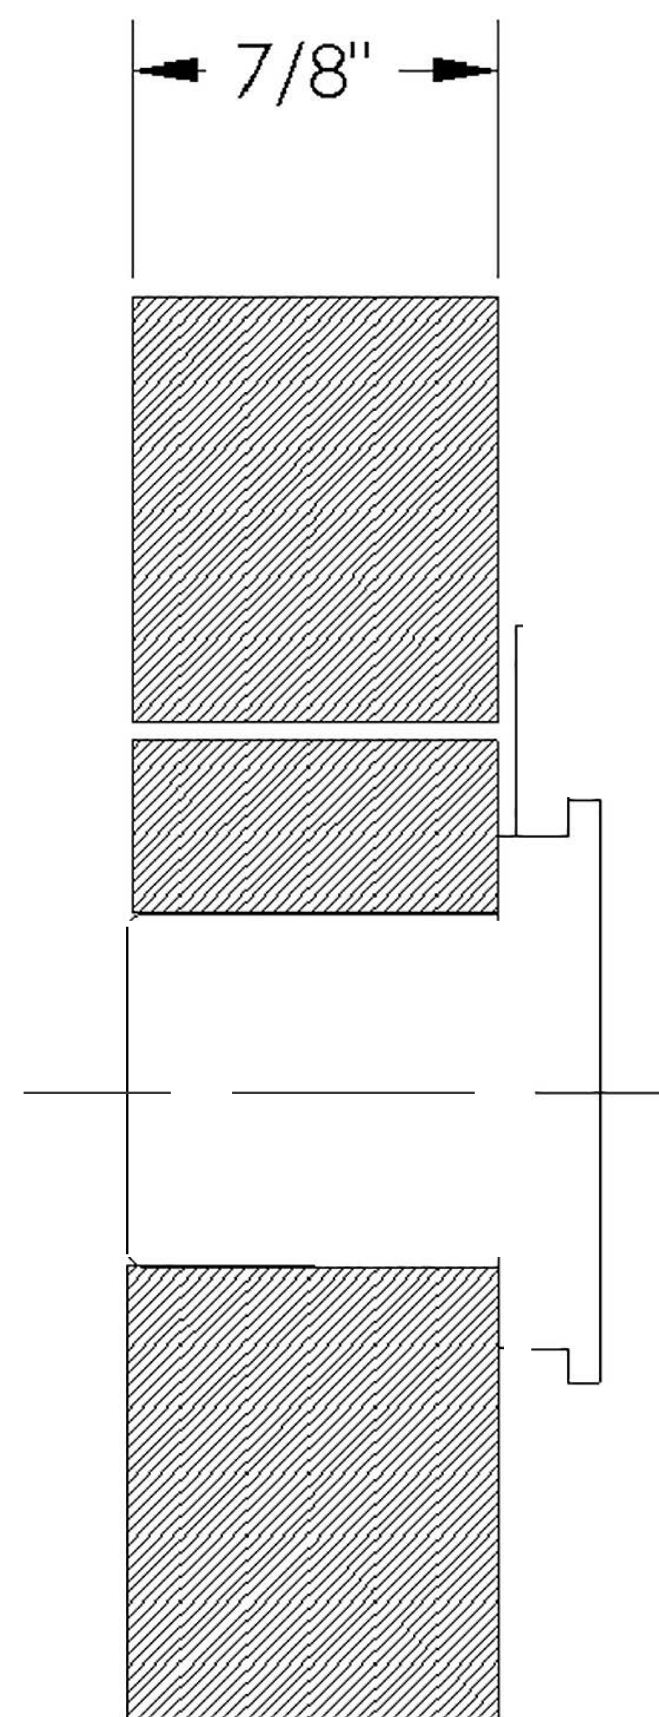

C8803 DISC TUMBLER DRAWER

— REVERSIBLE
DEAD BOLT FOR
UP OR DOWN
DRAWER

7/16"
BOLT
THROW

NOTE
DRILL $\frac{3}{64}$ " DIA
PILOT HOLE FOR SCREWS