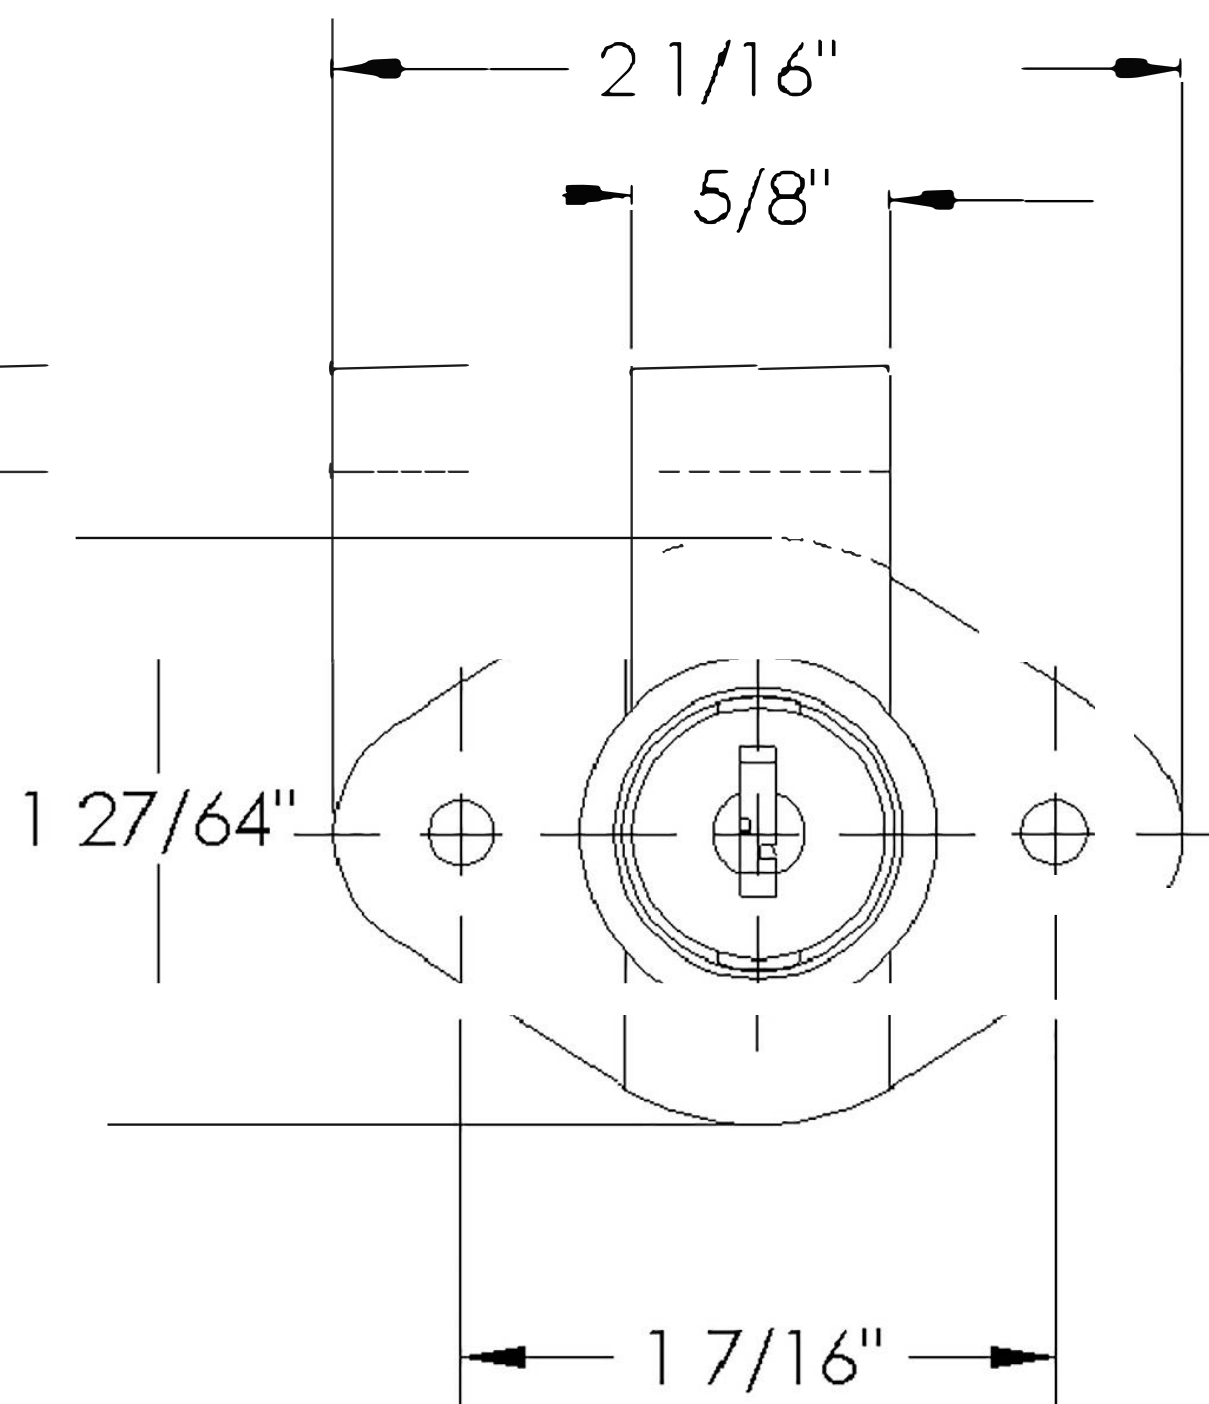

C8803 DISC TUMBLER DRAWER

— REVERSIBLE
DEAD BOLT FOR
UP OR DOWN
DRAWER

7/16"
BOLT
THROW

NOTE
DRILL $\frac{3}{64}$ " DIA
PILOT HOLE FOR SCREWS