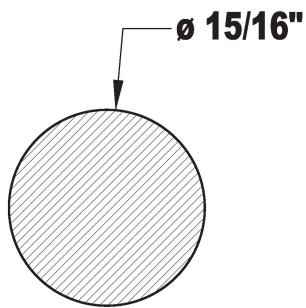

C8142 PIN TUMBLER SLIDING DOOR

| LOCK | A |
|-------|--------|
| c8142 | 1-1/8" |

mounting hole

$\varnothing 3/16"$
2 holes

\longleftrightarrow A \longleftrightarrow