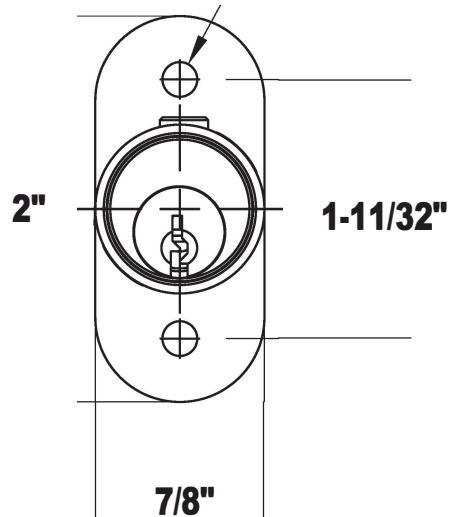

C8142 PIN TUMBLER SLIDING DOOR

| LOCK | A |
|-------|--------|
| c8142 | 1-1/8" |

mounting hole

$\varnothing 3/16"$
2 holes

\longleftrightarrow A \longleftrightarrow