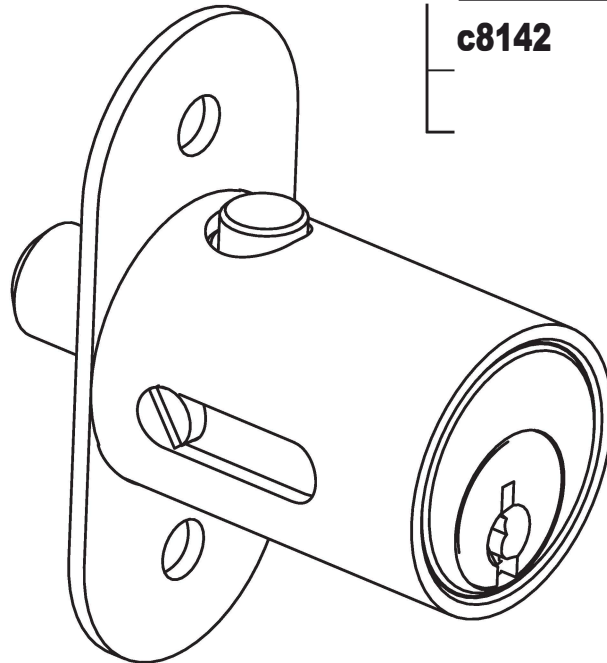

C8142 PIN TUMBLER SLIDING DOOR

| LOCK | A |
|-------|--------|
| c8142 | 1-1/8" |

mounting hole

$\varnothing 3/16"$
2 holes

\longleftrightarrow A \longleftrightarrow