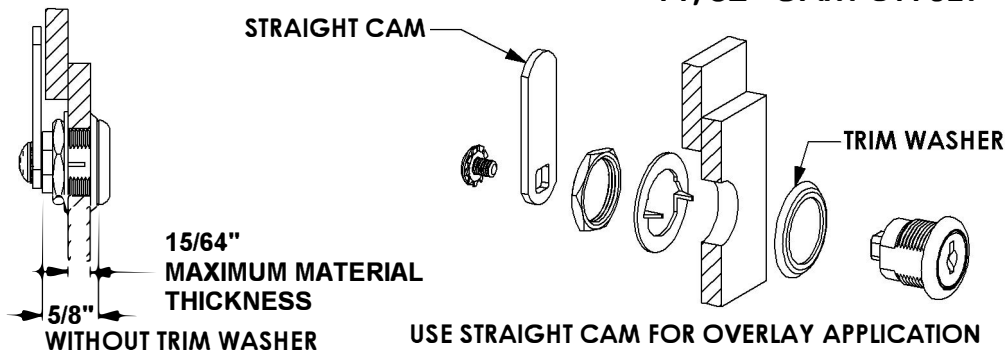

# C8052 CAM LOCK

- 5 DISC TUMBLER
- 5/8" CYLINDER
- 11/32" CAM OFFSET

## CYLINDER MOUNTING HOLES

METAL

WOOD

NOTE: DO NOT USE SPUR WASHER WITH METAL DOOR OR DRAWER