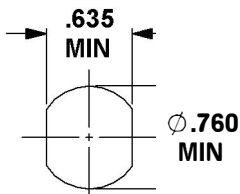

C8052 CAM LOCK

- 5 DISC TUMBLER
- 5/8" CYLINDER
- 11/32" CAM OFFSET

CYLINDER MOUNTING HOLES

METAL

WOOD

NOTE: DO NOT USE SPUR WASHER WITH METAL DOOR OR DRAWER