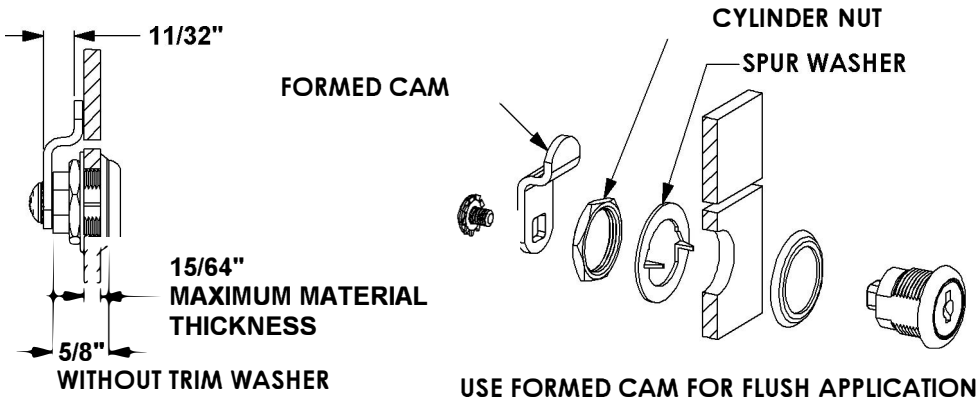

# C8052 CAM LOCK

- 5 DISC TUMBLER
- 5/8" CYLINDER
- 11/32" CAM OFFSET

## CYLINDER MOUNTING HOLES

METAL

WOOD

NOTE: DO NOT USE SPUR WASHER WITH METAL DOOR OR DRAWER