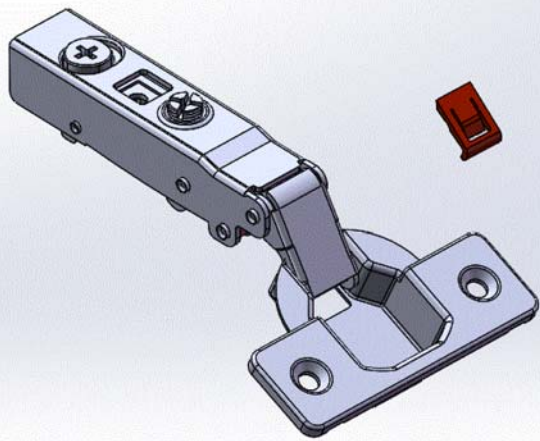

1

2

2a

2b

3

RCS Hinge Angle Restrictor					
Item # RCSR001P				Ratio	1 : 1
Unit	mm			Date	2019-10-15
Material				Page	of
				 RICHELIEU HARDWARE	