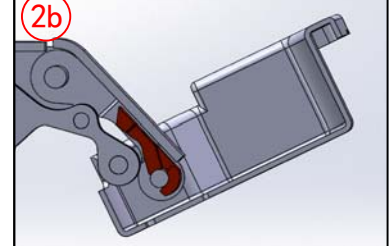

1

2

2a

2b

3

RCS Hinge Angle Restrictor					
Item # RCSR001P				Ratio	1 : 1
Unit	mm			Date	2019-10-15
Material				Page	of
				 RICHELIEU HARDWARE	