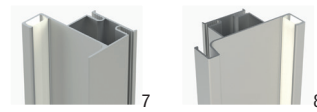

LED - L shape horizontal profile

Application: under countertop

NO.	COLOR FINISH	DESCRIPTION	MATERIAL	DIMENSIONS (L X W X H)		
				IMPERIAL	METRIC	
2	70010240410	175, 990, 30	L Profile	Anodized aluminum	161 7/16" x 1 1/16" x 2 7/32"	4100 x 27 x 56 mm
3	700995	175, 990, 30	L end cap / closed L-R	Aluminum	1 1/16" x 13/32" x 2 7/32"	27 x 10 x 56 mm
4	7001029E	175, 990, 30	90° external joint	Anodized aluminum	1 1/16" x 1 1/16" x 2 3/16"	27 x 27 x 56 mm

LED - C shape horizontal profile

Application: in between drawers

NO.	COLOR FINISH	DESCRIPTION	MATERIAL	DIMENSIONS (L X W X H)		
				IMPERIAL	METRIC	
5	70010230410	175, 990, 30	C Profile	Anodized aluminum	161 7/16" x 1 1" x 2 7/8"	4100 x 26 x 73 mm
6	700996	175, 990, 30	C end cap / closed L-R	Aluminum	1 1/32" x 13/32" x 2 7/8"	26 x 10 x 73 mm

LED recessed vertical profiles

Application: cabinet doors

NO.	COLOR FINISH	DESCRIPTION	MATERIAL	DIMENSIONS (L X W X H)		
				IMPERIAL	METRIC	
7	70010260450	175, 990, 30	Single grip profile	Anodized aluminum	177 3/16" x 1 7/16" x 1 15/16"	4500 x 37 x 49 mm
8	70010250450	175, 990, 30	Double grip profile	Anodized aluminum	177 3/16" x 1 7/16" x 1 15/16"	4500 x 37 x 49 mm