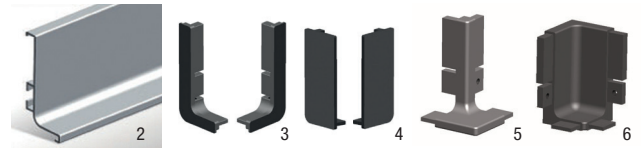

Assembly accessories for C and L shape profiles

7001010
Assembly clips

70010999
Assembly brackets

GOLA

CABINET PROFILES

**SLEEK CABINETRY
WITHOUT EXPOSED
HANDLES OR PULLS**

Wall unit profile

Application: upper cabinets

NO.	COLOR FINISH	DESCRIPTION	MATERIAL	DIMENSIONS (L X W X H)	
				IMPERIAL	METRIC
1	70026804	10, 170	Wall unit profile	Aluminum	157 15/32" x 25/32" x 25/32" / 4000 x 20 x 20 mm

L shape horizontal profile

Application: under countertop

NO.	COLOR FINISH	DESCRIPTION	MATERIAL	DIMENSIONS (L X W X H)	
				IMPERIAL	METRIC
2	70010050410	10, 170	L profile	Aluminum	161 13/32" x 1 1/16" x 2 7/32" / 4100 x 27 x 56 mm
3	7001013	10, 170	L end cap / open L-R	Aluminum	7/16" x 1 5/32" x 2 9/32" / 11 x 29 x 58 mm
	7001043	10, 170	L end cap / open L-R	Plastic	7/16" x 1 5/32" x 2 9/32" / 11 x 29 x 58 mm
4	700995	10, 170	L end cap / closed L-R	Aluminum	1 1/16" x 13/32" x 2 7/32" / 27 x 10 x 56 mm
	7001044	10, 170	L end cap / closed L-R	Plastic	1 1/16" x 13/32" x 2 7/32" / 27 x 10 x 56 mm
5	7001015E	10, 170	L external joint 90°	Aluminum	1 1/16" x 1 1/16" x 2 7/32" / 27 x 27 x 56 mm
6	7001015I	10, 170	L internal joint 90°	Aluminum	1 5/32" x 1 5/32" x 2 7/32" / 29 x 29 x 56 mm