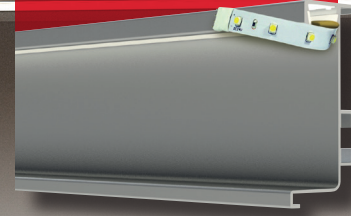

GOLA

CABINET LED PROFILES*

INNOVATIVE
DESIGN USING
LED STRIP LIGHTS

LED wall unit profile

Application: upper cabinets

NO.	COLOR FINISH	DESCRIPTION	MATERIAL	DIMENSIONS (L X W X H)		
				IMPERIAL	METRIC	
1	7002700400	175, 990, 30	Profile	Anodized aluminum	161 7/16" x 25/32" x 3/4"	4100 x 20 x 19.6 mm

LED - L shape horizontal profile

Application: under countertop

NO.	COLOR FINISH	DESCRIPTION	MATERIAL	DIMENSIONS (L X W X H)		
				IMPERIAL	METRIC	
2	70010240410	175, 990, 30	L Profile	Anodized aluminum	161 7/16" x 1 1/16" x 2 7/32"	4100 x 27 x 56 mm
3	700995	175, 990, 30	L end cap / closed L-R	Aluminum	1 1/16" x 13/32" x 2 7/32"	27 x 10 x 56 mm
4	7001029E	175, 990, 30	90° external joint	Anodized aluminum	1 1/16" x 1 1/16" x 2 3/16"	27 x 27 x 56 mm

LED - C shape horizontal profile

Application: in between drawers

NO.	COLOR FINISH	DESCRIPTION	MATERIAL	DIMENSIONS (L X W X H)		
				IMPERIAL	METRIC	
5	70010230410	175, 990, 30	C Profile	Anodized aluminum	161 7/16" x 1 1" x 2 7/8"	4100 x 26 x 73 mm
6	700996	175, 990, 30	C end cap / closed L-R	Aluminum	1 1/32" x 13/32" x 2 7/8"	26 x 10 x 73 mm

LED recessed vertical profiles

Application: cabinet doors

NO.	COLOR FINISH	DESCRIPTION	MATERIAL	DIMENSIONS (L X W X H)		
				IMPERIAL	METRIC	
7	70010260450	175, 990, 30	Single grip profile	Anodized aluminum	177 3/16" x 1 7/16" x 1 15/16"	4500 x 37 x 49 mm
8	70010250450	175, 990, 30	Double grip profile	Anodized aluminum	177 3/16" x 1 7/16" x 1 15/16"	4500 x 37 x 49 mm