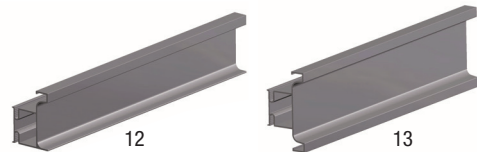

Application: under countertop

NO.	COLOR FINISH	DESCRIPTION	MATERIAL	DIMENSIONS (L X W X H)	
				IMPERIAL	METRIC
2	70010050410	10, 170	L profile	Aluminum	161 13/32" x 1 1/16" x 2 7/32" / 4100 x 27 x 56 mm
3	7001013	10, 170	L end cap / open L-R	Aluminum	7/16" x 1 5/32" x 2 9/32" / 11 x 29 x 58 mm
	7001043	10, 170	L end cap / open L-R	Plastic	7/16" x 1 5/32" x 2 9/32" / 11 x 29 x 58 mm
4	700995	10, 170	L end cap / closed L-R	Aluminum	1 1/16" x 13/32" x 2 7/32" / 27 x 10 x 56 mm
	7001044	10, 170	L end cap / closed L-R	Plastic	1 1/16" x 13/32" x 2 7/32" / 27 x 10 x 56 mm
5	7001015E	10, 170	L external joint 90°	Aluminum	1 1/16" x 1 1/16" x 2 7/32" / 27 x 27 x 56 mm
6	7001015I	10, 170	L internal joint 90°	Aluminum	1 5/32" x 1 5/32" x 2 7/32" / 29 x 29 x 56 mm

C shape horizontal profile

Application: in between drawers

NO.	COLOR FINISH	DESCRIPTION	MATERIAL	DIMENSIONS (L X W X H)	
				IMPERIAL	METRIC
7	70010040410	10, 170	C profile	Aluminum	161 13/32" x 1 1/32" x 2 7/8" / 4100 x 26 x 73 mm
8	7001014	10, 170	C end cap / open L-R	Aluminum	7/16" x 1 5/32" x 3" / 11 x 29 x 76 mm
	7001045	10, 170	C end cap / open L-R	Plastic	7/16" x 1 5/32" x 3" / 11 x 29 x 76 mm
9	700996	10, 170	C end cap / closed L-R	Aluminum	1 1/32" x 13/32" x 2 7/8" / 26 x 10 x 73 mm
	7001046	10, 170	C end cap / closed L-R	Plastic	1 1/32" x 13/32" x 2 7/8" / 26 x 10 x 73 mm
10	7001016E	10, 170	C external joint 90°	Aluminum	1 1/16" x 1 1/16" x 2 7/8" / 27 x 27 x 73 mm
11	7001016I	10, 170	C internal joint 90°	Aluminum	1 5/32" x 1 5/32" x 2 7/8" / 29 x 29 x 73 mm

Aluminum recessed vertical profiles

Application: cabinet doors

NO.	COLOR FINISH	DESCRIPTION	DIMENSIONS (L X W X H)	
			IMPERIAL	METRIC
12	70010200440	10, 170	Recessed vertical single grip profile	173 7/32" x 1 15/32" x 1 7/8" / 4400 x 37 x 48 mm
13	70010190440	10, 170	Recessed vertical double grip profile	173 7/32" x 1 15/32" x 2 5/8" / 4400 x 37 x 67 mm