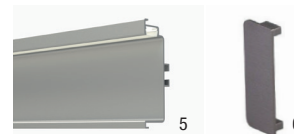

GOLA

CABINET LED PROFILES*

INNOVATIVE
DESIGN USING
LED STRIP LIGHTS

LED wall unit profile

Application: upper cabinets

NO.	COLOR FINISH	DESCRIPTION	MATERIAL	DIMENSIONS (L X W X H)		
				IMPERIAL	METRIC	
1	7002700400	175, 990, 30	Profile	Anodized aluminum	161 7/16" x 25/32" x 3/4"	4100 x 20 x 19.6 mm

LED - L shape horizontal profile

Application: under countertop

NO.	COLOR FINISH	DESCRIPTION	MATERIAL	DIMENSIONS (L X W X H)		
				IMPERIAL	METRIC	
2	70010240410	175, 990, 30	L Profile	Anodized aluminum	161 7/16" x 1 1/16" x 2 7/32"	4100 x 27 x 56 mm
3	700995	175, 990, 30	L end cap / closed L-R	Aluminum	1 1/16" x 13/32" x 2 7/32"	27 x 10 x 56 mm
4	7001029E	175, 990, 30	90° external joint	Anodized aluminum	1 1/16" x 1 1/16" x 2 3/16"	27 x 27 x 56 mm

LED - C shape horizontal profile

Application: in between drawers

NO.	COLOR FINISH	DESCRIPTION	MATERIAL	DIMENSIONS (L X W X H)		
				IMPERIAL	METRIC	
5	70010230410	175, 990, 30	C Profile	Anodized aluminum	161 7/16" x 1 1" x 2 7/8"	4100 x 26 x 73 mm
6	700996	175, 990, 30	C end cap / closed L-R	Aluminum	1 1/32" x 13/32" x 2 7/8"	26 x 10 x 73 mm

LED recessed vertical profiles

Application: cabinet doors

NO.	COLOR FINISH	DESCRIPTION	MATERIAL	DIMENSIONS (L X W X H)		
				IMPERIAL	METRIC	
7	70010260450	175, 990, 30	Single grip profile	Anodized aluminum	177 3/16" x 1 7/16" x 1 15/16"	4500 x 37 x 49 mm
8	70010250450	175, 990, 30	Double grip profile	Anodized aluminum	177 3/16" x 1 7/16" x 1 15/16"	4500 x 37 x 49 mm