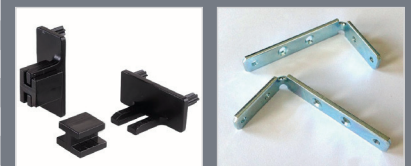

LED recessed vertical profiles

Application: cabinet doors

NO.	COLOR FINISH	DESCRIPTION	MATERIAL	DIMENSIONS (L X W X H)		
				IMPERIAL	METRIC	
7	70010260450	175, 990, 30	Single grip profile	Anodized aluminum	177 3/16" x 1 7/16" x 1 15/16"	4500 x 37 x 49 mm
8	70010250450	175, 990, 30	Double grip profile	Anodized aluminum	177 3/16" x 1 7/16" x 1 15/16"	4500 x 37 x 49 mm

*LED tape lights, power cords and power supplies are sold separately

• LED 12 V: FlexyLED 79" power cord (1071279) | 12 V power supply (51206)

COLOR / FINISH

175: Chrome

990: Brushed black

30: White

Compatible 12 V LED FlexyLED Tape Lights

Assembly accessories for C and L shape profiles

7001010
Assembly clips

70010999
Assembly brackets

GOLA

CABINET PROFILES

**SLEEK CABINETRY
WITHOUT EXPOSED
HANDLES OR PULLS**

Wall unit profile

Application: upper cabinets