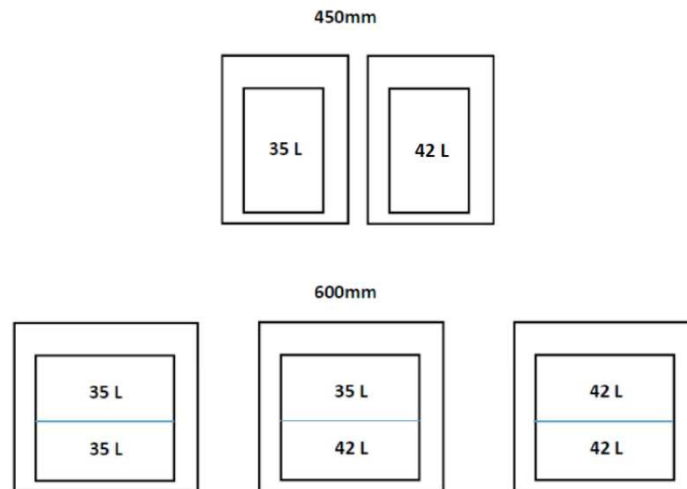

For a complete system, order :

1 x LEGRABOX drawer of 550mm and C height (177mm / 4 5/8")

1 x **A** : Frame 1to7 according to your cabinet width and thickness of side gables (the frames are fixed widths)

1 x **B** : Internal fixed lid

C : 35 or 42 liters bin

Optional : - **D** : Lid for 35 or 42 liters bin

- **E** : 1 compost bin (lid included)

LEGRABOX drawer
Height C (177mm)
Nom. length 550mm
WEBKIT1211412

+

Frame 1to7

Internal lid

Bins of 35 or 42 Liters

OPTIONAL

Lid for 35 or 42L bin

Compost bin

TECHNICAL INFORMATION
Few examples of configurations

Ref.	Code	Description	Ext. Cabinet Width	Int. Dim. Required Width	Product Dim. W x D x H
A	604516910	SET 1TO7 16MMX450MM DARK GREY	450mm (17 3/4")	418mm (16 7/16")	
A	604519910	SET 1TO7 19MMX450MM DARK GREY	450mm (17 3/4")	412mm (16 1/4")	
A	606016910	SET 1TO7 16MMX600MM DARK GREY	600mm (23 5/8")	568mm (22 3/8")	
A	606019910	SET 1TO7 19MMX600MM DARK GREY	600mm (23 5/8")	562mm (22 1/8")	
B	514516910	INT. LID 16MMX450MM DARK GREY	450mm (17 3/4")	418mm (16 7/16")	
B	514519910	INT. LID 19MMX450MM DARK GREY	450mm (17 3/4")	412mm (16 1/4")	
B	516016910	INT. LID 16MMX600MM DARK GREY	600mm (23 5/8")	568mm (22 3/8")	
B	516019910	INT. LID 19MMX600MM DARK GREY	600mm (23 5/8")	562mm (22 1/8")	
C	5062910	BIN 1TO7 35L DARK GREY			412 x 230 x 470mm (16 1/4" x 9 1/16" x 18 1/2")
C	5074910	BIN 1TO7 42L.DARK GREY			412 x 230 x 560mm (16 1/4" x 9 1/16" x 22 1/16")
D	50101910	LID FOR BIN 35 OR 42 DARK GREY			412 x 230 x 20mm (16 1/4" x 9 1/16" x 13/16")
E	518890910	BIO BIN WITH LID DARK GREY			227 x 170 x 170mm (8 15/16" x 6 11/16" x 6 11/16")