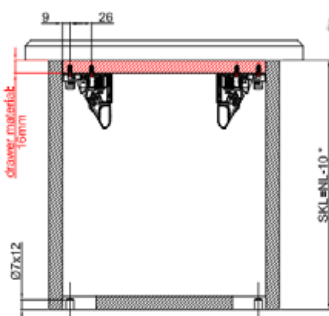

# SERIES 828 UNDERMOUNT SLIDES

*Richelieu's 828 slides offer the perfect combination of style and function for high-quality, custom closet design.*

No.	Slide length
<b>828270</b>	270 mm (11")
<b>828300</b>	300 mm (12")
<b>828350</b>	350 mm (14")
<b>828400</b>	400 mm (16")
<b>828450</b>	450 mm (18")

No.	Slide length
<b>828500</b>	500 mm (20")
<b>828550</b>	550 mm (22")
<b>828600</b>	600 mm (24")
<b>828650</b>	650 mm (26")

## CLOSET LOCKING DEVICE

Adapted for the closet industry, the only slide and clip combo that is available every 2" and allows you to install a 340 mm drawer on a 350 mm vertical panel.

No.	Side
<b>828CL402</b>	Right
<b>828CL403</b>	Left