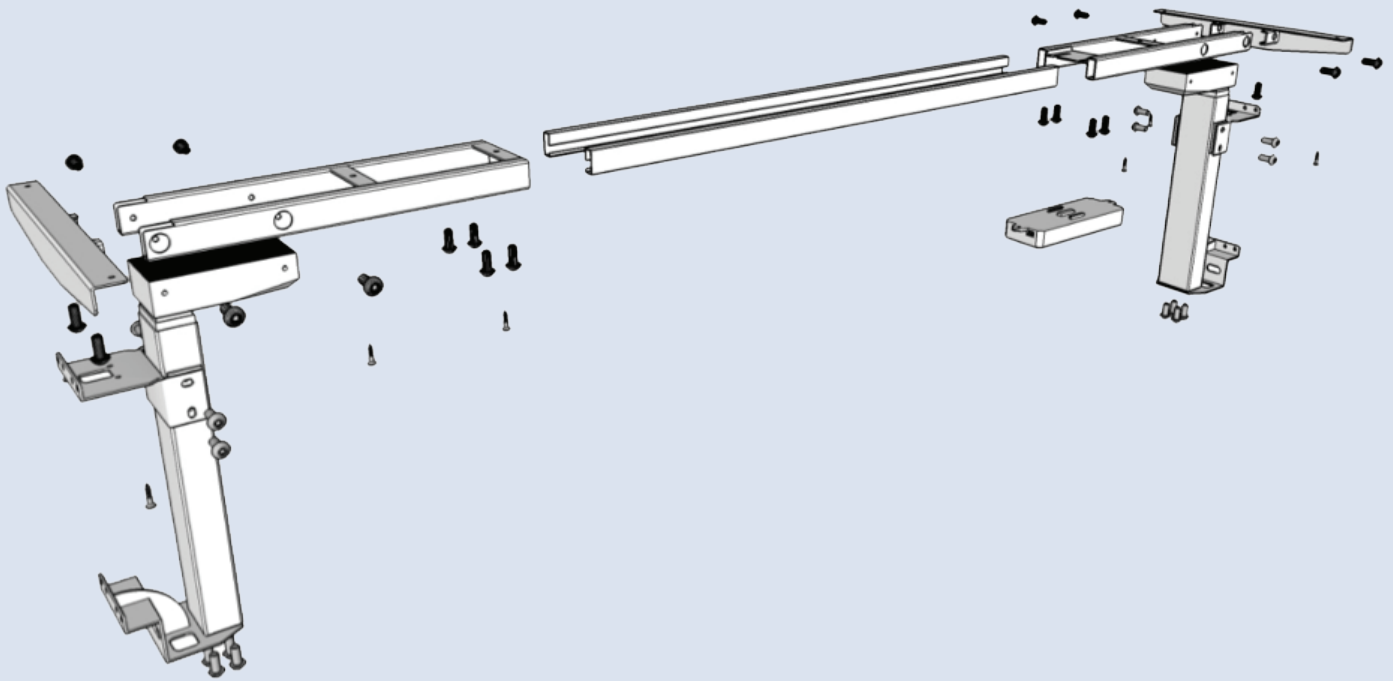

Unite Gable Mount Adjustable Legs 500782GMXX

Features and Benefits

• Stroke Length:	500mm
• Lowest Position:	650mm
• Highest Position:	1150mm
• Load Capacity:	800N
• Speed:	300mm/s
• Leg Dimensions:	80x50mm
• Anti Collision Stop:	Yes
• Noise:	<50dB
• Standby Power:	<0.01watts
• Finish:	Powder Coated

500782GM100	Height Adjustable Side Mount Legs	Silver
500782GM90	Height Adjustable Side Mount Legs	Black
50078590	Programmable Switch	Black
500785A90	Basic Up/Down Switch	Black
500785B130	Round Up/Down Switch White	White
500785B230	Square Up/Down Switch White	White