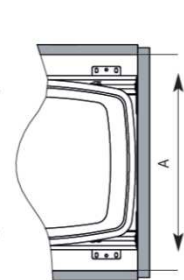

Richelieu Champagne K-Wastebin II

with Push to open Kit as an option

Double wastebin pull out shown without PTO kit. Champagne frame and bins

PTO kit shown in champagne.

Champagne bin
36Qt and 52 Qt

This version of the K-wastebin (K-Wastebin II) enables to pair effectively with our new Push-to-Open kit. Available in single or double bin unit champagne frames and 2 bin capacities 36 Qt and 52Qt (34.1l and 49.2l) in champagne color

Advantages

- Can be equipped with a push to open device (PTO), as an option, for hands' free opening and access. A light touch on the door activates the opening device. PTO kit available in champagne.
- Stronger frame that keeps bins in place during opening and closing, and that reduces the door flex.
- Frame available in champagne.
- Easy mounting on the bottom of the cabinet with only 8 screws.
- Simple 3-way adjustment for the complete unit.
- Suitable for cabinets with overlay or inset doors.
- Full extension undermount slides equipped with a soft closing device (soft close strength lowered when used with PTO kit).
- Offered in single bin version or double bin configuration, bins sold separately.
- Bins of 36 Qt and 52 Qt are available in champagne.
- Click Fixx assembly and door template make installation easy.
- Load capacity of max 100 lbs (44.5kg).

Single Wastebin Pullout

Faceframe cabinet

Frameless cabinet

Double Wastebin Pullout

Faceframe cabinet

Frameless cabinet

Internal depth: min. 22 1/8" (562mm)

Internal height: 19 1/2" (496mm) for 36Qt and 23 1/2" (597mm) for 52 Qt.

A: internal width (frameless) or opening (face frame), see chart below.

1) Choose a frame to fit your cabinet (15" or 18"):

Single or double pull out.

Description	Face Frame A min	Frameless A min	Champagne
Single bin frame	11 1/2" 292mm	12 1/2" 318mm	61010155
Double bin frame	14 1/2" 369mm	15 1/2" 393mm	61020155