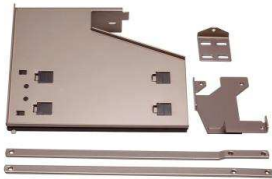

Richelieu Champagne K-Wastebin II

with Push to open Kit as an option

Double wastebin pull out shown without PTO kit. Champagne frame and bins

PTO kit shown in champagne.

Champagne bin
36Qt and 52 Qt

This version of the K-wastebin (K-Wastebin II) enables to pair effectively with our new Push-to-Open kit. Available in single or double bin unit champagne frames and 2 bin capacities 36 Qt and 52Qt (34.1l and 49.2l) in champagne color

Advantages

- Can be equipped with a push to open device (PTO), as an option, for hands' free opening and access. A light touch on the door activates the opening device. PTO kit available in champagne.
- Stronger frame that keeps bins in place during opening and closing, and that reduces the door flex.
- Frame available in champagne.
- Easy mounting on the bottom of the cabinet with only 8 screws.
- Simple 3-way adjustment for the complete unit.
- Suitable for cabinets with overlay or inset doors.
- Full extension undermount slides equipped with a soft closing device (soft close strength lowered when used with PTO kit).
- Offered in single bin version or double bin configuration, bins sold separately.
- Bins of 36 Qt and 52 Qt are available in champagne.
- Click Fixx assembly and door template make installation easy.
- Load capacity of max 100 lbs (44.5kg).

Single Wastebin Pullout

Faceframe cabinet

Frameless cabinet

Double Wastebin Pullout

Faceframe cabinet

Frameless cabinet

Internal depth: min. 22 1/8" (562mm)

Internal height: 19 1/2" (496mm) for 36Qt and 23 1/2" (597mm) for 52 Qt.

A: internal width (frameless) or opening (face frame), see chart below.

1) Choose a frame to fit your cabinet (15" or 18"):

Single or double pull out.

Description	Face Frame A min	Frameless A min	Champagne
Single bin frame	11 1/2" 292mm	12 1/2" 318mm	61010155
Double bin frame	14 1/2" 369mm	15 1/2" 393mm	61020155