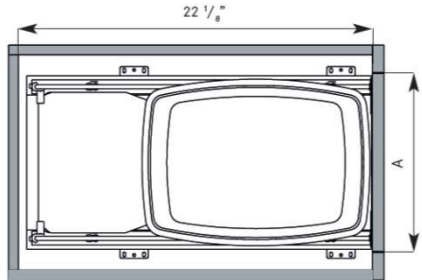

Richelieu Champagne K-Wastebin II

with Push to open Kit as an option

Double wastebin pull out shown without PTO kit. Champagne frame and bins

PTO kit shown in champagne.

Champagne bin
36Qt and 52 Qt

This version of the K-wastebin (K-Wastebin II) enables to pair effectively with our new Push-to-Open kit. Available in single or double bin unit champagne frames and 2 bin capacities 36 Qt and 52Qt (34.1l and 49.2l) in champagne color

Advantages

- Can be equipped with a push to open device (PTO), as an option, for hands' free opening and access. A light touch on the door activates the opening device. PTO kit available in champagne.
- Stronger frame that keeps bins in place during opening and closing, and that reduces the door flex.
- Frame available in champagne.
- Easy mounting on the bottom of the cabinet with only 8 screws.
- Simple 3-way adjustment for the complete unit.
- Suitable for cabinets with overlay or inset doors.
- Full extension undermount slides equipped with a soft closing device (soft close strength lowered when used with PTO kit).
- Offered in single bin version or double bin configuration, bins sold separately.
- Bins of 36 Qt and 52 Qt are available in champagne.
- Click Fixx assembly and door template make installation easy.
- Load capacity of max 100 lbs (44.5kg).

Single Wastebin Pullout

Faceframe cabinet

Frameless cabinet

Double Wastebin Pullout

Faceframe cabinet

Frameless cabinet

Internal depth: min. 22 1/8" (562mm)

Internal height: 19 1/2" (496mm) for 36Qt and 23 1/2" (597mm) for 52 Qt.

A: internal width (frameless) or opening (face frame), see chart below.

1) Choose a frame to fit your cabinet (15" or 18"):

Single or double pull out.

Description	Face Frame A min	Frameless A min	Champagne
Single bin frame	11 1/2" 292mm	12 1/2" 318mm	61010155
Double bin frame	14 1/2" 369mm	15 1/2" 393mm	61020155