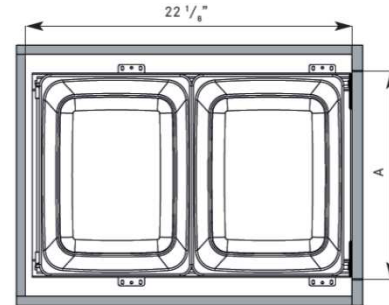

Single Wastebin Pullout

Faceframe cabinet

Frameless cabinet

Double Wastebin Pullout

Faceframe cabinet

Frameless cabinet

Internal depth: min. 22 1/8" (562mm)

Internal height: 19 1/2" (496mm) for 36Qt and 23 1/2" (597mm) for 52 Qt.

A: internal width (frameless) or opening (face frame), see chart below.

1) Choose a frame to fit your cabinet (15" or 18"):

Single or double pull out.

Description	Face Frame A min	Frameless A min	Champagne
Single bin frame	11 1/2" 292mm	12 1/2" 318mm	61010155
Double bin frame	14 1/2" 369mm	15 1/2" 393mm	61020155

2) Order wastebins:

Choose from 2 sizes.

Description	Minimum Installationheight	Champagne
36Qt bin	19 1/2" 496mm	51012155
52 Qt bin	23 1/2" 597mm	51052155

3) Accessorize your wastebin pull out: Push To Open Kit (option):