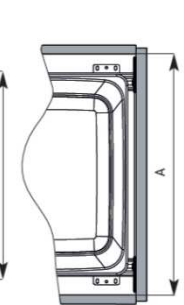

Advantages

- Can be equipped with a push to open device (PTO), as an option, for hands' free opening and access. A light touch on the door activates the opening device. PTO kit available in champagne.
- Stronger frame that keeps bins in place during opening and closing, and that reduces the door flex.
- Frame available in champagne.
- Easy mounting on the bottom of the cabinet with only 8 screws.
- Simple 3-way adjustment for the complete unit.
- Suitable for cabinets with overlay or inset doors.
- Full extension undermount slides equipped with a soft closing device (soft close strength lowered when used with PTO kit).
- Offered in single bin version or double bin configuration, bins sold separately.
- Bins of 36 Qt and 52 Qt are available in champagne.
- Click Fixx assembly and door template make installation easy.
- Load capacity of max 100 lbs (44.5kg).

Single Wastebin Pullout

Faceframe cabinet

Frameless cabinet

Double Wastebin Pullout

Faceframe cabinet

Frameless cabinet

Internal depth: min. 22 1/8" (562mm)

Internal height: 19 1/2" (496mm) for 36Qt and 23 1/2" (597mm) for 52 Qt.

A: internal width (frameless) or opening (face frame), see chart below.

1) Choose a frame to fit your cabinet (15" or 18"):

Single or double pull out.

Description	Face Frame A min	Frameless A min	Champagne
Single bin frame	11 1/2" 292mm	12 1/2" 318mm	61010155
Double bin frame	14 1/2" 369mm	15 1/2" 393mm	61020155

2) Order wastebins:

Choose from 2 sizes.

Description	Minimum Installationheight	Champagne
36Qt bin	19 1/2" 496mm	51012155
52 Qt bin	23 1/2" 597mm	51052155

3) Accessorize your wastebin pull out: Push To Open Kit (option):