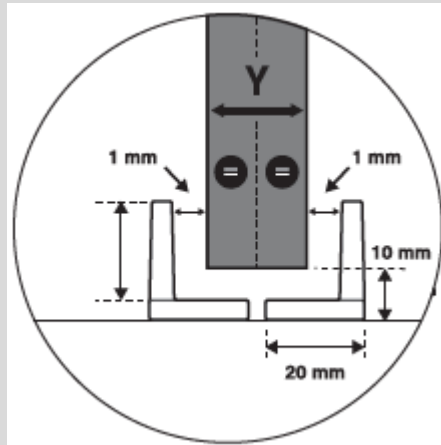

Method B:
Item no.
2462041014BL
Floor mounted
Outside bottom
of the door
(no groove)