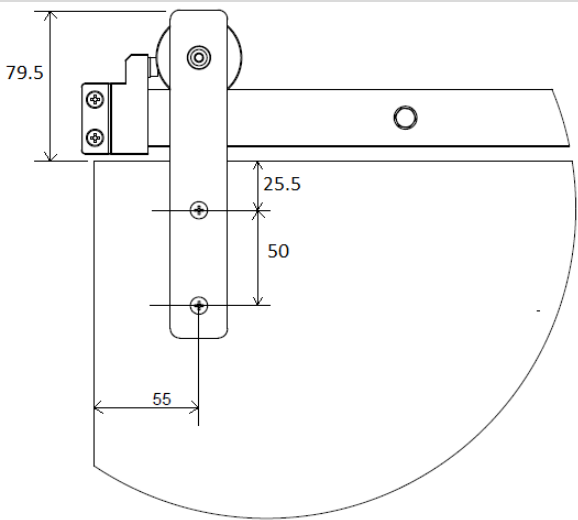

Specifications