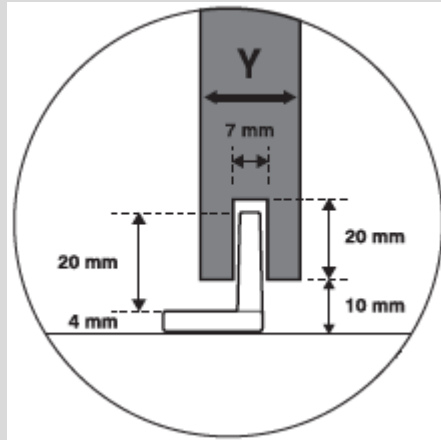

Bottom Guide Options

Method A:
Item no.
2462041014BL
Floor mounted
Groove bottom
of the door