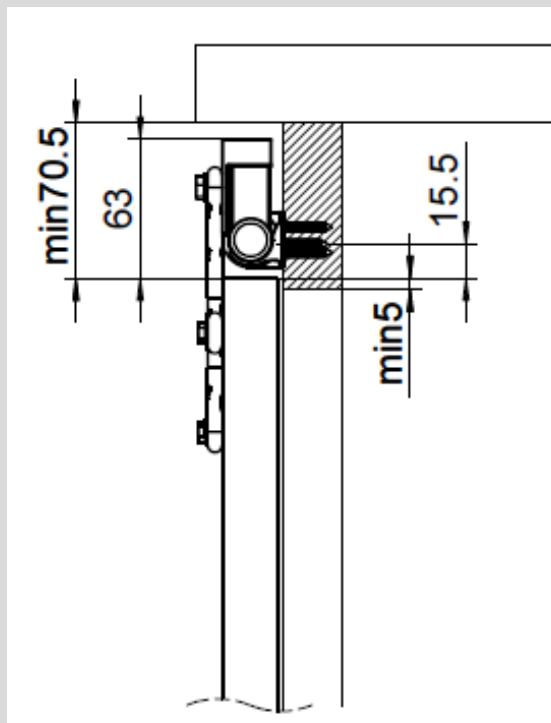

- Side-Boards/Credenza
- Entertainment Units
- Kitchen Island
- Vanity
- Serving Cart

Item List

Specifications

No.	Description
189TYL30290 webkit1216633	QUEREN hardware set 1 wood door, matte black
189TYL204230290 webkit1216633	1830mm (72 inch) round track matte black
2462041014BL Suggested product	Bottom Guide 2-part
246204110092 Suggested product	Side Mount Bottom Guide

- Weight Capacity 25 kg (55 lbs) each
- Door thickness 19 to 25mm (¾" to 1")
- Hardware set for 1 door
- Round tube track that can be cut to size and capped with end mounts with stoppers too

Specifications

Bottom Guide Options

Method A:
Item no.
2462041014BL
Floor mounted
Groove bottom
of the door

Method B:
Item no.
2462041014BL
Floor mounted
Outside bottom
of the door
(no groove)