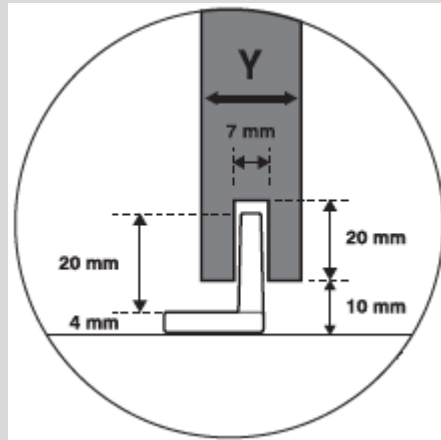

- Side-Boards/Credenza
- Entertainment Units
- Kitchen Island
- Vanity
- Serving Cart

Item List

Specifications

No.	Description
189TYL30290 webkit1216633	QUEREN hardware set 1 wood door, matte black
189TYL204230290 webkit1216633	1830mm (72 inch) round track matte black
2462041014BL Suggested product	Bottom Guide 2-part
246204110092 Suggested product	Side Mount Bottom Guide

- Weight Capacity 25 kg (55 lbs) each
- Door thickness 19 to 25mm (¾" to 1")
- Hardware set for 1 door
- Round tube track that can be cut to size and capped with end mounts with stoppers too

Specifications

Bottom Guide Options

Method A:
Item no.
2462041014BL
Floor mounted
Groove bottom
of the door

Method B:
Item no.
2462041014BL
Floor mounted
Outside bottom
of the door
(no groove)