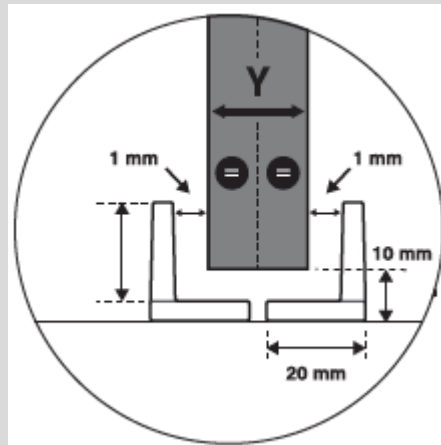

- Side-Boards/Credenza
- Entertainment Units
- Kitchen Island
- Vanity
- Serving Cart

Item List

Specifications

No.	Description
189TYL30290 webkit1216633	QUEREN hardware set 1 wood door, matte black
189TYL204230290 webkit1216633	1830mm (72 inch) round track matte black
2462041014BL Suggested product	Bottom Guide 2-part
246204110092 Suggested product	Side Mount Bottom Guide

- Weight Capacity 25 kg (55 lbs) each
- Door thickness 19 to 25mm (¾" to 1")
- Hardware set for 1 door
- Round tube track that can be cut to size and capped with end mounts with stoppers too

Specifications

Bottom Guide Options

Method A:
Item no.
2462041014BL
Floor mounted
Groove bottom
of the door

Method B:
Item no.
2462041014BL
Floor mounted
Outside bottom
of the door
(no groove)