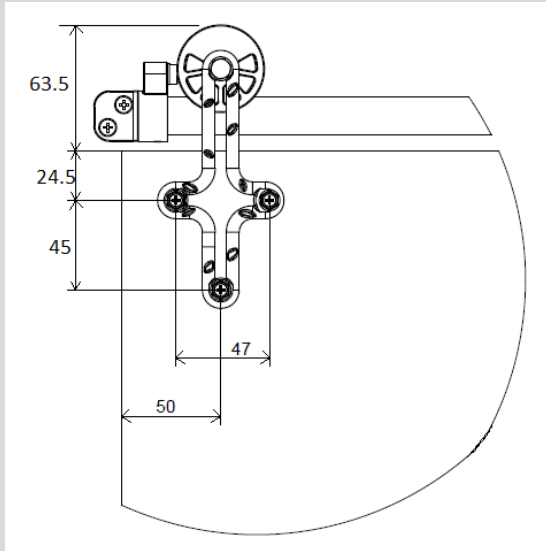

- Side-Boards/Credenza
- Entertainment Units
- Kitchen Island
- Vanity
- Serving Cart

Item List

Specifications

No.	Description
189TYL30290 webkit1216633	QUEREN hardware set 1 wood door, matte black
189TYL204230290 webkit1216633	1830mm (72 inch) round track matte black
2462041014BL Suggested product	Bottom Guide 2-part
246204110092 Suggested product	Side Mount Bottom Guide

- Weight Capacity 25 kg (55 lbs) each
- Door thickness 19 to 25mm (¾" to 1")
- Hardware set for 1 door
- Round tube track that can be cut to size and capped with end mounts with stoppers too

Specifications

Bottom Guide Options

Method A:
Item no.
2462041014BL
Floor mounted
Groove bottom
of the door

Method B:
Item no.
2462041014BL
Floor mounted
Outside bottom
of the door
(no groove)