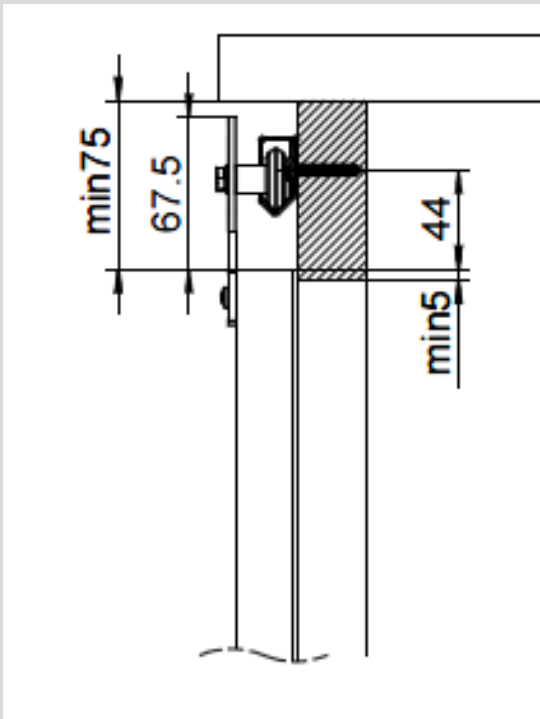

### Specifications

**No.**

**Description**

**189TYL30190**

webkit1216632

**LINIE hardware set 1 wood door, matte black**

**189TYL901718390**

webkit1216632

**1830mm (72 inch) C-Shape track matte black**

**2462041014BL**

Suggested product

**Bottom Guide 2-part**

**246204110092**

Suggested product

**Side Mount Bottom Guide**

- Weight Capacity 25 kg (55 lbs) each
- Door thickness 19 to 25mm (¾" to 1")
- Hardware set for 1 door including track stoppers
- C-Shape direct mount track for quick installation and can be cut to

### Specifications