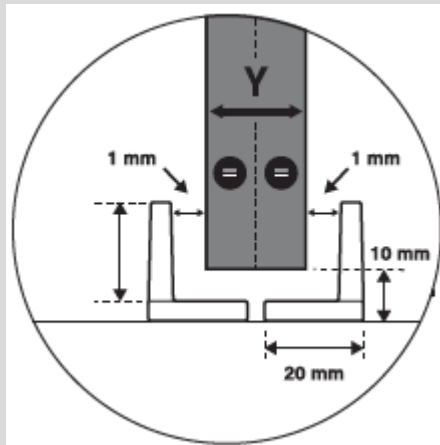

Method B:
Item no.
2462041014BL
Floor mounted
Outside bottom
of the door
(no groove)