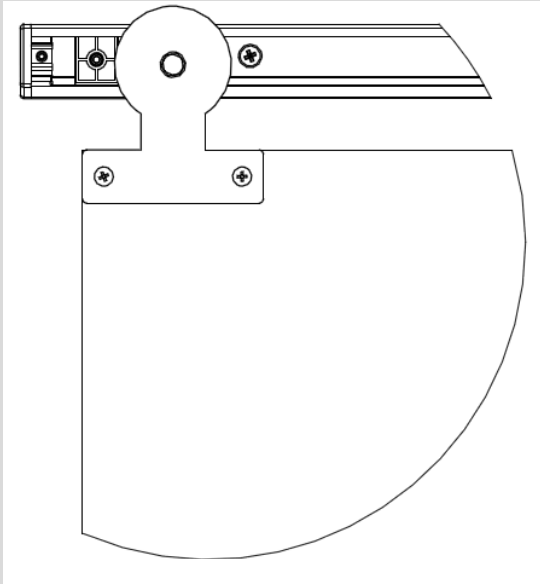

### Specifications

**No.**

**Description**

**189TYL30190**

webkit1216632

**LINIE hardware set 1 wood door, matte black**

**189TYL901718390**

webkit1216632

**1830mm (72 inch) C-Shape track matte black**

**2462041014BL**

Suggested product

**Bottom Guide 2-part**

**246204110092**

Suggested product

**Side Mount Bottom Guide**

- Weight Capacity 25 kg (55 lbs) each
- Door thickness 19 to 25mm (¾" to 1")
- Hardware set for 1 door including track stoppers
- C-Shape direct mount track for quick installation and can be cut to

### Specifications