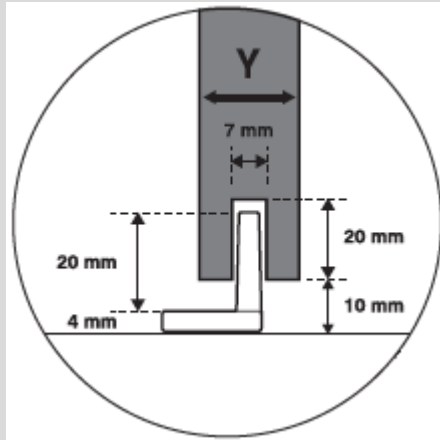

Bottom Guide Options

Method A:
Item no.
2462041014BL
Floor mounted
Groove bottom
of the door