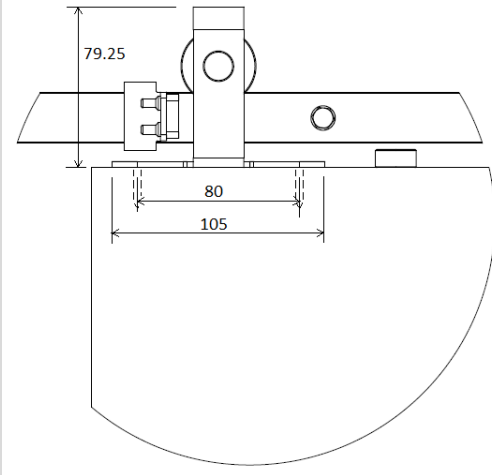

- Side-Boards/Credenza
- Entertainment Units
- Kitchen Island
- Vanity
- Serving Cart

Item List

No.	Description
189TYL20790 webkit1216631 webkit1216638	LUNA hardware set 1 wood door, matte black
189TYL20390 webkit1216631	1524mm (60 inch) flat track set with mounts matte black
189TYL20490 webkit1216638	1830mm (72 inch) flat track set with mounts matte black
2462041014BL Suggested product	Bottom Guide 2-part
246204110092 Suggested product	Side Mount Bottom Guide

Specifications

- Weight Capacity 25 kg (55 lbs) each
- Door thickness 19 to 25mm (¾" to 1")
- Hardware set for 1 door including track stoppers and anti-jump disc
- Flat Track set including mounts and screws, available in 2 lengths

Specifications

Bottom Guide Options

Method A:

Item no.

2462041014BL

Floor mounted
Groove bottom
of the door

Method B:

Item no.