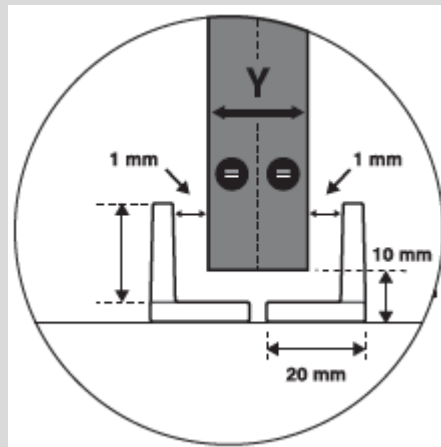

Specifications

- Weight Capacity 25 kg (55 lbs) each
- Door thickness 19 to 25mm (¾" to 1")
- Hardware set for 1 door including track stoppers and anti-jump disc
- Flat Track set including mounts and screws, available in 2 lengths

Specifications

Bottom Guide Options

Method A:

Item no.

2462041014BL

Floor mounted
Groove bottom
of the door

Method B:

Item no.

2462041014BL

Floor mounted
Outside bottom
of the door
(no groove)