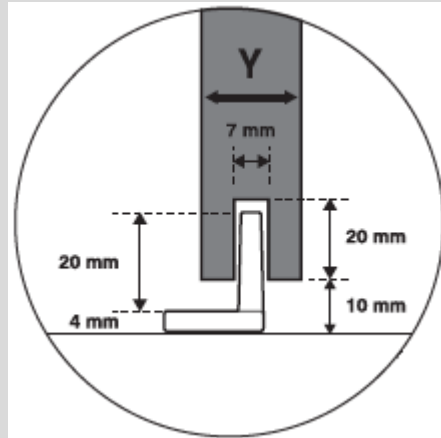

Specifications

- Weight Capacity 25 kg (55 lbs) each
- Door thickness 19 to 25mm (¾" to 1")
- Hardware set for 1 door including track stoppers and anti-jump disc
- Flat Track set including mounts and screws, available in 2 lengths

Specifications

Bottom Guide Options

Method A:

Item no.

2462041014BL

Floor mounted
Groove bottom
of the door

Method B:

Item no.