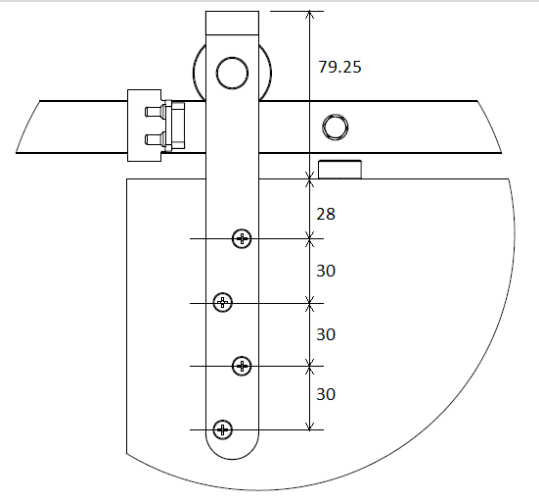

### Specifications

**No.**

**Description**

**189TYL20590**

webkit1216629  
webkit1216636

**UMBRA** hardware set 1 wood door, matte black

**189TYL20390**

webkit1216629

1524mm (60 inch) flat track set with mounts matte black

**189TYL20490**

webkit121662

1830mm (72 inch) flat track set with mounts matte black

**2462041014BL**

Suggested product

Bottom Guide 2-part

**246204110092**

Suggested product

Side Mount Bottom Guide

- Weight Capacity 25 kg (55 lbs) each
- Door thickness 19 to 25mm ( $\frac{3}{4}$ " to 1")
- Hardware set for 1 door including track stoppers and anti-jump disc
- Flat Track set including mounts and screws, available in 2 lengths

### Specifications