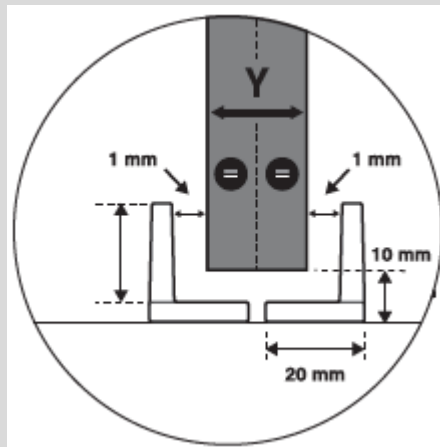

Suggested product

Side Mount Bottom Guide

- Weight Capacity 25 kg (55 lbs) each
- Door thickness 19 to 25mm ( $\frac{3}{4}$ " to 1")
- Hardware set for 1 door including track stoppers and anti-jump disc
- Flat Track set including mounts and screws, available in 2 lengths

### Specifications

### Bottom Guide Options

#### Method A:

Item no.

**2462041014BL**

Floor mounted  
Groove bottom  
of the door