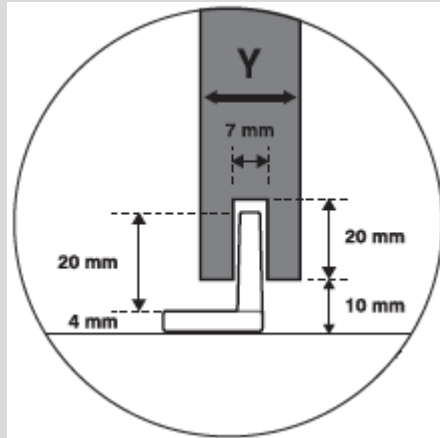

Bottom Guide Options

Method A:

Item no.

2462041014BL

Floor mounted
Groove bottom
of the door