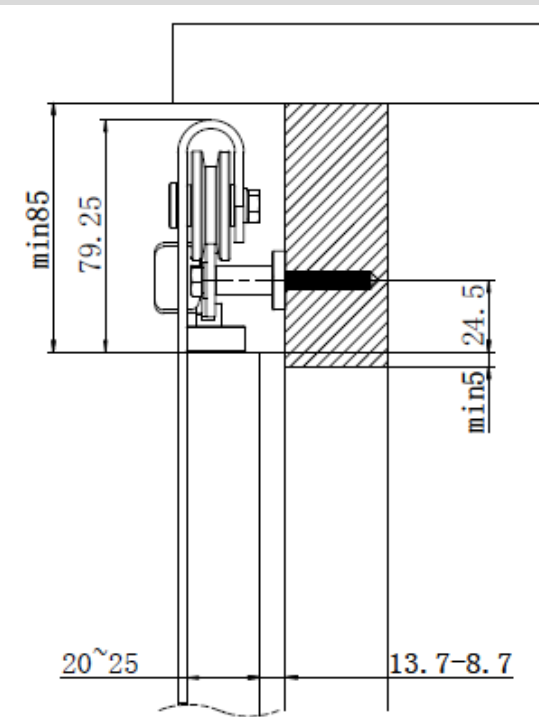

### Specifications

**No.**

**Description**

**189TYL20590**

webkit1216629  
webkit1216636

**UMBRA** hardware set 1 wood door, matte black

**189TYL20390**

webkit1216629

1524mm (60 inch) flat track set with mounts matte black

**189TYL20490**

webkit121662

1830mm (72 inch) flat track set with mounts matte black

**2462041014BL**

Suggested product

Bottom Guide 2-part

**246204110092**

Suggested product

Side Mount Bottom Guide

- Weight Capacity 25 kg (55 lbs) each
- Door thickness 19 to 25mm ( $\frac{3}{4}$ " to 1")
- Hardware set for 1 door including track stoppers and anti-jump disc
- Flat Track set including mounts and screws, available in 2 lengths

### Specifications