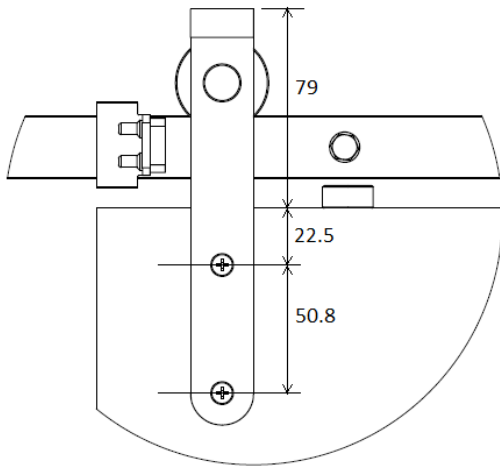

Specifications