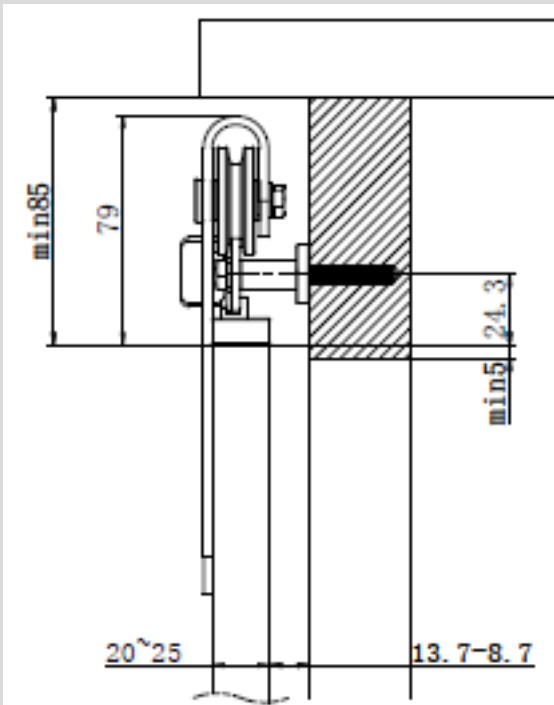

Method B:
Item no.
2462041014BL
Floor mounted
Outside bottom
of the door
(no groove)