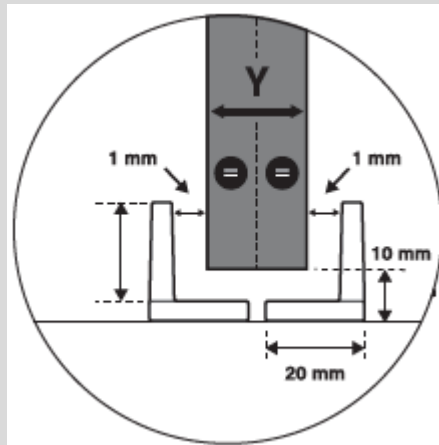

Method B:
Item no.
2462041014BL
Floor mounted
Outside bottom
of the door
(no groove)