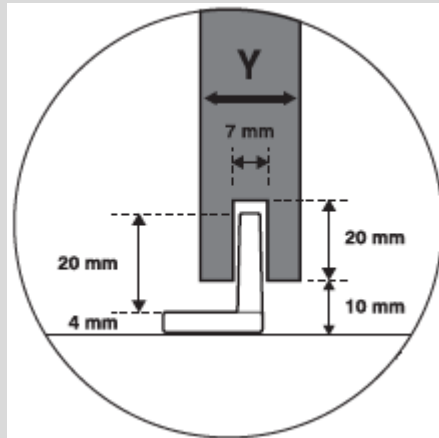

Bottom Guide Options

Method A:
Item no.
2462041014BL
Floor mounted
Groove bottom
of the door