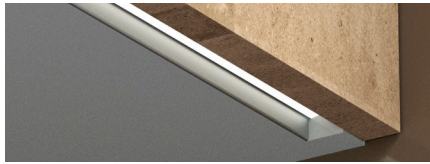

INNOVATIVE
DESIGN
USING
LED STRIP
LIGHTS

LED WALL UNIT PROFILE

Application: upper cabinets

No.	Color / Finish	Dimensions (L x W x H)		
		Imperial	Metric	
1	7002700400	30, 140, 990	161 7/16" x 25/32" x 25/32"	4100 x 20 x 20 mm

LED L-SHAPE HORIZONTAL PROFILE

Application: under countertop

No.	Color / Finish	Description	Material	Dimensions (L x W x H)		
				Imperial	Metric	
2	70010240410	30, 140, 990	L Profile	Anodized aluminum	161 7/16" x 1 1/16" x 2 7/32"	4100 x 27 x 56 mm
3	700995	10, 30, 140, 170, 900, 990	L end cap / closed L-R	Aluminum	1 1/16" x 13/32" x 2 7/32"	27 x 10 x 56 mm
3	7001044	10, 170, 900	L end cap / closed L-R	Plastic	1 1/16" x 13/32" x 2 7/32"	27 x 10 x 56 mm
4	7001029E	30, 140, 990	90° external joint	Anodized aluminum	1 1/16" x 1 1/16" x 2 3/16"	27 x 27 x 56 mm