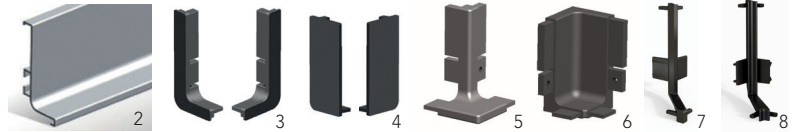

ASSEMBLY ACCESSORIES FOR C- AND L-SHAPE PROFILES

BP7001010
Assembly
clips

70010999
Assembly
brackets

Color / Finish

10: Aluminum	30: White	140: Chrome
170: Stainless Steel	900: Matte black	990: Brushed black

Application: upper cabinets

No.	Color / Finish	Material	Dimensions (L x W x H)		
			Imperial	Metric	
1	70026804	10,170,900	Aluminum	157 15/32" x 25/32" x 25/32"	4000 x 20 x 20 mm
1	7002680240	10	Aluminum	94 1/2" x 25/32" x 25/32"	2400 x 20 x 20 mm

L-SHAPE HORIZONTAL PROFILE

Application: under countertop

No.	Color / Finish	Description	Material	Dimensions (L x W x H)		
				Imperial	Metric	
2	70010050410	10, 170, 900	Aluminum	L profile	161 13/32" x 1 1/16" x 2 7/32"	4100 x 27 x 56 mm
3	7001013	10, 170, 900	Aluminum	L end cap / open L-R	7 1/16" x 1 5/32" x 2 9/32"	11 x 29 x 58 mm
3	7001043	10, 170, 900	Plastic	L end cap / open L-R	7 1/16" x 1 5/32" x 2 9/32"	11 x 29 x 58 mm
4	700995	10, 30, 140, 170, 900, 990	Aluminum	L end cap / closed L-R	1 1/16" x 13/32" x 2 7/32"	27 x 10 x 56 mm
4	7001044	10, 170,900	Plastic	L end cap / closed L-R	1 1/16" x 13/32" x 2 7/32"	27 x 10 x 56 mm
5	7001015E	10, 170	Aluminum	L external joint 90°	1 1/16" x 1 1/16" x 2 7/32"	27 x 27 x 56 mm
6	7001015I	10, 170	Aluminum	L internal joint 90°	1 5/32" x 1 5/32" x 2 7/32"	29 x 29 x 56 mm
7	7001039E	900	Plastic	L external joint 90°	1 1/16" x 1 1/16" x 2 7/32"	27 x 27 x 56 mm
8	7001039I	900	Plastic	L internal joint 90°	1 5/32" x 1 5/32" x 2 7/32"	29 x 29 x 56 mm