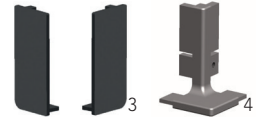

INNOVATIVE
DESIGN
USING
LED STRIP
LIGHTS

LED WALL UNIT PROFILE

Application: upper cabinets

No.	Color / Finish	Dimensions (L x W x H)		
		Imperial	Metric	
1	7002700400	30, 140, 990	161 7/16" x 25/32" x 25/32"	4100 x 20 x 20 mm

LED L-SHAPE HORIZONTAL PROFILE

Application: under countertop

No.	Color / Finish	Description	Material	Dimensions (L x W x H)		
				Imperial	Metric	
2	70010240410	30, 140, 990	L Profile	Anodized aluminum	161 7/16" x 1 1/16" x 2 7/32"	4100 x 27 x 56 mm
3	700995	10, 30, 140, 170, 900, 990	L end cap / closed L-R	Aluminum	1 1/16" x 13/32" x 2 7/32"	27 x 10 x 56 mm
3	7001044	10, 170, 900	L end cap / closed L-R	Plastic	1 1/16" x 13/32" x 2 7/32"	27 x 10 x 56 mm
4	7001029E	30, 140, 990	90° external joint	Anodized aluminum	1 1/16" x 1 1/16" x 2 3/16"	27 x 27 x 56 mm

LED C-SHAPE HORIZONTAL PROFILE

Application: in between drawers

No.	Color / Finish	Description	Material	Dimensions (L x W x H)		
				Imperial	Metric	
5	70010230410	30, 140, 990	C Profile	Anodized aluminum	161 7/16" x 1" x 2 7/8"	4100 x 26 x 73 mm
6	700996	10, 30, 140, 170, 990	C end cap / closed L-R	Aluminum	1 1/32" x 13/32" x 2 7/8"	26 x 10 x 73 mm
6	7001046	10, 30, 170, 900	C end cap / closed L-R	Plastic	1 1/32" x 13/32" x 2 7/8"	26 x 10 x 73 mm