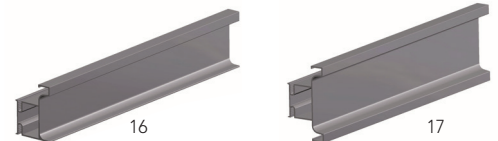

No.	Color / Finish	Description	Dimensions (L x W x H)		
			Imperial	Metric	
16	70010200440	10, 170, 900	Recessed vertical single grip profile	173 7/32" x 1 15/32" x 1 7/8"	4400 x 37 x 48 mm
17	70010190440	10, 170, 900	Recessed vertical double grip profile	173 7/32" x 1 15/32" x 2 5/8"	4400 x 37 x 67 mm

ASSEMBLY ACCESSORIES FOR C- AND L-SHAPE PROFILES

Color / Finish

10: Aluminum	30: White	140: Chrome
170: Stainless Steel	900: Matte black	990: Brushed black