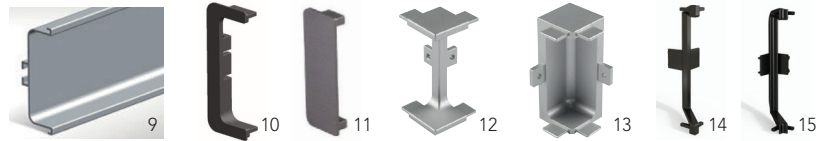

C-SHAPE HORIZONTAL PROFILE

Application: in between drawers

No.	Color / Finish	Description	Material	Dimensions (L x W x H)		
				Imperial	Metric	
9	70010040410	10, 170, 900	Aluminum	C profile	161 13/32" x 1 1/32" x 2 7/8"	4100 x 26 x 73 mm
9	70010040240	10	Aluminum	C profile	94 1/2" x 1 1/32" x 2 7/8"	2400 x 26 x 73 mm
10	7001014	10, 170, 900	Aluminum	C end cap / open L-R	7 1/16" x 1 5/32" x 3"	11 x 29 x 76 mm
10	7001045	10, 170, 900	Plastic	C end cap / open L-R	7 1/16" x 1 5/32" x 3"	11 x 29 x 76 mm
11	700996	10, 30, 140, 170, 900, 990	Aluminum	C end cap / closed L-R	1 1/32" x 13/32" x 2 7/8"	26 x 10 x 73 mm
11	7001046	10, 170, 900	Plastic	C end cap / closed L-R	1 1/32" x 13/32" x 2 7/8"	26 x 10 x 73 mm
12	7001016E	10, 170	Aluminum	C external joint 90°	1 1/16" x 1 1/16" x 2 7/8"	27 x 27 x 73 mm
13	7001016I	10, 170	Aluminum	C internal joint 90°	1 5/32" x 1 5/32" x 2 7/8"	29 x 29 x 73 mm
14	7001038E	900	Plastique	C external joint 90°	35/64" x 1 47/64" x 13/16"	14 x 44 x 21 mm
15	7001038I	900	Plastique	C internal joint 90°	51/64" x 1 19/32" x 35/64"	20 x 14 x 40 mm

ALUMINUM RECESSED VERTICAL PROFILES

Application: cabinet doors