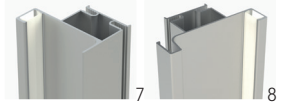

LED L-SHAPE HORIZONTAL PROFILE

Application: under countertop

No.	Color / Finish	Description	Material	Dimensions (L x W x H)		
				Imperial	Metric	
2	70010240410	30, 140, 990	L Profile	Anodized aluminum	161 7/16" x 1 1/16" x 2 7/32"	4100 x 27 x 56 mm
3	700995	10, 30, 140, 170, 900, 990	L end cap / closed L-R	Aluminum	1 1/16" x 13/32" x 2 7/32"	27 x 10 x 56 mm
3	7001044	10, 170, 900	L end cap / closed L-R	Plastic	1 1/16" x 13/32" x 2 7/32"	27 x 10 x 56 mm
4	7001029E	30, 140, 990	90° external joint	Anodized aluminum	1 1/16" x 1 1/16" x 2 3/16"	27 x 27 x 56 mm

LED C-SHAPE HORIZONTAL PROFILE

Application: in between drawers

No.	Color / Finish	Description	Material	Dimensions (L x W x H)		
				Imperial	Metric	
5	70010230410	30, 140, 990	C Profile	Anodized aluminum	161 7/16" x 1" x 2 7/8"	4100 x 26 x 73 mm
6	700996	10, 30, 140, 170, 990	C end cap / closed L-R	Aluminum	1 1/32" x 13/32" x 2 7/8"	26 x 10 x 73 mm
6	7001046	10, 30, 170, 900	C end cap / closed L-R	Plastic	1 1/32" x 13/32" x 2 7/8"	26 x 10 x 73 mm

LED RECESSED VERTICAL PROFILES

Application: cabinet doors

No.	Color / Finish	Description	Material	Dimensions (L x W x H)		
				Imperial	Metric	
7	70010260450	30, 140, 990	Single grip profile	Anodized aluminum	177 3/16" x 1 7/16" x 1 15/16"	4500 x 37 x 49 mm
8	70010250450	30, 140, 990	Double grip profile	Anodized aluminum	177 3/16" x 1 7/16" x 1 15/16"	4500 x 37 x 49 mm