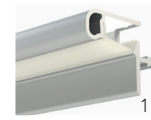

INNOVATIVE
DESIGN
USING
LED STRIP
LIGHTS

LED WALL UNIT PROFILE

Application: upper cabinets

No.	Color / Finish	Dimensions (L x W x H)		
		Imperial	Metric	
1	7002700400	30, 140, 990	161 7/16" x 25/32" x 25/32"	4100 x 20 x 20 mm

LED L-SHAPE HORIZONTAL PROFILE

Application: under countertop

No.	Color / Finish	Description	Material	Dimensions (L x W x H)		
				Imperial	Metric	
2	70010240410	30, 140, 990	L Profile	Anodized aluminum	161 7/16" x 1 1/16" x 2 7/32"	4100 x 27 x 56 mm
3	700995	10, 30, 140, 170, 900, 990	L end cap / closed L-R	Aluminum	1 1/16" x 13/32" x 2 7/32"	27 x 10 x 56 mm
3	7001044	10, 170, 900	L end cap / closed L-R	Plastic	1 1/16" x 13/32" x 2 7/32"	27 x 10 x 56 mm
4	7001029E	30, 140, 990	90° external joint	Anodized aluminum	1 1/16" x 1 1/16" x 2 3/16"	27 x 27 x 56 mm