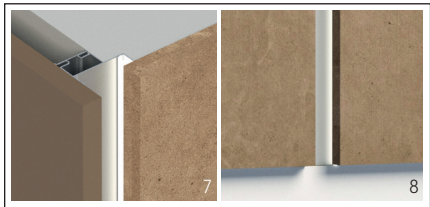

INNOVATIVE
DESIGN
USING
LED STRIP
LIGHTS

LED WALL UNIT PROFILE

Application: upper cabinets

No.	Color / Finish	Dimensions (L x W x H)		
		Imperial	Metric	
1	7002700400	30, 140, 990	161 7/16" x 25/32" x 25/32"	4100 x 20 x 20 mm

LED L-SHAPE HORIZONTAL PROFILE

Application: under countertop

No.	Color / Finish	Description	Material	Dimensions (L x W x H)		
				Imperial	Metric	
2	70010240410	30, 140, 990	L Profile	Anodized aluminum	161 7/16" x 1 1/16" x 2 7/32"	4100 x 27 x 56 mm
3	700995	10, 30, 140, 170, 900, 990	L end cap / closed L-R	Aluminum	1 1/16" x 13/32" x 2 7/32"	27 x 10 x 56 mm
3	7001044	10, 170, 900	L end cap / closed L-R	Plastic	1 1/16" x 13/32" x 2 7/32"	27 x 10 x 56 mm
4	7001029E	30, 140, 990	90° external joint	Anodized aluminum	1 1/16" x 1 1/16" x 2 3/16"	27 x 27 x 56 mm

LED C-SHAPE HORIZONTAL PROFILE

Application: in between drawers

No.	Color / Finish	Description	Material	Dimensions (L x W x H)		
				Imperial	Metric	
5	70010230410	30, 140, 990	C Profile	Anodized aluminum	161 7/16" x 1" x 2 7/8"	4100 x 26 x 73 mm
6	700996	10, 30, 140, 170, 990	C end cap / closed L-R	Aluminum	1 1/32" x 13/32" x 2 7/8"	26 x 10 x 73 mm
6	7001046	10, 30, 170, 900	C end cap / closed L-R	Plastic	1 1/32" x 13/32" x 2 7/8"	26 x 10 x 73 mm

LED RECESSED VERTICAL PROFILES

Application: cabinet doors

No.	Color / Finish	Description	Material	Dimensions (L x W x H)		
				Imperial	Metric	
7	70010260450	30, 140, 990	Single grip profile	Anodized aluminum	177 3/16" x 1 7/16" x 1 15/16"	4500 x 37 x 49 mm
8	70010250450	30, 140, 990	Double grip profile	Anodized aluminum	177 3/16" x 1 7/16" x 1 15/16"	4500 x 37 x 49 mm