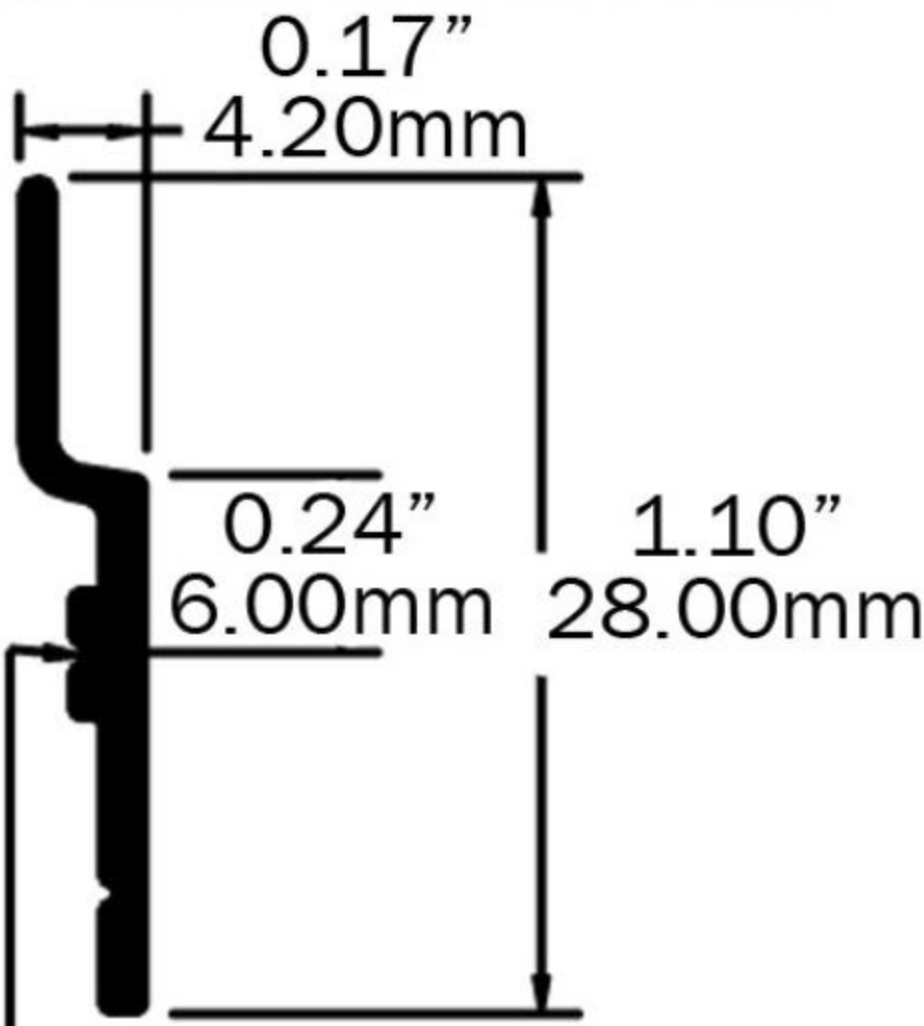

SPLITRAIL MORE TOLERANCE

To suit 8 gauge screw