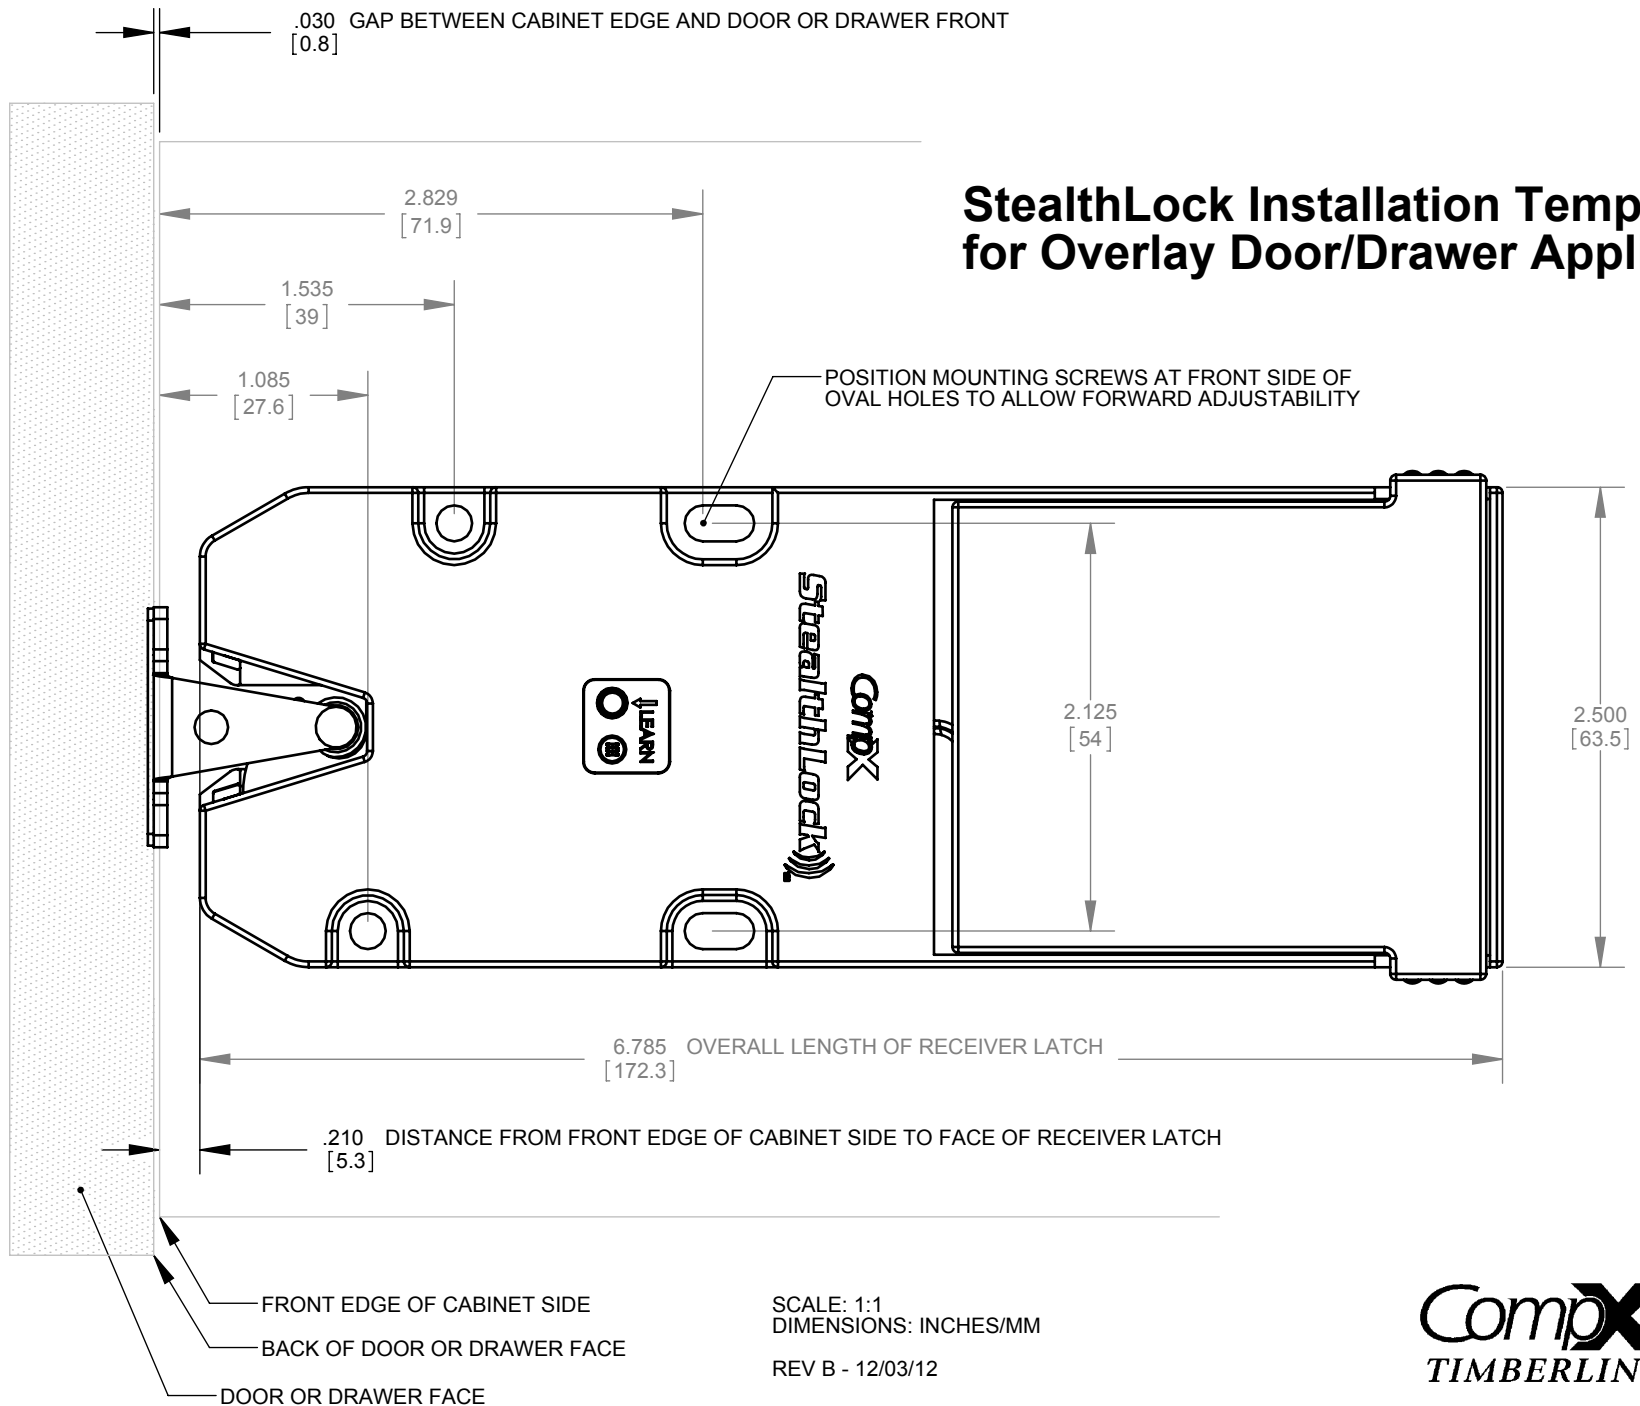

StealthLock Installation Template for Overlay Door/Drawer Applications

SCALE: 1:1
DIMENSIONS: INCHES/MM
REV B - 12/03/12

CompX
TIMBERLINE