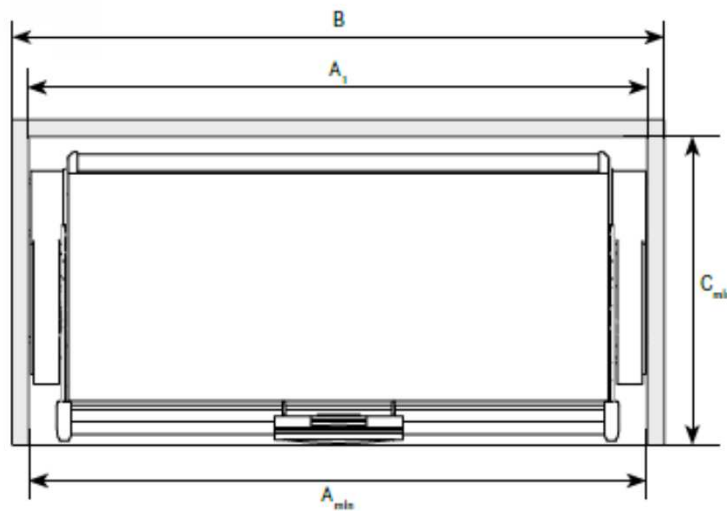

Pull down storage system for frameless upper cabinets I-Move

Application

- Fits cabinet widths from 21" to 30".
- Wall cabinets in a kitchen.

Advantages

- Combines functionality with exceptional design.
- Simple usage.
- Optimal access and silent function.
- Increases view on stored products.
- Allows a movable storage of products in a wall cabinet and gives an immediate and total access.
- Compact, it requires only 10 5/8" (270mm) of internal depth.
- Thanks to its assistance device: effortless opening and closing.
- 2 trendy finishes available, Silver/Grey and Grey/Maple
- Offered in version with 1 shelf or 2 shelves for cabinets of 24" or 30" width.
- Weight capacity up to 8kg (18 lbs) per complete mechanism.
- Cabinet internal side mounting.

Technical information

Technical Information

A_{min} : clear door opening
 A_1 : cabinet interior dimension
 B: cabinet size
 C: minclear cabinet depth

Frameless cabinet

Single tray

A _{min}	A ₁	B	C _{min}	Grey/Maple	Grey/Grey
22 ½" - 22 ¾"	22 ½" - 22 ¾"	24"	11"	2410100150	2410100100
28 ½" - 28 ¾"	28 ½" - 28 ¾"	30"	11"	3010100150	3010100100

Double tray

A _{min}	A ₁	B	C _{min}	Grey/Maple	Grey/Grey
22 ½" - 22 ¾"	22 ½" - 22 ¾"	24"	11"	2420100150	24120100100