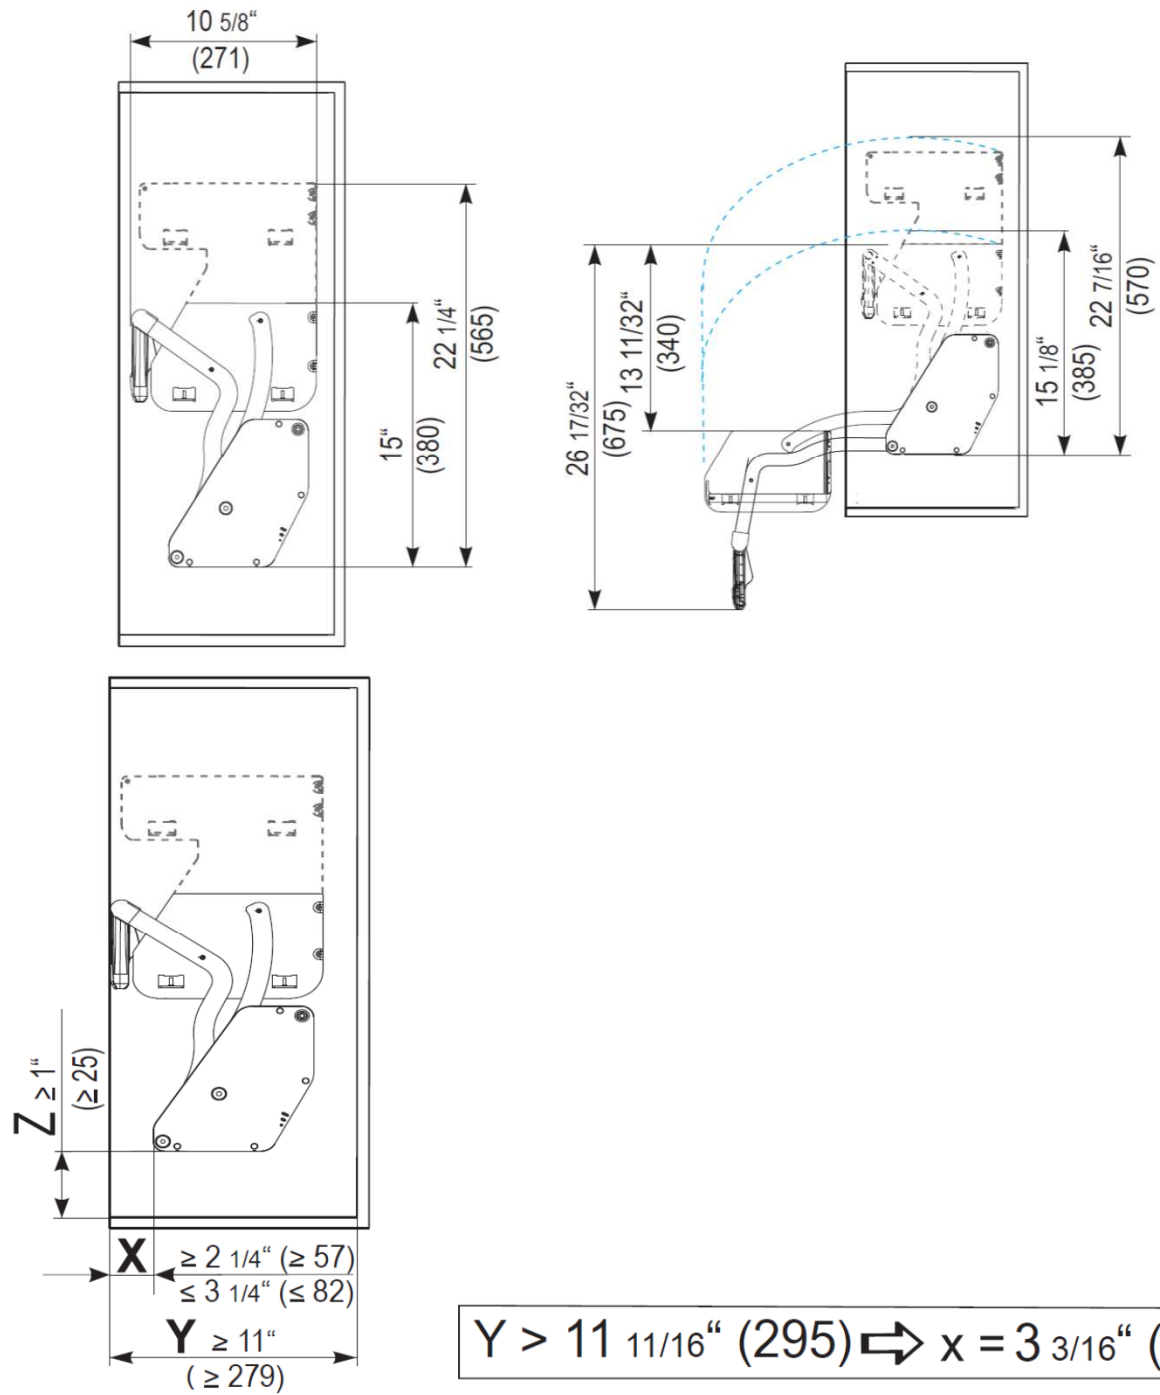

Pull down storage system for frameless upper cabinets I-Move

Application

- Fits cabinet widths from 21" to 30".
- Wall cabinets in a kitchen.

Advantages

- Combines functionality with exceptional design.
- Simple usage.
- Optimal access and silent function.
- Increases view on stored products.
- Allows a movable storage of products in a wall cabinet and gives an immediate and total access.
- Compact, it requires only 10 5/8" (270mm) of internal depth.
- Thanks to its assistance device: effortless opening and closing.
- 2 trendy finishes available, Silver/Grey and Grey/Maple
- Offered in version with 1 shelf or 2 shelves for cabinets of 24" or 30" width.
- Weight capacity up to 8kg (18 lbs) per complete mechanism.
- Cabinet internal side mounting.

Technical information

Technical Information

A_{min} : clear door opening
 A_1 : cabinet interior dimension
 B: cabinet size
 C: minclear cabinet depth

Frameless cabinet

Single tray

A _{min}	A ₁	B	C _{min}	Grey/Maple	Grey/Grey
22 ½" - 22 ¾"	22 ½" - 22 ¾"	24"	11"	2410100150	2410100100
28 ½" - 28 ¾"	28 ½" - 28 ¾"	30"	11"	3010100150	3010100100

Double tray

A _{min}	A ₁	B	C _{min}	Grey/Maple	Grey/Grey
22 ½" - 22 ¾"	22 ½" - 22 ¾"	24"	11"	2420100150	24120100100