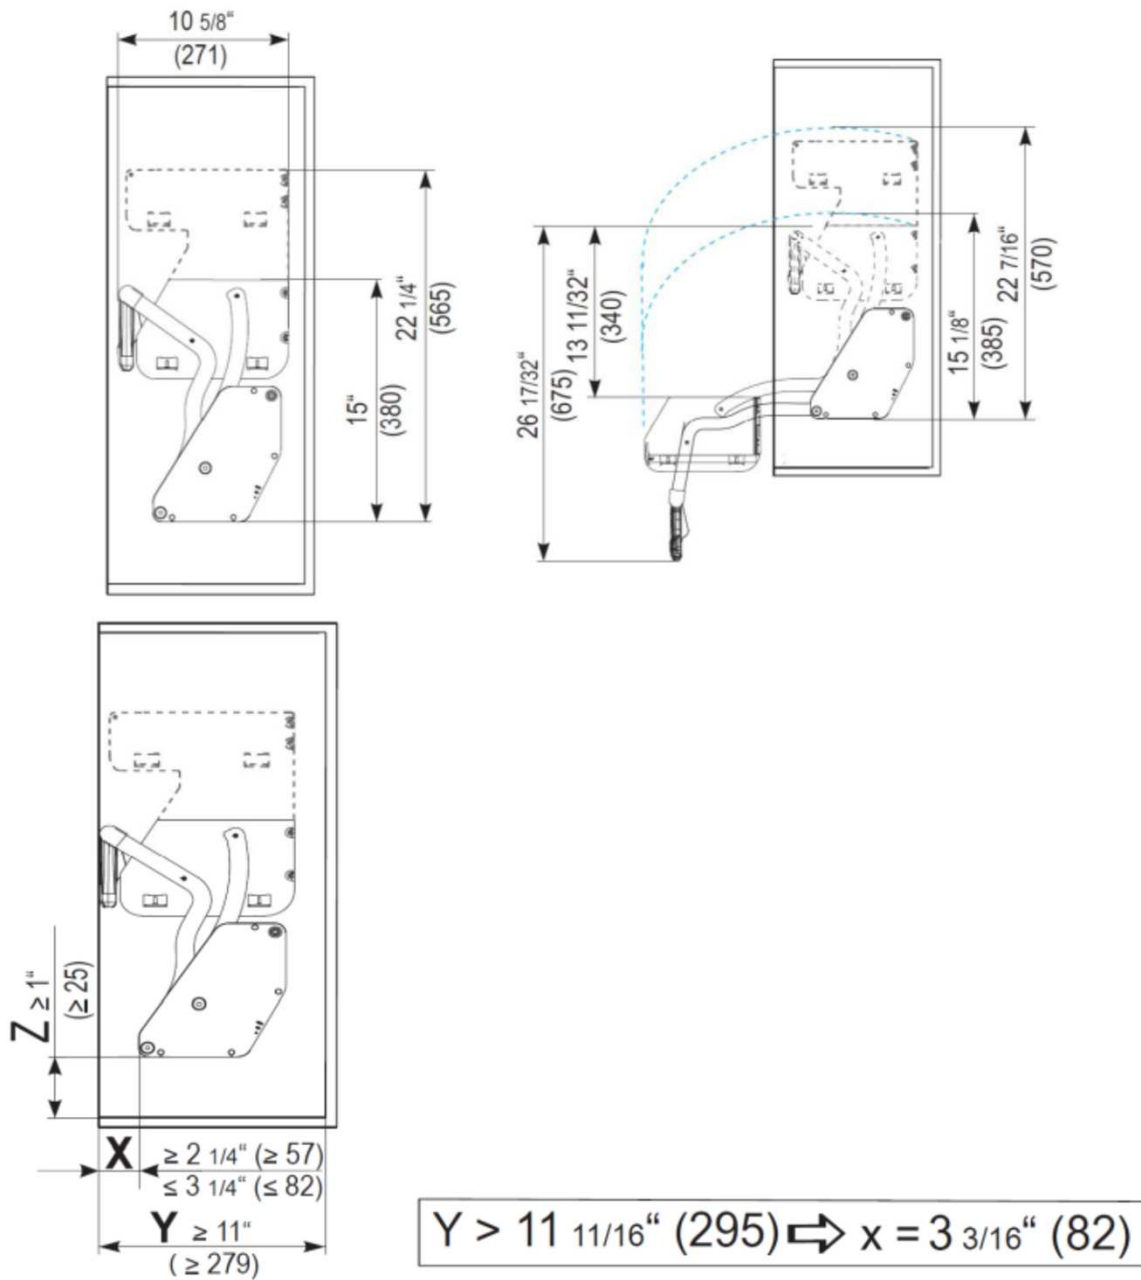

Pull Down Mechanism I-Move (face frame)

Silver - Maple

Silver - Anthracite

No. 21"	No. 24"	No. 30"	# shelves	Finish
2125100150	2425100150		2	Silver/Maple
2125100906	2425100906		2	Silver/Anthracite
		3015100150	1	Silver/Maple
		3015100906	1	Silver/Anthracite

Technical Information

Single tray

A _{min}	A ₁	B	C _{min}	Silver/Maple	Silver/Anthracite
27"	28 ½" - 28 ¾"	30"	11"	3015100150	3015100906

Double tray

A _{min}	A ₁	B	C _{min}	Silver/Maple	Silver/Anthracite
18"	19 ½" - 19 ¾"	21"	11"	2125100150	2125100906
21"	22 ½" - 22 ¾"	24"	11"	2425100150	2425100906