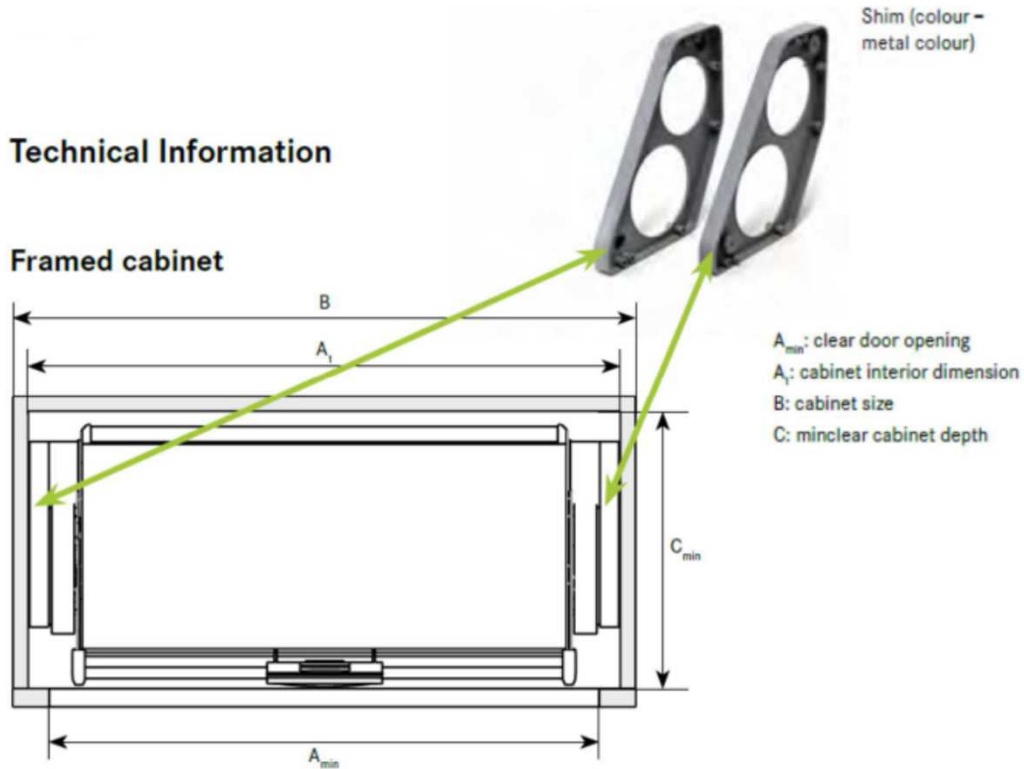

iMove meets the expectations of a broad customer spectrum, and allows architects, designers, and home owners to shoot for the stars when deciding how high to construct the ceilings, how tall to build the cabinets, and where to install iMoves so that every adult and child alike can reach all that they need with the utmost ease.

Pull Down Mechanism I-Move (face frame)

Silver - Maple

Silver - Anthracite

No. 21"	No. 24"	No. 30"	# shelves	Finish
2125100150	2425100150		2	Silver/Maple
2125100906	2425100906		2	Silver/Anthracite
		3015100150	1	Silver/Maple
		3015100906	1	Silver/Anthracite

Technical Information

Single tray

A _{min}	A ₁	B	C _{min}	Silver/Maple	Silver/Anthracite
27"	28 ½" - 28 ¾"	30"	11"	3015100150	3015100906

Double tray

A _{min}	A ₁	B	C _{min}	Silver/Maple	Silver/Anthracite
18"	19 ½" - 19 ¾"	21"	11"	2125100150	2125100906
21"	22 ½" - 22 ¾"	24"	11"	2425100150	2425100906