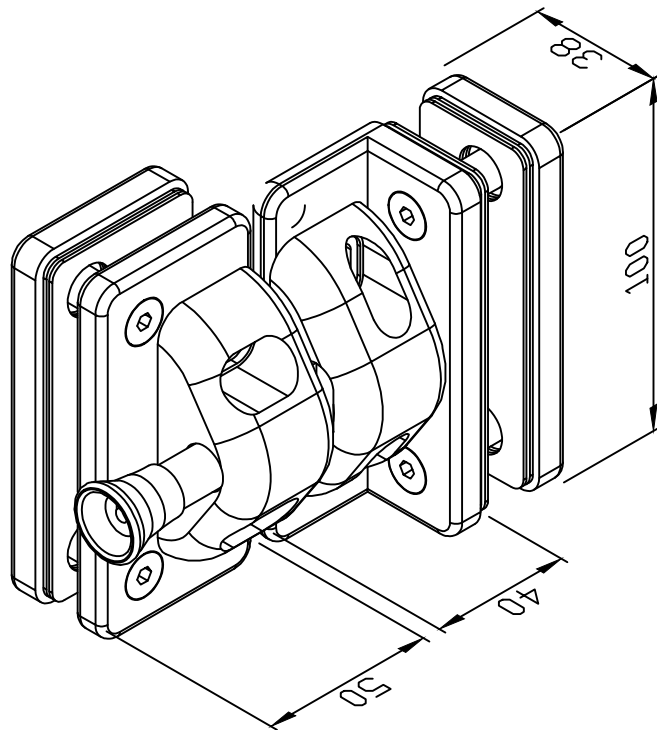

Glass Cut out;
For 12mm thick glass

Material	SUS316	
Finish:	SSS (satin)	
Weight:	1600g	
Unit;	mm	
IT12 tolerance		
Product;	Glass-to-glass corner pool latch	
Code no;	PGLGG090E170	