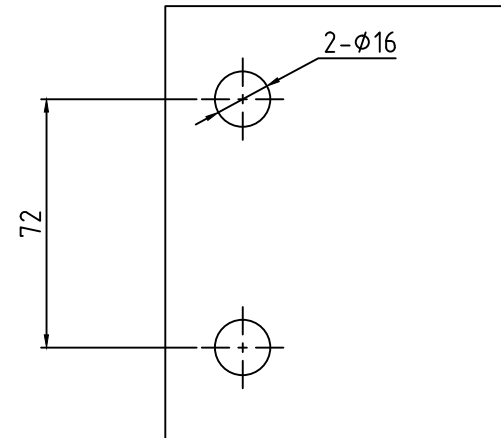

Glass Cut out;
For 12mm thick glass

Material	SUS316	
Finish:	SSS (satin)	
Weight:	1600g	
Unit;	mm	
IT12 tolerance		
Product;	Glass-to-glass corner pool latch	
Code no;	PGLGG090E170	