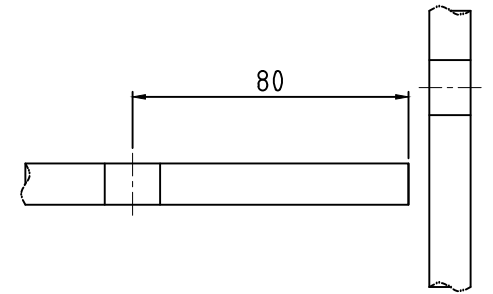

Glass Cut out;
For 12mm thick glass

Material	SUS316	
Finish:	SSS (satin)	
Weight:	1600g	
Unit;	mm	
IT12 tolerance		
Product;	Glass-to-glass corner pool latch	
Code no;	PGLGG090E170	