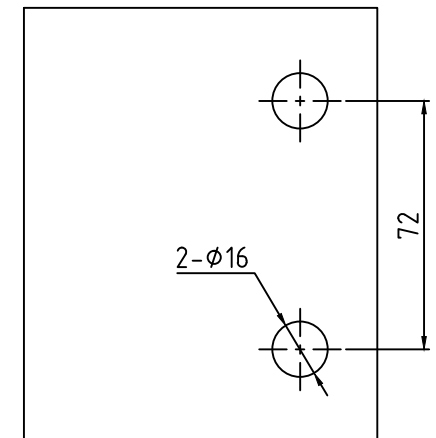

Glass Cut out;
For 12mm thick glass

Material	SUS316	
Finish:	SSS (satin)	
Weight:	1600g	
Unit;	mm	
IT12 tolerance		
Product;	Glass-to-glass corner pool latch	
Code no;	PGLGG090E170	