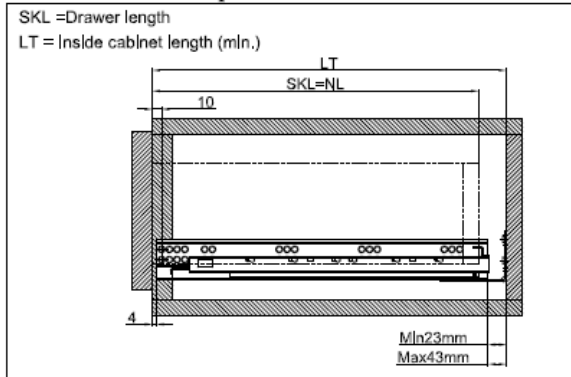

Front locking device options

4 or 6-way, tool free, adjustments

Load rating

100 lb (45 kg)

Description

Full extension, concealed, undermount slide featuring a continuous synchronized movement.

No.	Description
825305	305 mm (12")
825381	381 mm (15")
825457	457 mm (18")
825533	533 mm (21")
8284103	Front locking device 4-way, left
8284102	Front locking device 4-way, right
8286103	Front locking device 6-way, left
8286102	Front locking device 6-way, right

(Canada) 1 800 361-6000

(US) 1 800 619-5446

www.richelieu.com

Components

	Slides left/right (for a maximum of 16 mm drawer thickness)
Item No.	Nominal Length
825305	12" (305 mm)
825381	15" (381 mm)
825457	18" (457 mm)
825533	21" (533 mm)

Installation Dimensions (mm)

Drawer Dimensions(mm)

Drawer Width

Locking Device Mounting

Drawer vs. Cabinet Depth

Drawer Back Drilling & Notching

Rear Bracket Mounting

Item Code	825305	825381	825457	825533
Slides Nominal Length (NL)	12"	15"	18"	21"
Drawer Length (SKL)	305	381	457	533
Min. Inside Cabinet Length (LT min)	340	416	494	568
Max. Inside Cabinet Length (LT max)	360	436	514	588

Drawer Adjustment

* Side adjustment ±1.5mm, provided that the drawer size is within tolerance.