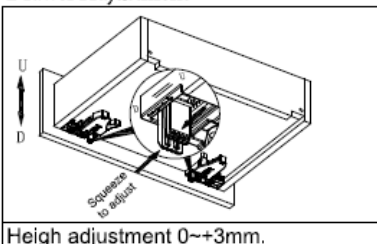

Front locking device options

4 or 6-way, tool free, adjustments

Load rating

100 lb (45 kg)

Description

Full extension, concealed, undermount slide featuring a continuous synchronized movement.

No.	Description
825305	305 mm (12")
825381	381 mm (15")
825457	457 mm (18")
825533	533 mm (21")
8284103	Front locking device 4-way, left
8284102	Front locking device 4-way, right
8286103	Front locking device 6-way, left
8286102	Front locking device 6-way, right

Installation Dimensions (mm)

Drawer Dimensions(mm)

Drawer Width

Locking Device Mounting

Drawer vs. Cabinet Depth

Drawer Back Drilling & Notching

Rear Bracket Mounting

Item Code	825305	825381	825457	825533
Slides Nominal Length (NL)	12"	15"	18"	21"
Drawer Length (SKL)	305	381	457	533
Min. Inside Cabinet Length (LT min)	340	416	494	568
Max. Inside Cabinet Length (LT max)	360	436	514	588

Drawer Adjustment

* Side adjustment ±1.5mm, provided that the drawer size is within tolerance.