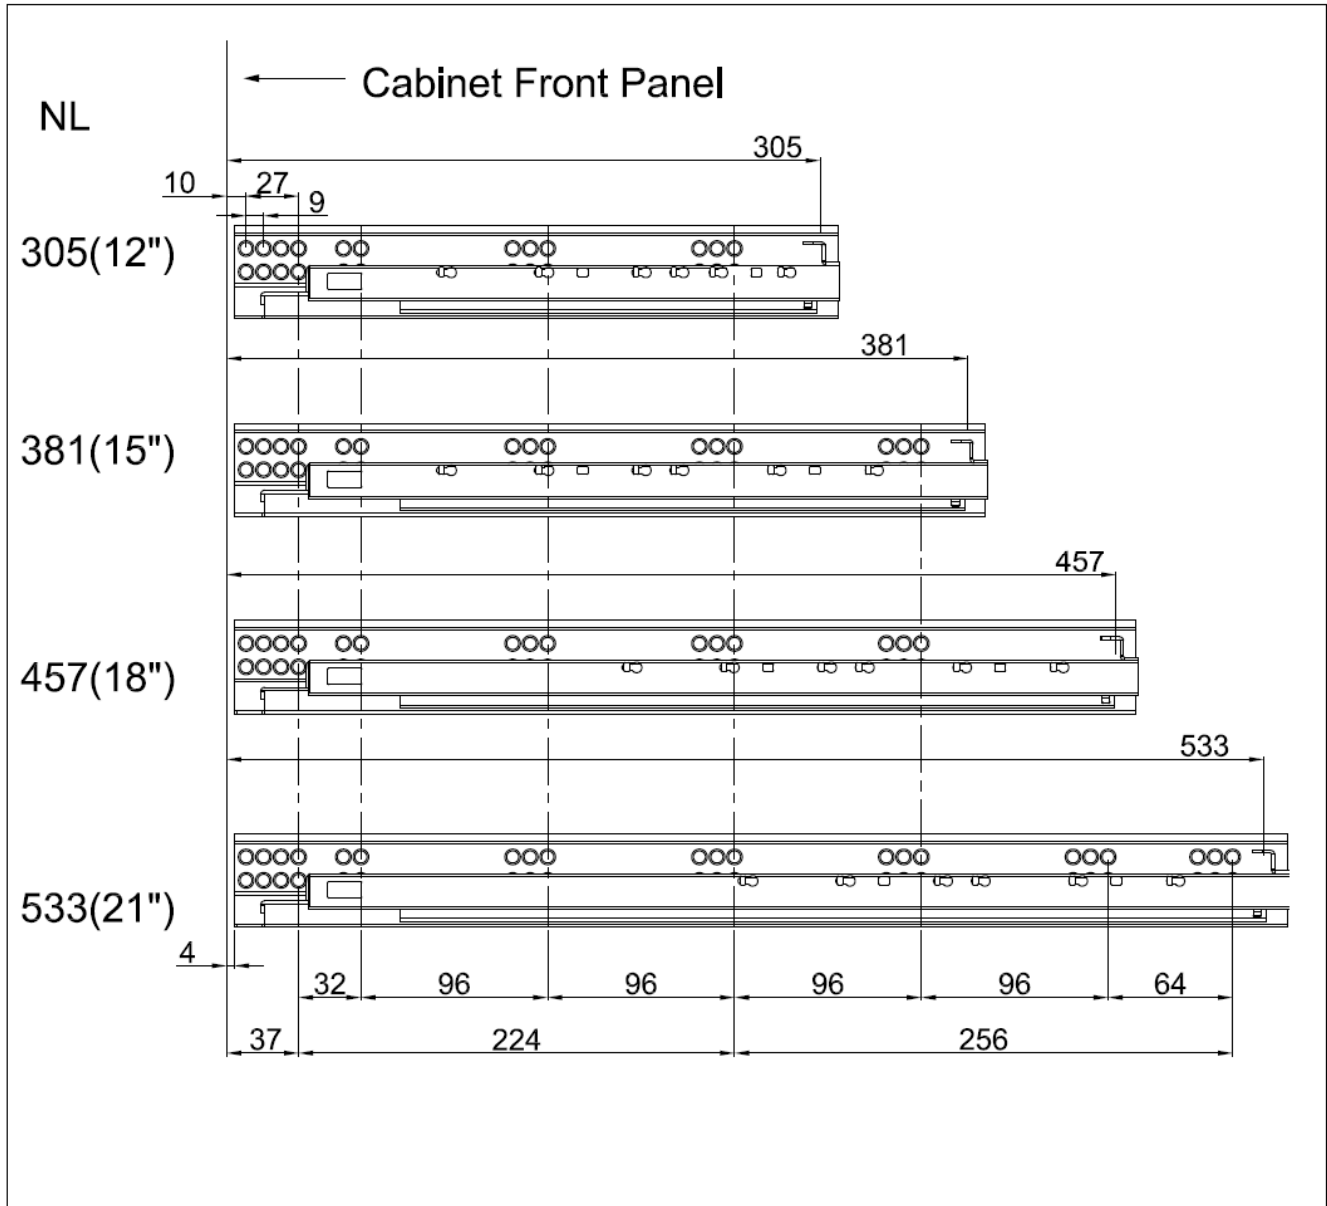

Installation Dimensions (mm)