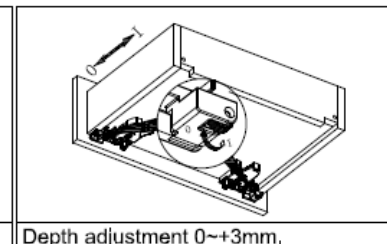

Front locking device options

4 or 6-way, tool free, adjustments

Load rating

100 lb (45 kg)

Description

Full extension, concealed, undermount slide featuring a continuous synchronized movement.

No.	Description
825305	305 mm (12")
825381	381 mm (15")
825457	457 mm (18")
825533	533 mm (21")
8284103	Front locking device 4-way, left
8284102	Front locking device 4-way, right
8286103	Front locking device 6-way, left
8286102	Front locking device 6-way, right

Installation Dimensions (mm)

Drawer Dimensions(mm)

Drawer Width

Locking Device Mounting

Drawer vs. Cabinet Depth

Drawer Back Drilling & Notching

Rear Bracket Mounting

Item Code	825305	825381	825457	825533
Slides Nominal Length (NL)	12"	15"	18"	21"
Drawer Length (SKL)	305	381	457	533
Min. Inside Cabinet Length (LT min)	340	416	494	568
Max. Inside Cabinet Length (LT max)	360	436	514	588

Drawer Adjustment

* Side adjustment ±1.5mm, provided that the drawer size is within tolerance.