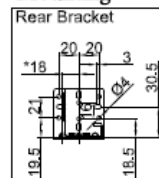

Front locking device options

4 or 6-way, tool free, adjustments

Load rating

100 lb (45 kg)

Description

Full extension, concealed, undermount slide featuring a continuous synchronized movement.

No.	Description
825305	305 mm (12")
825381	381 mm (15")
825457	457 mm (18")
825533	533 mm (21")
8284103	Front locking device 4-way, left
8284102	Front locking device 4-way, right
8286103	Front locking device 6-way, left
8286102	Front locking device 6-way, right

	Front Locking Devices
Item No.	Description
8284103 (left)	4-way , Lateral and vertical adjustments
8284102 (right)	
8286103 (left)	6-way , Lateral, vertical and depth adjustments
8286102 (right)	

	Metal Rear Bracket
Item No.	Description
8082G	For face-frame application

Installation Dimensions (mm)

Drawer Dimensions(mm)

Drawer Width

Locking Device Mounting

Drawer vs. Cabinet Depth

Drawer Back Drilling & Notching

Rear Bracket Mounting

Item Code	825305	825381	825457	825533
Slides Nominal Length (NL)	12"	15"	18"	21"
Drawer Length (SKL)	305	381	457	533
Min. Inside Cabinet Length (LT min)	340	416	494	568
Max. Inside Cabinet Length (LT max)	360	436	514	588

Drawer Adjustment

* Side adjustment ±1.5mm, provided that the drawer size is within tolerance.