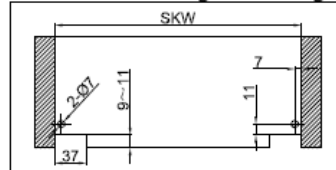

Installation Dimensions (mm)

Drawer Dimensions(mm)

Drawer Width

Locking Device Mounting

Drawer vs. Cabinet Depth

Drawer Back Drilling & Notching

Rear Bracket Mounting

Item Code	825305	825381	825457	825533
Slides Nominal Length (NL)	12"	15"	18"	21"
Drawer Length (SKL)	305	381	457	533
Min. Inside Cabinet Length (LT min)	340	416	494	568
Max. Inside Cabinet Length (LT max)	360	436	514	588

Drawer Adjustment

* Side adjustment ±1.5mm, provided that the drawer size is within tolerance.