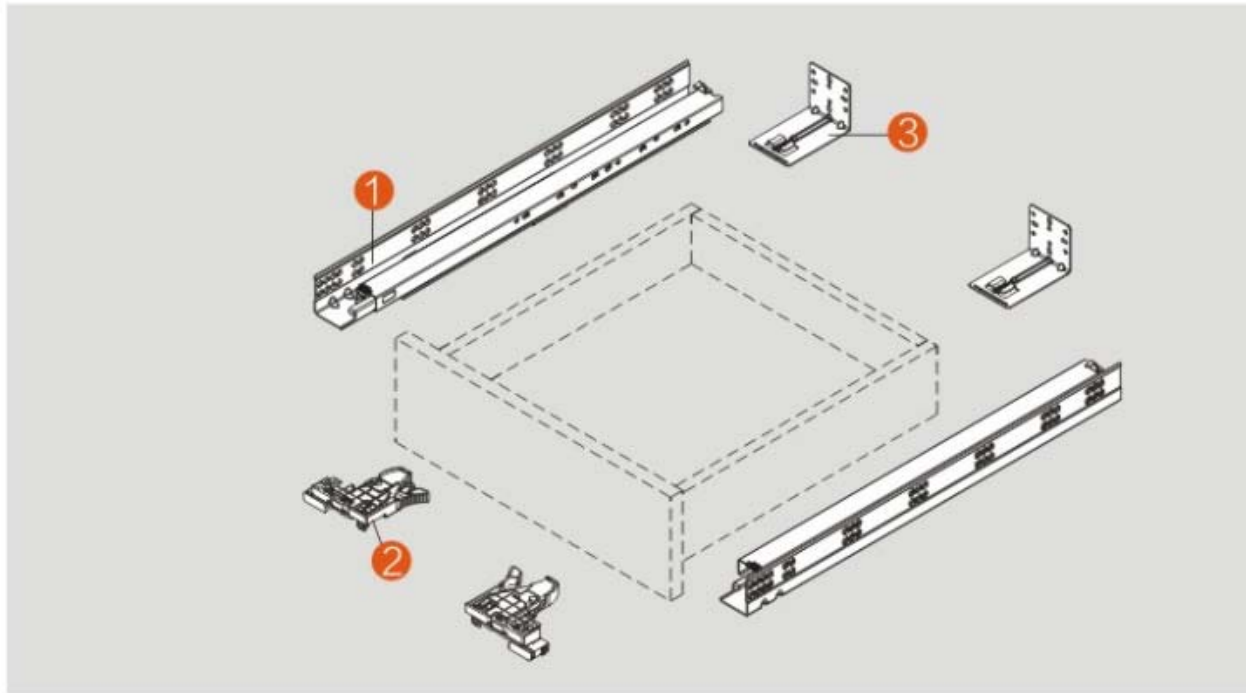

Face Frame SYNCHRONIZED Slide with Soft-Close

Features & Benefits

Synchronized

All drawer members interact fluidly and seamlessly

Soft-Close

Drawers close smoothly even when forced shut

Full extension

Drawers come completely out of the cabinet giving full access

Front locking device options

4 or 6-way, tool free, adjustments

Load rating

100 lb (45 kg)

Description

Full extension, concealed, undermount slide featuring a continuous synchronized movement.

No.	Description
825305	305 mm (12")
825381	381 mm (15")
825457	457 mm (18")
825533	533 mm (21")
8284103	Front locking device 4-way, left
8284102	Front locking device 4-way, right
8286103	Front locking device 6-way, left
8286102	Front locking device 6-way, right

(Canada) 1 800 361-6000

(US) 1 800 619-5446

www.richelieu.com

Components

	Slides left/right (for a maximum of 16 mm drawer thickness)
Item No.	Nominal Length
825305	12" (305 mm)
825381	15" (381 mm)
825457	18" (457 mm)
825533	21" (533 mm)

Drawer Adjustment

* Side adjustment ±1.5mm, provided that the drawer size is within tolerance.