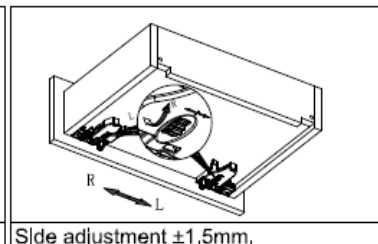

Front locking device options

4 or 6-way, tool free, adjustments

Load rating

100 lb (45 kg)

Description

Full extension, concealed, undermount slide featuring a continuous synchronized movement.

No.	Description
825305	305 mm (12")
825381	381 mm (15")
825457	457 mm (18")
825533	533 mm (21")
8284103	Front locking device 4-way, left
8284102	Front locking device 4-way, right
8286103	Front locking device 6-way, left
8286102	Front locking device 6-way, right

Installation Dimensions (mm)

Drawer Dimensions(mm)

Drawer Width

Locking Device Mounting

Drawer vs. Cabinet Depth

Drawer Back Drilling & Notching

Rear Bracket Mounting

Item Code	825305	825381	825457	825533
Slides Nominal Length (NL)	12"	15"	18"	21"
Drawer Length (SKL)	305	381	457	533
Min. Inside Cabinet Length (LT min)	340	416	494	568
Max. Inside Cabinet Length (LT max)	360	436	514	588

Drawer Adjustment

* Side adjustment ±1.5mm, provided that the drawer size is within tolerance.