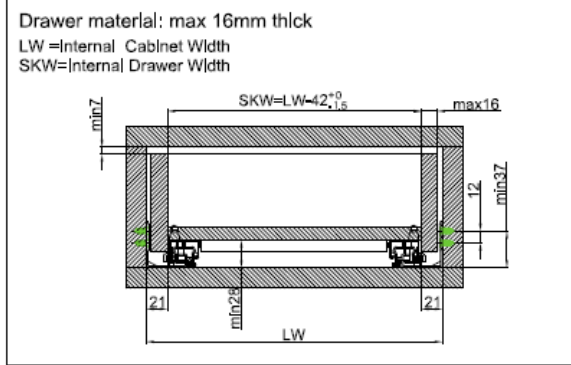

(Canada) 1 800 361-6000

(US) 1 800 619-5446

www.richelieu.com

Components

	Slides left/right (for a maximum of 16 mm drawer thickness)
Item No.	Nominal Length
825305	12" (305 mm)
825381	15" (381 mm)
825457	18" (457 mm)
825533	21" (533 mm)

	Front Locking Devices
Item No.	Description
8284103 (left)	4-way , Lateral and vertical adjustments
8284102 (right)	
8286103 (left)	6-way , Lateral, vertical and depth adjustments
8286102 (right)	

	Metal Rear Bracket
Item No.	Description
8082G	For face-frame application

Installation Dimensions (mm)

Drawer Dimensions(mm)

Drawer Width

Locking Device Mounting

Drawer vs. Cabinet Depth

Drawer Back Drilling & Notching

Rear Bracket Mounting

Item Code	825305	825381	825457	825533
Slides Nominal Length (NL)	12"	15"	18"	21"
Drawer Length (SKL)	305	381	457	533
Min. Inside Cabinet Length (LT min)	340	416	494	568
Max. Inside Cabinet Length (LT max)	360	436	514	588

Drawer Adjustment

* Side adjustment ±1.5mm, provided that the drawer size is within tolerance.