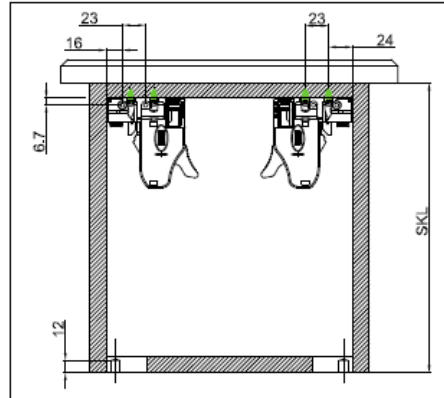

(Canada) 1 800 361-6000

(US) 1 800 619-5446

www.richelieu.com

Components

	Slides left/right (for a maximum of 16 mm drawer thickness)
Item No.	Nominal Length
825305	12" (305 mm)
825381	15" (381 mm)
825457	18" (457 mm)
825533	21" (533 mm)

	Front Locking Devices
Item No.	Description
8284103 (left)	4-way , Lateral and vertical adjustments
8284102 (right)	
8286103 (left)	6-way , Lateral, vertical and depth adjustments
8286102 (right)	

	Metal Rear Bracket
Item No.	Description
8082G	For face-frame application

Installation Dimensions (mm)

Drawer Dimensions(mm)

Drawer Width

Locking Device Mounting

Drawer vs. Cabinet Depth

Drawer Back Drilling & Notching

Rear Bracket Mounting

Item Code	825305	825381	825457	825533
Slides Nominal Length (NL)	12"	15"	18"	21"
Drawer Length (SKL)	305	381	457	533
Min. Inside Cabinet Length (LT min)	340	416	494	568
Max. Inside Cabinet Length (LT max)	360	436	514	588

Drawer Adjustment

* Side adjustment ±1.5mm, provided that the drawer size is within tolerance.