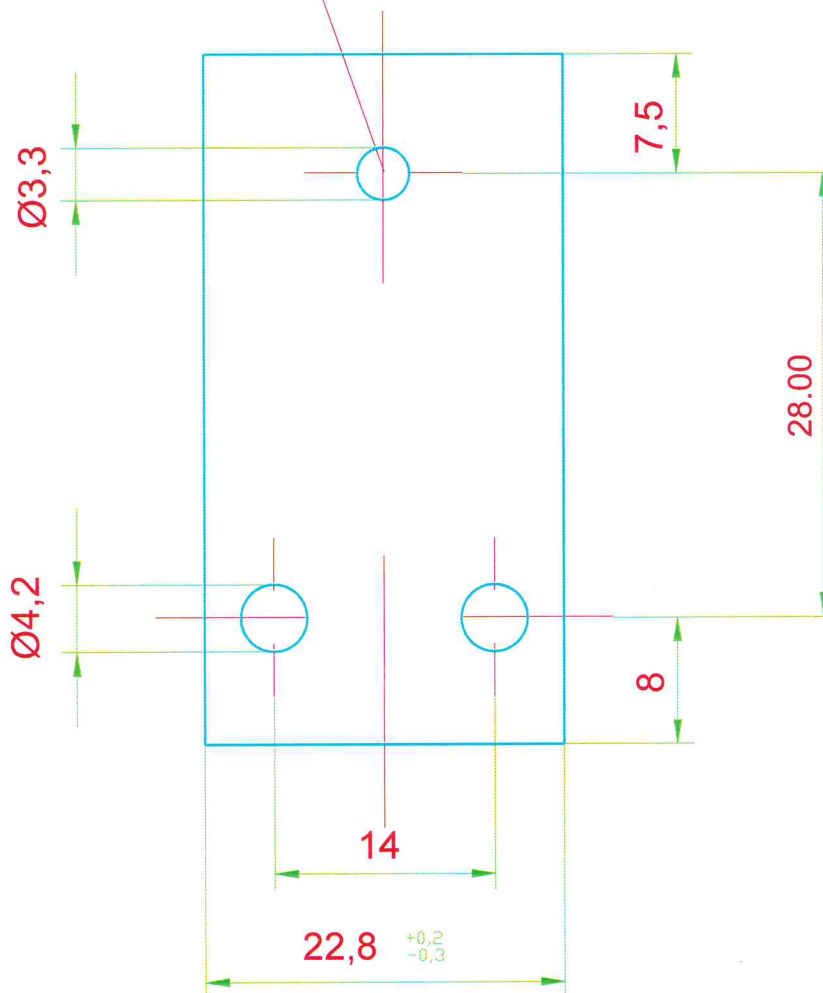

Pin 7x20 / flat rivet

**Richelieu**

Ref.:16009180