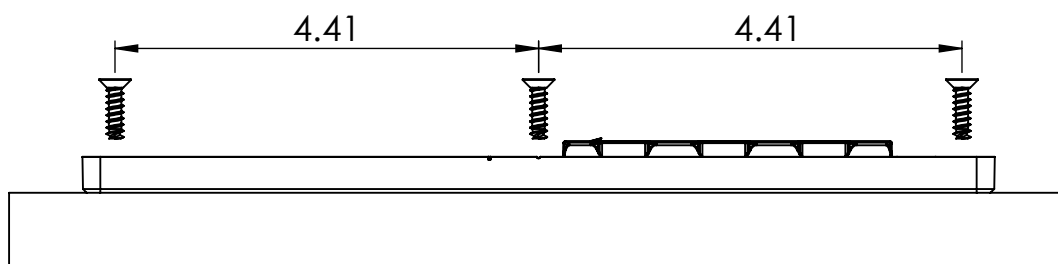

Striplox Megalox

Rapid Assembly System

Mounting Data Sheet - US Version

All Dimensions in inches

General Dimensions

Material	High Strength Reinforced Nylon
Color	Black
Fixing	6 X 8g Screws/Euro 6.3 or Glue

Mounting Dimensions

Surface Mount

Recess Mount