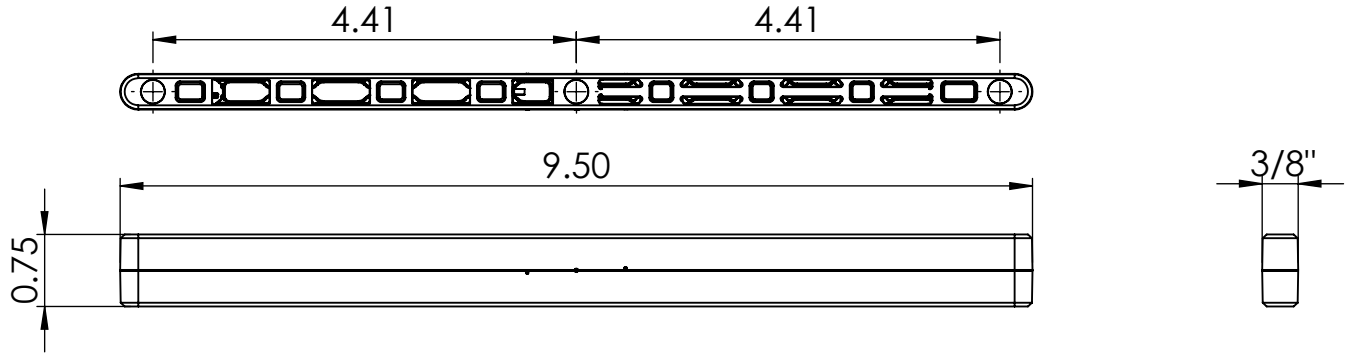

Striplox Megalox

Rapid Assembly System

Mounting Data Sheet - US Version

All Dimensions in inches

General Dimensions

Material	High Strength Reinforced Nylon
Color	Black
Fixing	6 X 8g Screws/Euro 6.3 or Glue

Mounting Dimensions

Surface Mount

Recess Mount