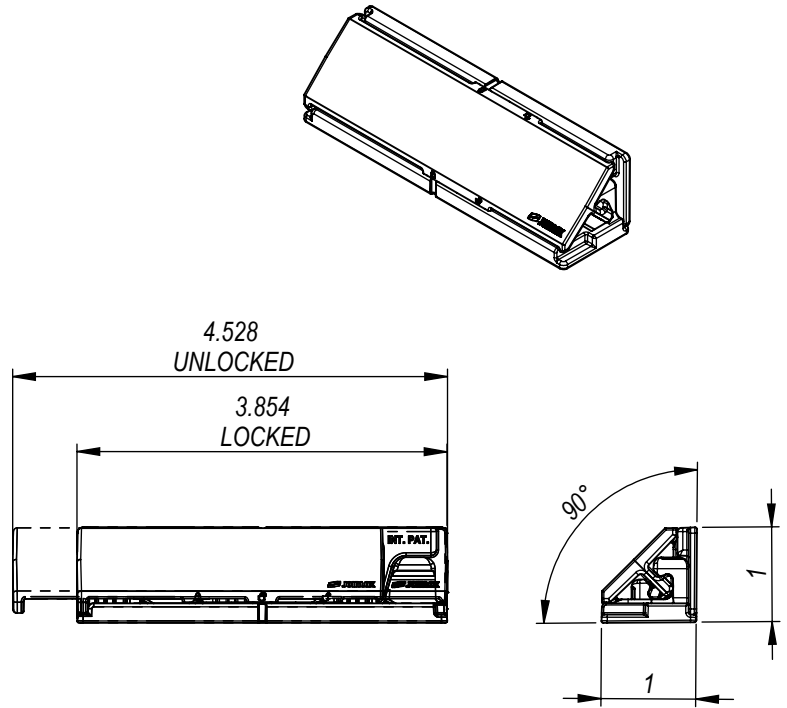

Striplox 90D 98

Rapid Assembly Systems

Mounting Data Sheet - Metric Version

All dimension in mm

General Dimensions

Material	High Strength Reinforced Nylon
Colour	White or Black
Fixing Method	8g screws (6x)

*Ensure sufficient screw embedment in substrate.

Mounting Dimensions

Striplox 90D 98

Rapid Assembly Systems

Mounting Data Sheet - US Version

All dimension in inches

General Dimensions

Material	High Strength Reinforced Nylon
Colour	White or Black
Fixing Method	8g screws (6x)

*Ensure sufficient screw embedment in substrate.

Mounting Dimensions