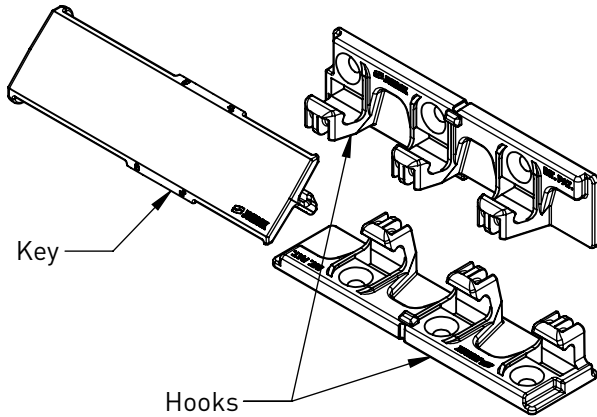

Striplox 90D 98

Rapid Assembly Systems

Mounting Data Sheet - Metric Version

All dimension in mm

General Dimensions

Material	High Strength Reinforced Nylon
Colour	White or Black
Fixing Method	8g screws (6x)

*Ensure sufficient screw embedment in substrate.

Mounting Dimensions

Striplox 90D 98

Rapid Assembly Systems

Mounting Data Sheet - US Version

All dimension in inches

General Dimensions

Material	High Strength Reinforced Nylon
Colour	White or Black
Fixing Method	8g screws (6x)

*Ensure sufficient screw embedment in substrate.

Mounting Dimensions