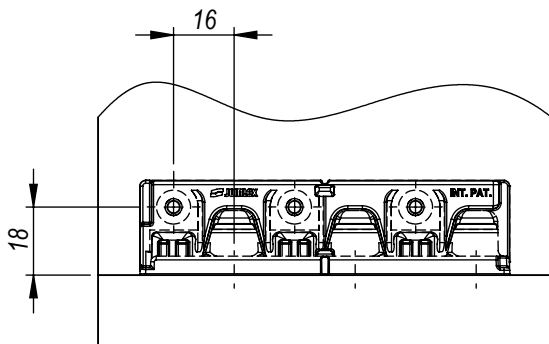

Striplox 90D 98

Rapid Assembly Systems

Mounting Data Sheet - Metric Version

All dimension in mm

General Dimensions

Material	High Strength Reinforced Nylon
Colour	White or Black
Fixing Method	8g screws (6x)

*Ensure sufficient screw embedment in substrate.

Mounting Dimensions

Striplox 90D 98

Rapid Assembly Systems

Mounting Data Sheet - US Version

All dimension in inches

General Dimensions

Material	High Strength Reinforced Nylon
Colour	White or Black
Fixing Method	8g screws (6x)

*Ensure sufficient screw embedment in substrate.

Mounting Dimensions