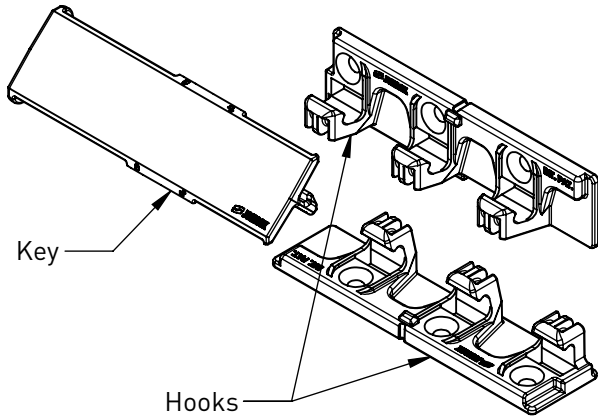

Striplox 90D 98

Rapid Assembly Systems

Mounting Data Sheet - Metric Version

All dimension in mm

General Dimensions

Material	High Strength Reinforced Nylon
Colour	White or Black
Fixing Method	8g screws (6x)

*Ensure sufficient screw embedment in substrate.

Mounting Dimensions

Striplox 90D 98

Rapid Assembly Systems

Mounting Data Sheet - US Version

All dimension in inches

General Dimensions

Material	High Strength Reinforced Nylon
Colour	White or Black
Fixing Method	8g screws (6x)

*Ensure sufficient screw embedment in substrate.

Mounting Dimensions