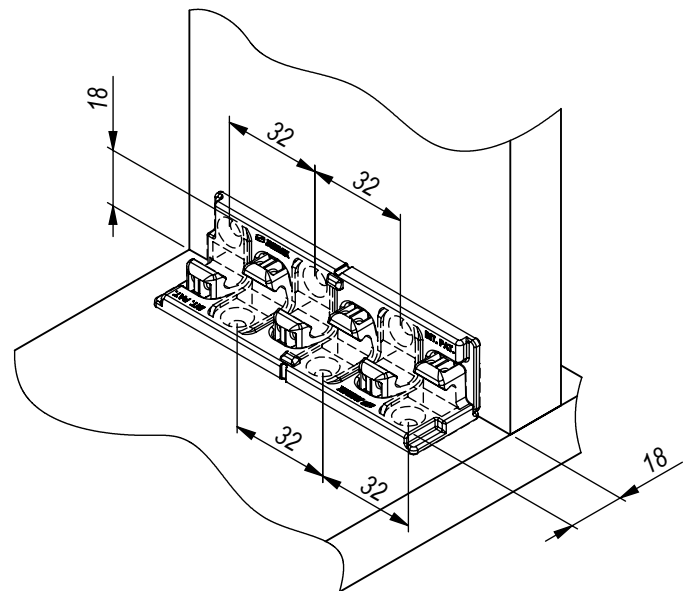

Striplox 90D 98

Rapid Assembly Systems

Mounting Data Sheet - Metric Version

All dimension in mm

General Dimensions

Material	High Strength Reinforced Nylon
Colour	White or Black
Fixing Method	8g screws (6x)

*Ensure sufficient screw embedment in substrate.

Mounting Dimensions

Striplox 90D 98

Rapid Assembly Systems

Mounting Data Sheet - US Version

All dimension in inches

General Dimensions

Material	High Strength Reinforced Nylon
Colour	White or Black
Fixing Method	8g screws (6x)

*Ensure sufficient screw embedment in substrate.

Mounting Dimensions