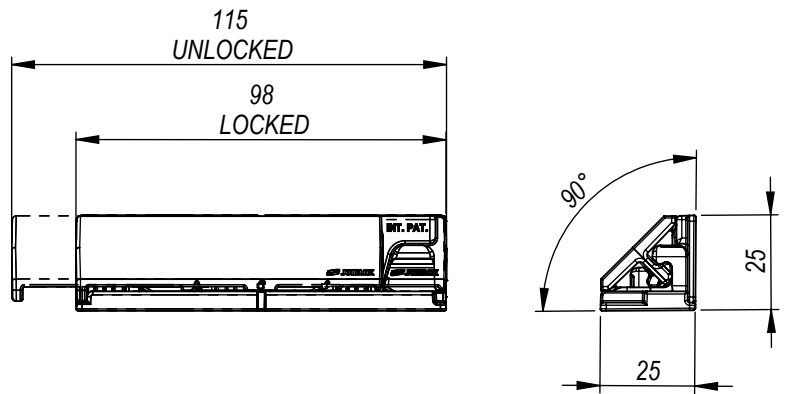

Striplox 90D 98

Rapid Assembly Systems

Mounting Data Sheet - Metric Version

All dimension in mm

General Dimensions

Material	High Strength Reinforced Nylon
Colour	White or Black
Fixing Method	8g screws (6x)

*Ensure sufficient screw embedment in substrate.

Mounting Dimensions

Striplox 90D 98

Rapid Assembly Systems

Mounting Data Sheet - US Version

All dimension in inches

General Dimensions

Material	High Strength Reinforced Nylon
Colour	White or Black
Fixing Method	8g screws (6x)

*Ensure sufficient screw embedment in substrate.

Mounting Dimensions