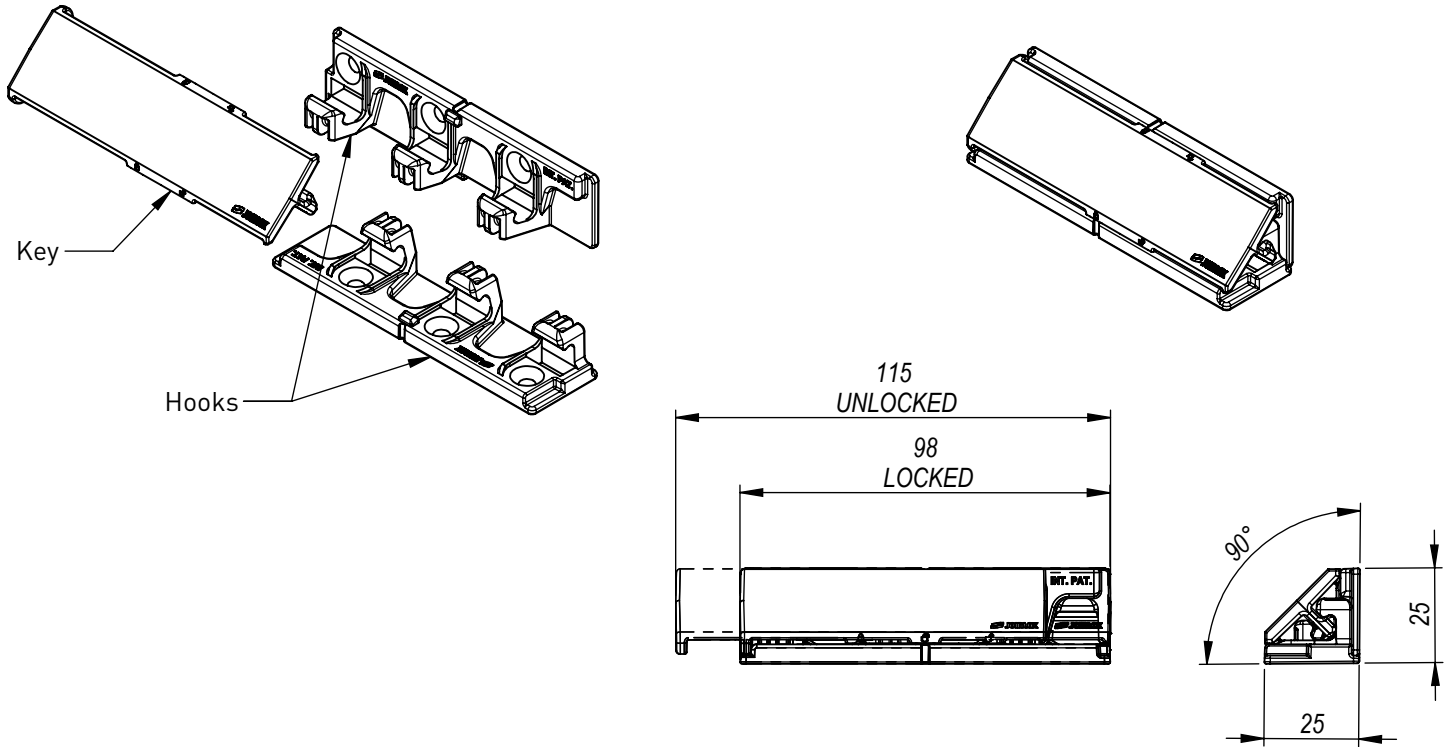

# Striplox 90D 98

Rapid Assembly Systems

## Mounting Data Sheet - Metric Version

All dimension in mm

### General Dimensions

Material	High Strength Reinforced Nylon
Colour	White or Black
Fixing Method	8g screws (6x)

\*Ensure sufficient screw embedment in substrate.

### Mounting Dimensions