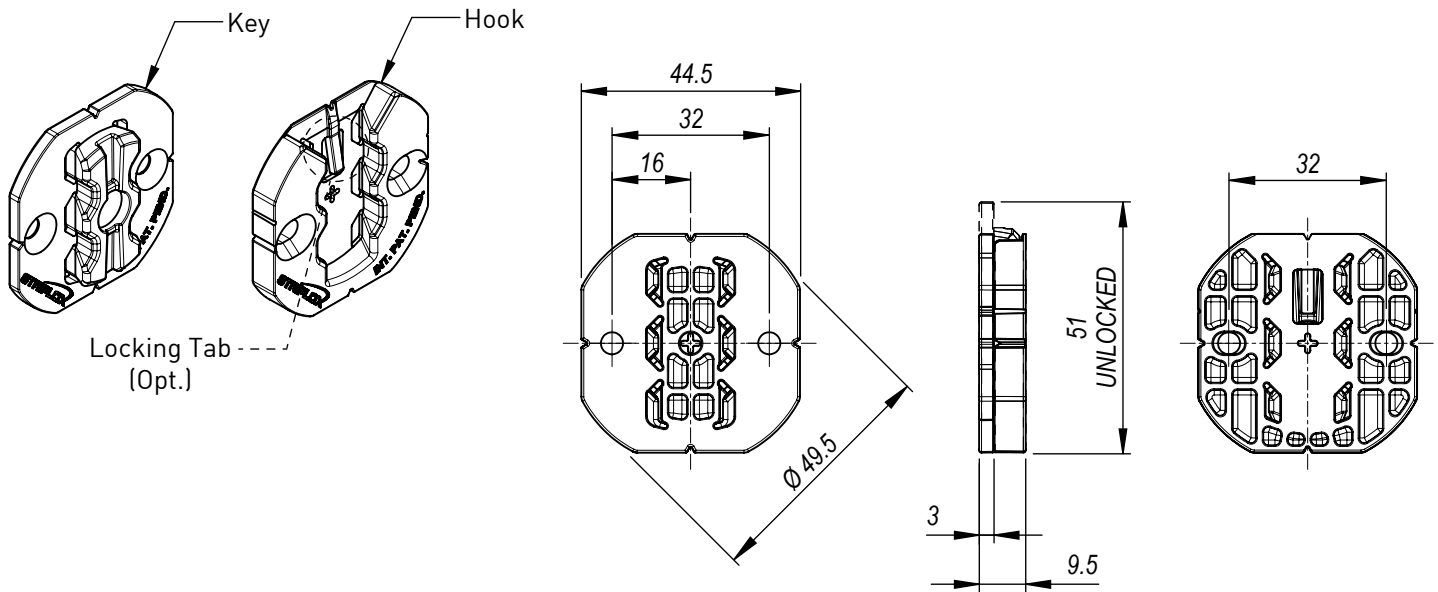

Striplox Clip 50

Rapid Assembly Systems

Mounting Data Sheet - Metric Version

All dimension in mm

General Dimensions

Material	High Strength Reinforced Nylon
Colour	Black
Fixing Method	8g Screws or Glue

*Ensure sufficient screw embedment in substrate.

Mounting Dimensions