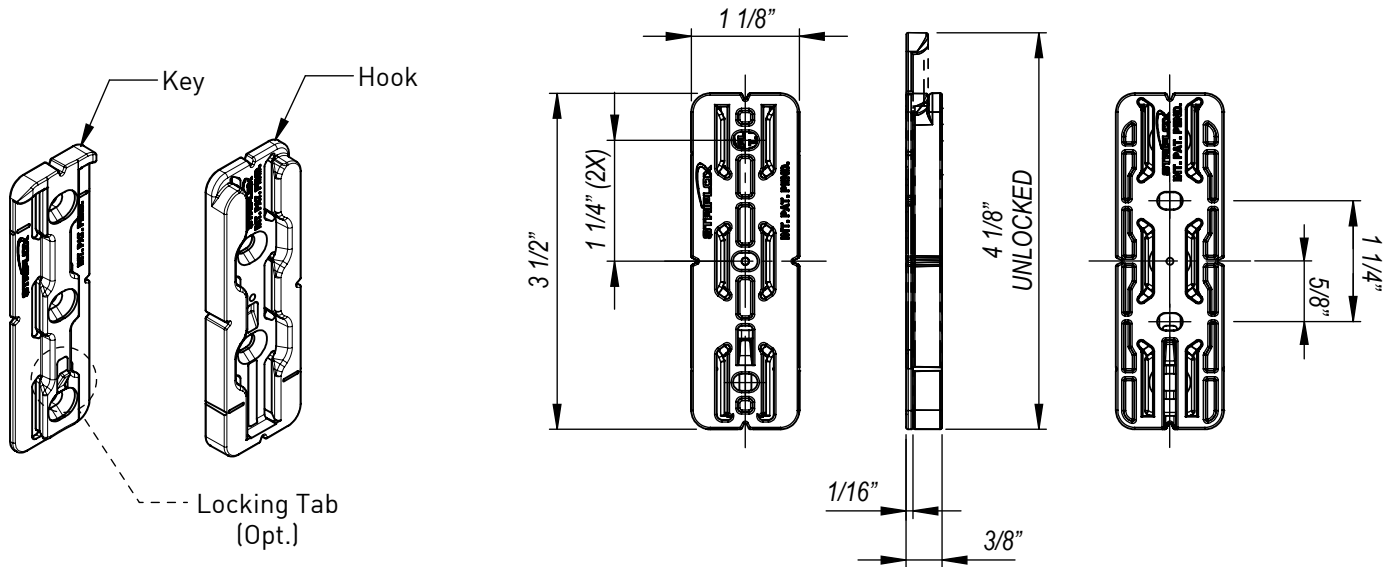

### Mounting Data Sheet - US Version

All dimension in inches

#### General Dimensions

Material	High Strength Reinforced Nylon
Colour	Black
Fixing Method	8g Screws or Glue

\*Ensure sufficient screw embedment in substrate.

#### Mounting Dimensions