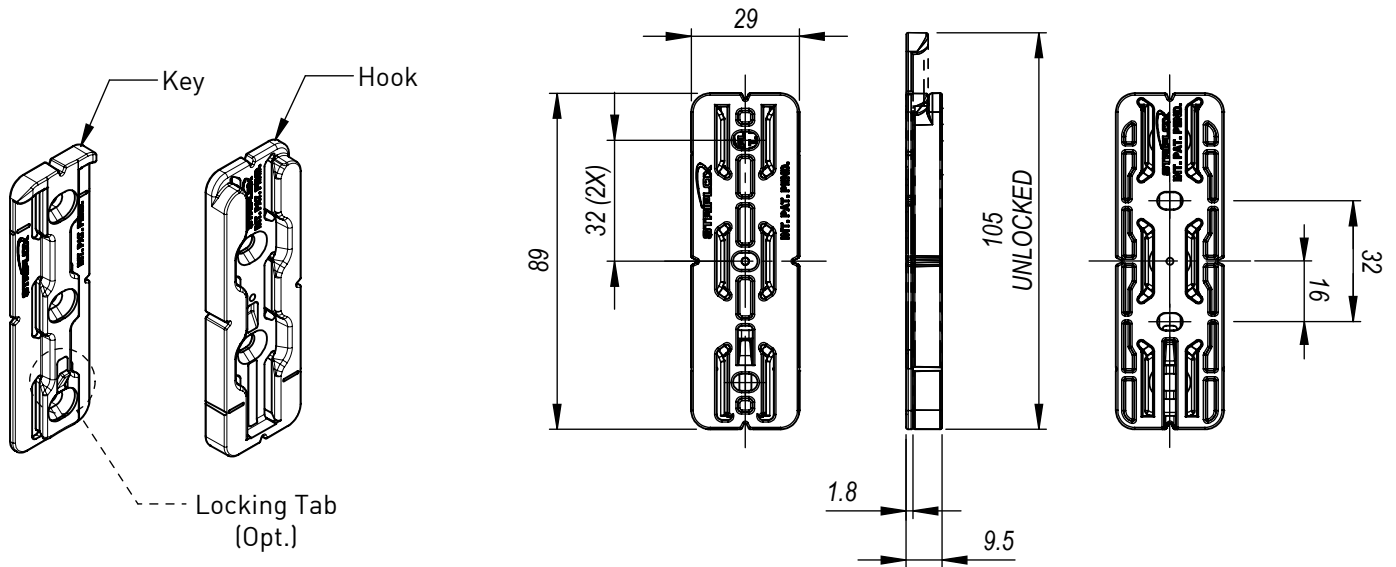

### Mounting Data Sheet - Metric Version

All dimension in mm

#### General Dimensions

Material	High Strength Reinforced Nylon
Colour	Black
Fixing Method	8g Screws or Glue

\*Ensure sufficient screw embedment in substrate.

#### Mounting Dimensions