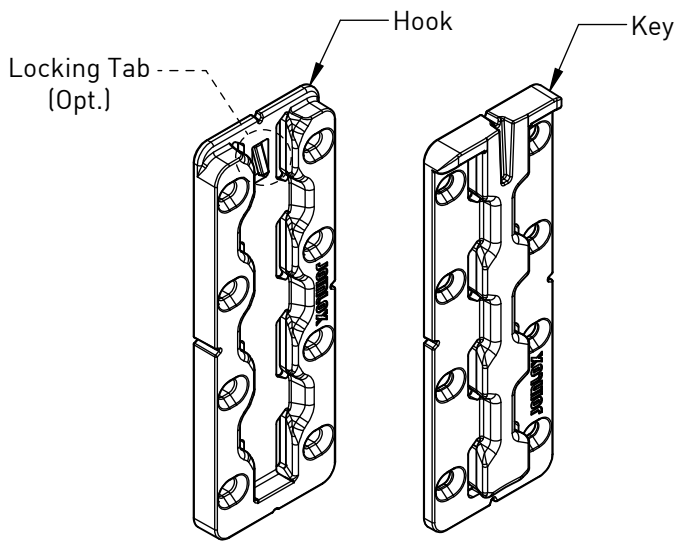

Striplox Pro 55

Rapid Assembly Systems

Mounting Data Sheet - US Version

All dimension in inches

General Dimensions

Material	High Strength Reinforced Nylon
Colour	Black
Fixing Method	8g Screws or Glue

*Ensure sufficient screw embedment in substrate.

Mounting Dimensions