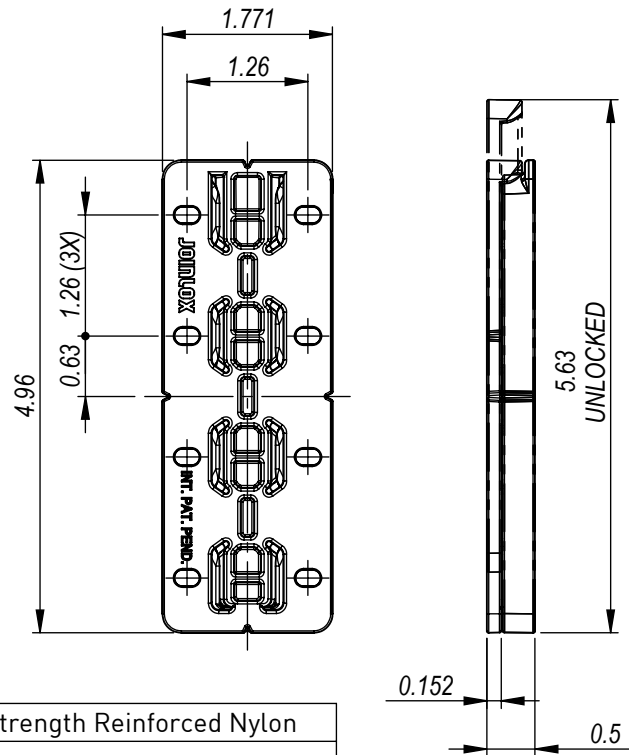

Striplox Pro 55

Rapid Assembly Systems

Mounting Data Sheet - US Version

All dimension in inches

General Dimensions

Material	High Strength Reinforced Nylon
Colour	Black
Fixing Method	8g Screws or Glue

*Ensure sufficient screw embedment in substrate.

Mounting Dimensions