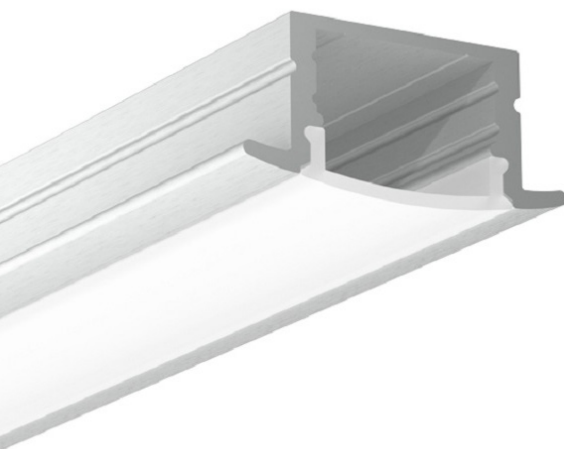

# ALUMINUM LIGHTING PROFILE

## 5/8" RECESSED

**A COMPACT RECESSED PROFILE ALLOWING YOU TO MAKE THE LED SOURCE INVISIBLE.**

The edges on each side of this extrusion allow recessed installation giving it style with a discreet and neat appearance.

- Richelieu's new aluminum RECESSED profile solution fits tape light and tape light rolls (sold separately)
- Designed for installation under cabinets or within furniture
- Customize your lengths as needed profiles can be cut easily with a miter saw
- Slim design
- Includes the opal lens that gives a uniform look with no dot effect
- cRUus certified
- The opal lens offers 65% translucency with 100% diffusion

### PERFECT FOR:

- Countertop lighting
- Display lighting
- Interior closet
- Hotel accent lighting
- Under shelf
- Cove lighting

No.	Description	Dimensions (H x L)	Finish
30145350	Recessed aluminum profile	5/8" x 8' (16 mm x 2.4 m)	Aluminum, White