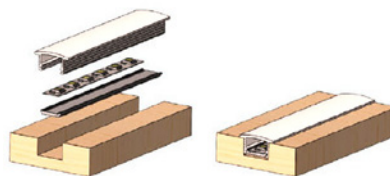

## 5/8" RECESSED

**A COMPACT RECESSED PROFILE ALLOWING YOU TO MAKE THE LED SOURCE INVISIBLE.**

The edges on each side of this extrusion allow recessed installation giving it style with a discreet and neat appearance.

- Richelieu's new aluminum RECESSED profile solution fits tape light and tape light rolls (sold separately)
- Designed for installation under cabinets or within furniture
- Customize your lengths as needed profiles can be cut easily with a miter saw
- Slim design
- Includes the opal lens that gives a uniform look with no dot effect
- cRUus certified
- The opal lens offers 65% translucency with 100% diffusion

### PERFECT FOR:

- Countertop lighting
- Display lighting
- Interior closet
- Hotel accent lighting
- Under shelf
- Cove lighting

No.	Description	Dimensions (H x L)	Finish
30145350	Recessed aluminum profile	5/8" x 8' (16 mm x 2.4 m)	Aluminum, White