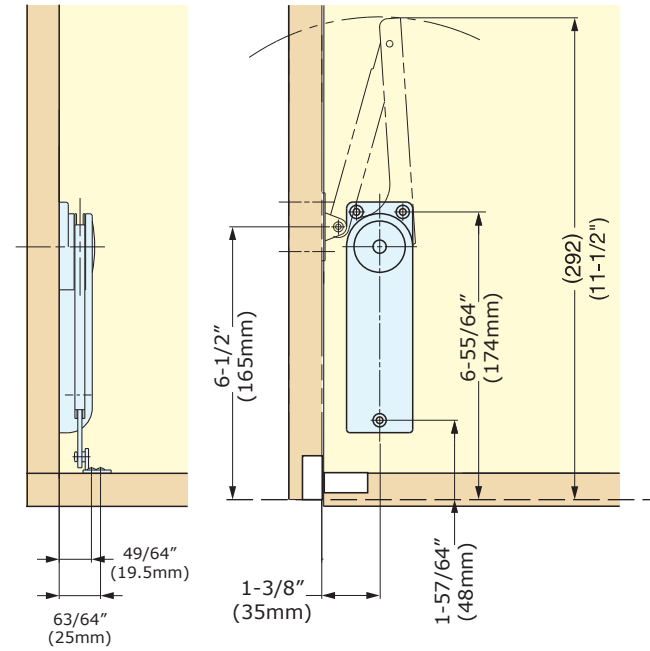

Drop Hinge Installation