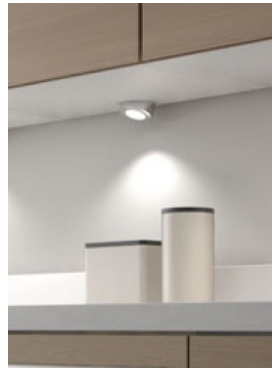

Option 3
Smally with angled trim ring

No.	Description	Depth	Ø	Finish
153122010	LED Smally warm white	15/32" (12 mm)	2 9/32" (58 mm)	Aluminum
152124010	LED Smally neutral white			
15312010	Round trim ring	3/4" (19 mm)	2 15/16" (74 mm)	
15314010	20° angled trim ring	1 5/32" (37 mm)	2 15/16" (74 mm)	

POWER SUPPLY OPTIONS

No.	Description
51206	6W max.
51215	15W max.
51230	30W max.
51260	60W max.

SWITCH OPTIONS

No.	Description
152125601	Touch-me switch
152127010	Call-me switch
152126003	Capsens

IDEAL FOR:

- Countertop task lighting
- Interior cabinet lighting
- Accent lighting for bookcases and display cases
- Commercial display lighting