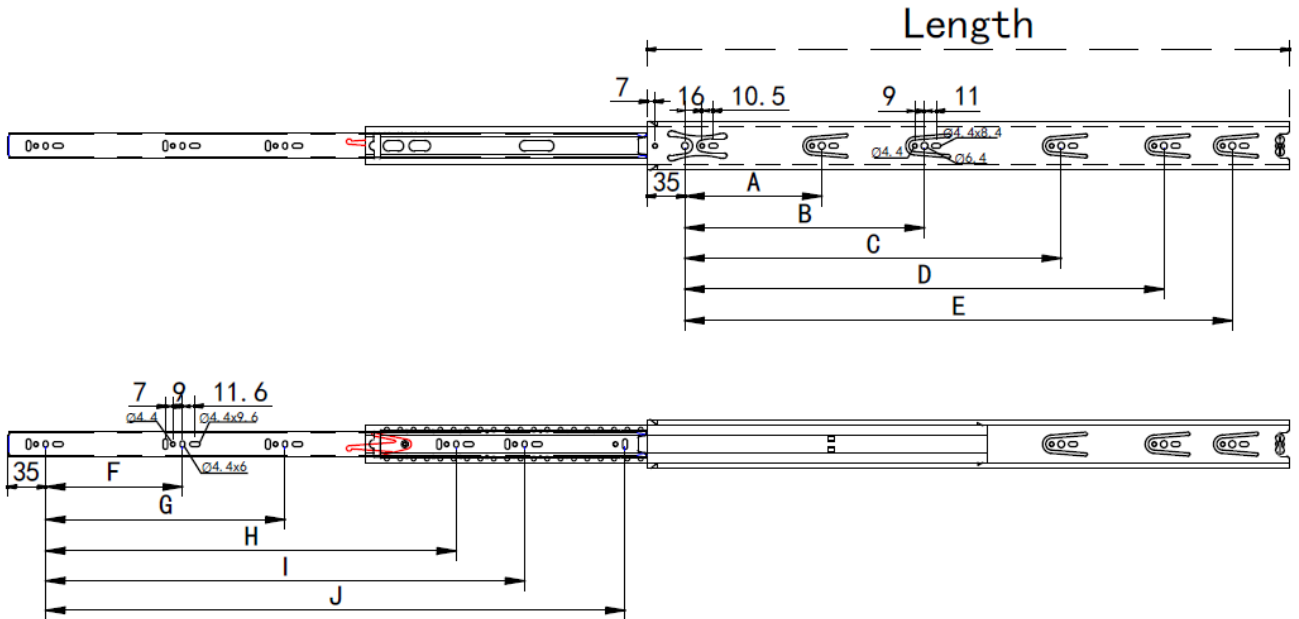

Combining strength and precision, they are perfect for all your projects.

Applications

- Kitchen and outdoor furniture
- Drawer under sink
- Garage
- Pool / Spa
- Boat

Characteristics

- Corrosion resistant
- KCMA certification
- 300 hours salt spray test
- Compatible with industry Standard drilling (Accuride, Sugatsune)
- 45 mm profile
- Soft closing mechanism

No.	Length (mm)	Mechanism	Load Capacity
304170400	400	Self-close	44 kg
304170450	450	Self-Close	44 kg
304170500	500	Self-Close	44 kg
304170550	550	Self-Close	44 kg
304SC170400	400	Soft-Close	35 kg
304SC170450	450	Soft-Close	35 kg
304SC170500	500	Soft-Close	35 kg
304SC170550	550	Soft-Close	35 kg

SELF-CLOSING

Installation Clearance:

12.7 (0, +0.8)

Item #	Length	A	B	C	D	E	F	G	H	I	J
304170400	400	128	224	320	-	-	128	-	-	-	342
304170450	450	128	224	352	-	-	128	320	-	-	392
304170500	500	128	224	352	416	-	128	192	352	-	442
304170550	550	128	224	352	448	-	128	224	416	-	492

SOFT-CLOSE

Item #	Length	A	B	C	D	E	F	G	H	I	J
304SC170400	400	128	192	-	-	312	128	-	-	-	269
304SC170450	450	128	224	-	-	362	128	224	-	-	319
304SC170500	500	128	224	-	-	412	128	224		-	369
304SC170550	550	128	224	352	-	462	128	256		-	419