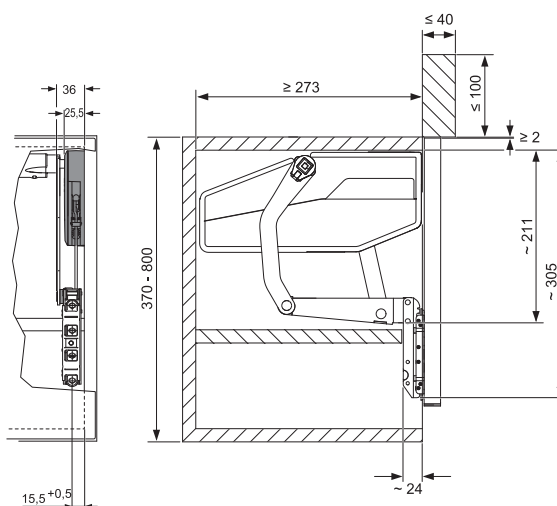

Load capacity for door height

Product number	14-9/16" (370mm)	15-3/4" (400mm)	17-23/32" (450mm)	19-11/16" (500mm)	21-21/32" (550mm)	23-5/8" (600mm)	26-3/8" (670mm)	27-9/16" (700mm)	29-17/32" (750mm)	31-1/2" (800mm)
2719280							12.6 to 24.9lb*	12.3 to 24.5lb*	11.9 to 23.6lb*	11.7 to 22.7lb*
2719310							18.7 to 37.7lb*	18.5 to 36.8lb*	18.1 to 35.3lb*	17.6 to 33.7lb*
2719240				5.51 to 13lb*	5.51 to 12.3lb*	5.51 to 11.7lb*				
2719270				11 to 22lb*	10.6 to 21.2lb*	10.4 to 20.5lb*	9.92 to 18.7lb*			
2719260	7.5 to 14.3lb*	7.28 to 13.9lb*	7.05 to 13.4lb*	6.61 to 12.8lb*						

TIGHTEN THE PREMOUNTED EURO SCREWS

SPRING FORCE ADJUSTMENT

Use a screwdriver to adjust the spring force to the weight of the door for a light and effortless lift action.

SIMPLY CLICK-LOCK IN PLACE

TORSION BARS

Anodized aluminum
(Requires one of the following)

Product number	Carcass width		Carcass thickness		Bar length	
	(in)	(mm)	(in)	(mm)	(in)	(mm)
2719180	23-5/8	600	5/8 / 3/4	16 / 19	18-21/32	474
2719190	31-1/2	800	5/8 / 3/4	16 / 19	26-17/32	674
2719200	35-7/16	900	5/8 / 3/4	16 / 19	30-15/32	774
2719210	39-3/8	1 000	5/8 / 3/4	16 / 19	34-13/32	874
2719220	47-1/4	1 200	5/8 / 3/4	16 / 19	42-9/32	1 074
2718540	62-63/64	1 600	5/8 / 3/4	16 / 19	57-7/8	1 470

COMPACT DESIGN, EASY ASSEMBLY

COVER CAP

for opening system "FREEswing"
(Requires one of the following, sold by pair)

Product number	Color
2718207100	Gray
271820930	White

ADAPTOR

for 25/32" (20mm)
aluminum frame (Optional)