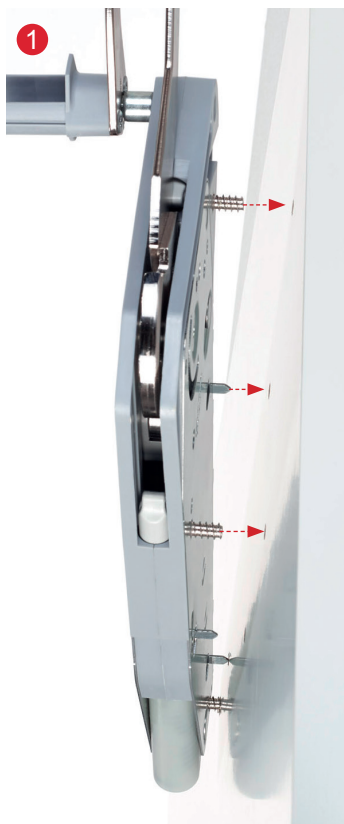

SOFT & FLUID MOVEMENT SEQUENCES

Even heavy doors open and close effortlessly.

- “Multi-Position-STOPP”
- German Design Award SPECIAL MENTION 2015

“FREEswing” FITTING SET

Nickel plated

A set consists of:

- 2 “FREEswing” fittings (right and left)
- 2 door connecting plates
- 2 sleeves
- Drilling pattern

Load capacity for door height

Product number	14-9/16" (370mm)	15-3/4" (400mm)	17-23/32" (450mm)	19-11/16" (500mm)	21-21/32" (550mm)	23-5/8" (600mm)	26-3/8" (670mm)	27-9/16" (700mm)	29-17/32" (750mm)	31-1/2" (800mm)
2719280							12.6 to 24.9lb*	12.3 to 24.5lb*	11.9 to 23.6lb*	11.7 to 22.7lb*
2719310							18.7 to 37.7lb*	18.5 to 36.8lb*	18.1 to 35.3lb*	17.6 to 33.7lb*
2719240				5.51 to 13lb*	5.51 to 12.3lb*	5.51 to 11.7lb*				
2719270				11 to 22lb*	10.6 to 21.2lb*	10.4 to 20.5lb*	9.92 to 18.7lb*			
2719260	7.5 to 14.3lb*	7.28 to 13.9lb*	7.05 to 13.4lb*	6.61 to 12.8lb*						

* Including door weight and handle weight

"FREEswing" - OPENING MECHANISM

Reliable power pack, slimline design, strong performance

"ClickFixx", positioning tabs and premounted screws make assembly simple and errorproof.

TIGHTEN THE PREMOUNTED EURO SCREWS

SPRING FORCE ADJUSTMENT

Use a screwdriver to adjust the spring force to the weight of the door for a light and effortless lift action.

SIMPLY CLICK-LOCK IN PLACE

TORSION BARS