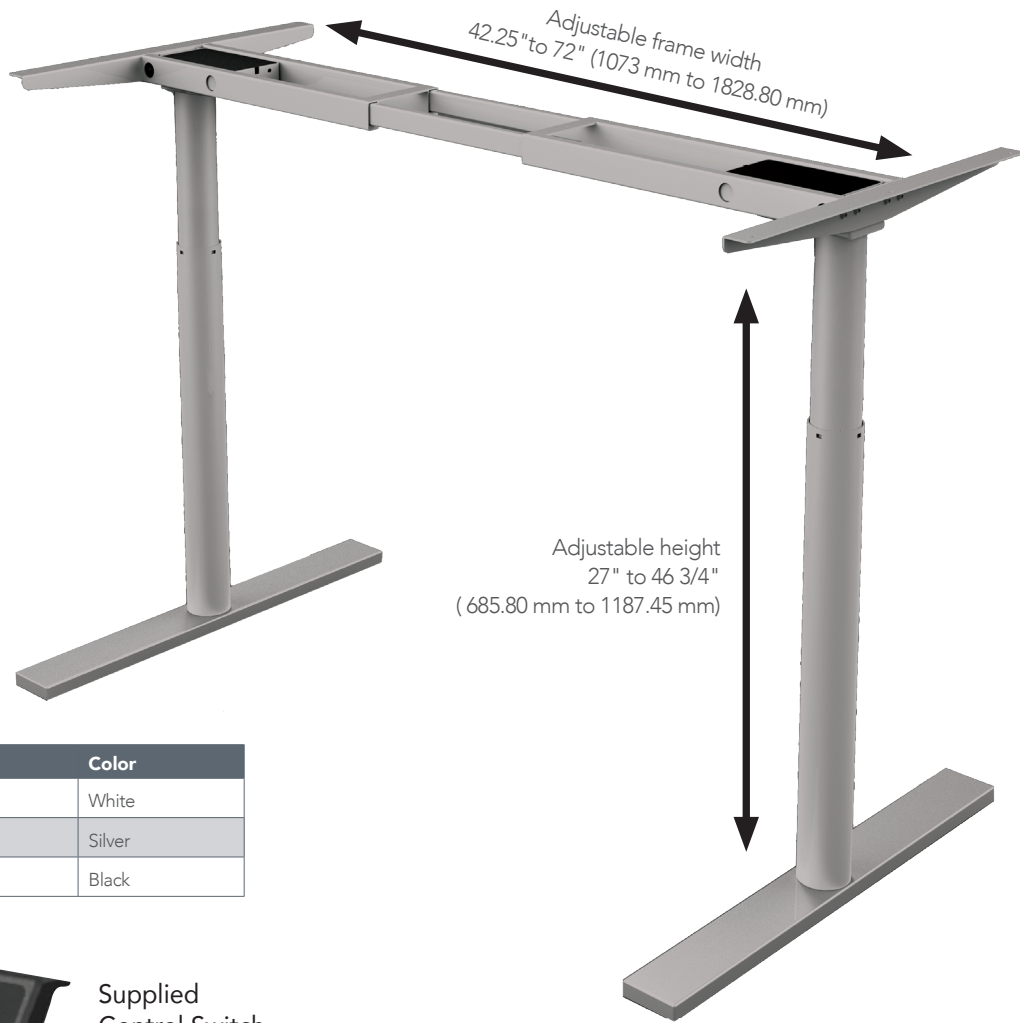

ACES

HEIGHT ADJUSTABLE DESK BASE

HOLD ALL
THE ACES WITH
THESE ADJUSTABLE
DESK BASE!

ACES HEIGHT ADJUSTABLE DESK BASE

Includes basic UP/DOWN control switch. Powder-coated steel construction and powerful DC motors with high lifting capacities. The sophisticated programming in the control box creates the quality of movement you'd expect from a high-end product. Software ensures soft start/stop.

ADVANTAGES AND BENEFITS

- Round table legs
- Adjustable height: 27" to 46.75" (686 mm to 1187mm)
- Adjustable width: 42.25" to 72" (1073 mm to 1829m)
- Load capacity: 250 lb (113 kg)
- 2 powerful DC motors
- Travel speed: 1.5" (38.1mm)
- Adjustable leveling legs

HEIGHT ADJUST DESK BASE

No.	Color
50078430	White
500784100	Silver
50078490	Black

Supplied
Control Switch

OPTIONS

OPTIONAL PROGRAMMABLE SWITCH

- Optional Programmable Switch
- 4 programmable positions with LED readout of desk height

No.	Color
50078490	Black