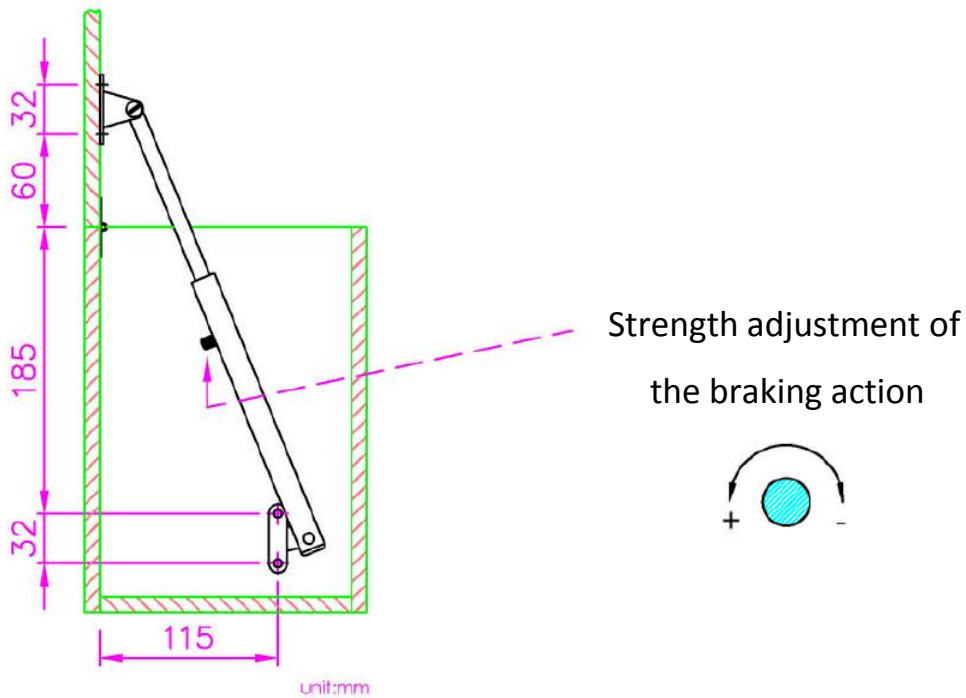

# Mounting instructions for BP36078110

To change for Left or Right hand mounting

1 – Push out the Terminal cap

2 – Change the console and insert the terminal cap

3 – Change the fixing-bracket on other side