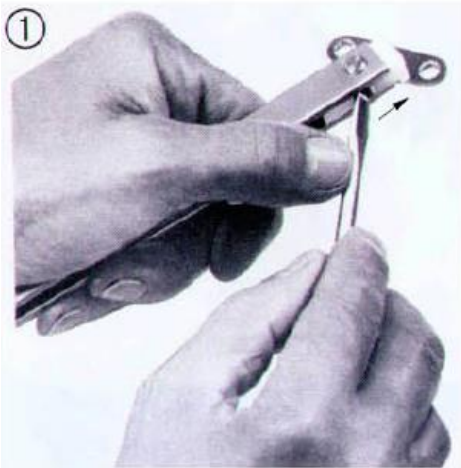

# Mounting instructions for BP36078110

To change for Left or Right hand mounting

1 – Push out the Terminal cap

2 – Change the console and insert the terminal cap

3 – Change the fixing-bracket on other side