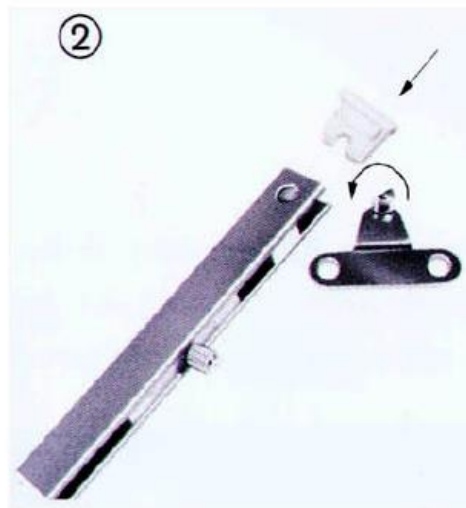

# Mounting instructions for BP36078110

To change for Left or Right hand mounting

1 – Push out the Terminal cap

2 – Change the console and insert the terminal cap

3 – Change the fixing-bracket on other side