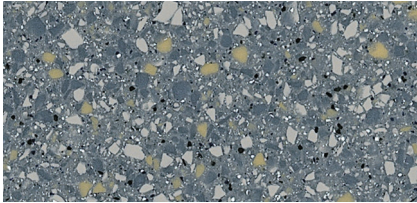

9233SS BEACHFRONT

BROOKLYN CONCRETE
9219GS

ZEN GREY
9115GS

FLINT ROCK
9207CS

FRENCH BLUE MELANGE
9024ML

HIDDEN SPACE
9227SS

HOT STONE
9201GS

MIDNIGHT MELANGE
9091ML

CLOUDED
9107CS

GOLD GLITZ
9108CS

BLACK ONYX MIRAGE
9092MG

NIGHT STARS
9105CS

9226SS SILVER SMOKE

Sinks

Wilsonart® Solid Surface Sinks are acrylic cast-molded for an integral fit to Wilsonart® Solid Surface slabs creating a seamless appearance for aesthetic appeal and easy maintenance. An integral overflow is optional with most vanity sinks. Some sinks are special order and require a longer lead time. Sink drawings are available at www.wilsonart.com.