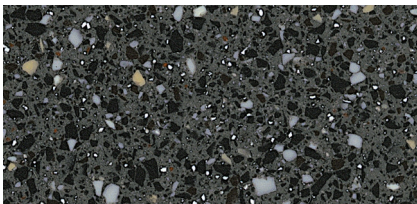

9233SS BEACHFRONT

BROOKLYN CONCRETE
9219GS

ZEN GREY
9115GS

FLINT ROCK
9207CS

FRENCH BLUE MELANGE
9024ML

HIDDEN SPACE
9227SS

HOT STONE
9201GS

MIDNIGHT MELANGE
9091ML

CLOUDED
9107CS

GOLD GLITZ
9108CS

BLACK ONYX MIRAGE
9092MG

NIGHT STARS
9105CS

9226SS SILVER SMOKE

Sinks

Wilsonart® Solid Surface Sinks are acrylic cast-molded for an integral fit to Wilsonart® Solid Surface slabs creating a seamless appearance for aesthetic appeal and easy maintenance. An integral overflow is optional with most vanity sinks. Some sinks are special order and require a longer lead time. Sink drawings are available at www.wilsonart.com.