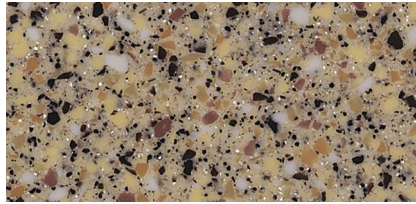

ANTIQUÉ WHITE
1572SL

PEBBLE
9036EA

BLANCO RIVERSTONE
9137RS

OATMEAL
9101GS

SEA STONE
9202CS

BAJA MELANGE
9030ML

CASHMERE MIRAGE
9135MG

ARCTIC MELANGE
9070ML

LIGHT BEIGE MIRAGE
1531MG

CHAMPAGNE ICE
9205CE

MARZIPAN MIRAGE
9130MG

DESERT ICE
9206CE

SANDY RIVERSTONE
9197RS

BEIGE TEMPEST
1530TM

CARAMEL MELANGE
9033ML

9236SS BEIGE TRAVERTINE

9232SS PEACE GREY

MAPLE HARVEST
9106CS

QUARRY MELANGE
9041ML

TUMBLED STONE
9220CE

CHICORY CREAM MELANGE
9047ML

BEACHFRONT
9233SS

BLUESTONE
9074EA

DUSK ICE
9203CE