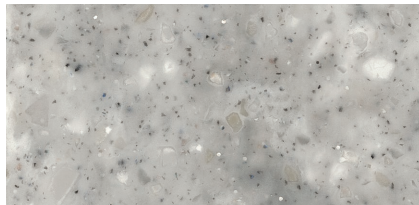

ARCTIC DUNE
9253CM

MOON GEYSER
9209CM

GOLDEN SAIL
9234SS

ANGEL FALLS
9223SS

EUROPA
9210CM

BEIGE TRAVERTINE
9236SS

GULFCOAST
9239SS

TRITON
9212CM

IRON FALLS
9238SS

JOVIAN
9211CM

CLASSIC TRAVERTINE
9235SS

ORION'S BELT
9213CM

WHISPER WHITE
9237SS

GREY BEOLA
9218CM

GREY LACE
9224SS

SILVER SMOKE
9226SS