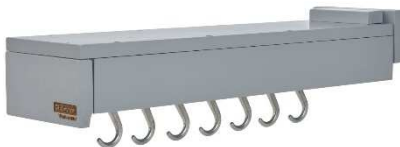

Home storage made simple!

Product features

- You'll never bend, stretch or struggle to reach your cookware again.
- Designed to fit any standard-depth base cabinet.
- Accommodates heavy cookware including cast iron (75 lb – 34kg capacity).
- Synchronized motion and weighted hooks keep cookware in place while in use.
- Lifetime warranty.
- Blum Tandem full extension slides with soft close feature.
- Wood structure.
- 7 hooks included.
- Comes in maple or grey finish.
- Hidden undermount slides for a clearer look to the whole unit.
- Top mounted.
- Rear bracket for face frame application included.

Suggested product

Additional hook **GLDHKSZC7**

Installation:

- Internal depth: 22" (559mm)
- Height: full height door
- Width: varies depending of the stored products

Code	Description	Replaces old code
GLDW22BC7	Pull out with Blumotion slides - maple	13988150
GLDW22BG7	Pull out with Blumotion slides – grey	13988100