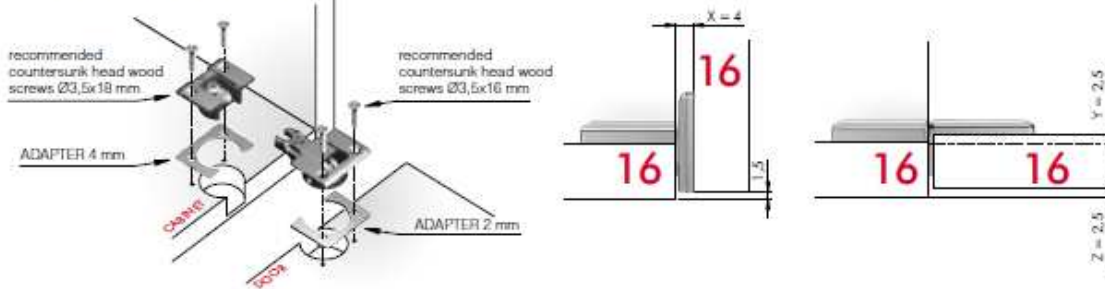

CABINET 16 mm WITH ADAPTER 4 mm THICK - DOOR 16 mm WITH ADAPTER 2 mm THICK

0 + 2 mm FURTHER VERTICAL ADJUSTMENT

CABINET 16 mm WITH ADAPTER 4 mm THICK - DOOR 19 mm WITHOUT ADAPTER

0 + 2 mm FURTHER VERTICAL ADJUSTMENT

CABINET 16 mm WITH ADAPTER 4 mm THICK - DOOR 20 mm WITHOUT ADAPTER

0 + 2 mm FURTHER VERTICAL ADJUSTMENT