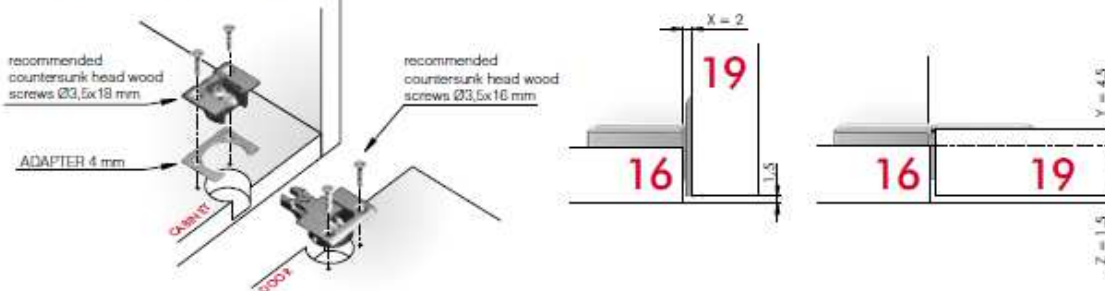

CABINET 16 mm WITH ADAPTER 4 mm THICK - DOOR 16 mm WITH ADAPTER 2 mm THICK

0 + 2 mm FURTHER VERTICAL ADJUSTMENT

CABINET 16 mm WITH ADAPTER 4 mm THICK - DOOR 19 mm WITHOUT ADAPTER

0 + 2 mm FURTHER VERTICAL ADJUSTMENT

CABINET 16 mm WITH ADAPTER 4 mm THICK - DOOR 20 mm WITHOUT ADAPTER

0 + 2 mm FURTHER VERTICAL ADJUSTMENT