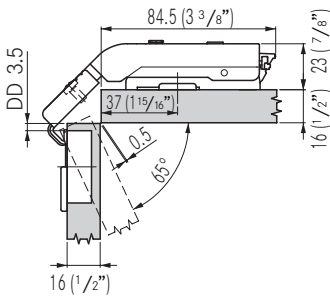

Hinge Application

19mm door thickness with base plate height 0

14mm door thickness with base plate height 0

15mm door thickness with base plate height 0

16mm door thickness with base plate height 0

24mm door thickness with base plate height 0

Screw-on	Dowelled	Cup dimensions
		<p>() Impresso</p>