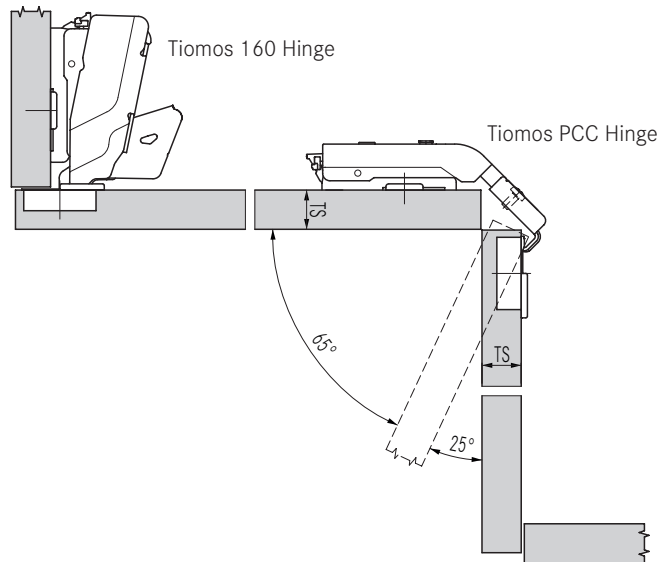

Hinge Application

19mm door thickness with base plate height 0

14mm door thickness with base plate height 0

15mm door thickness with base plate height 0

16mm door thickness with base plate height 0

24mm door thickness with base plate height 0

Screw-on	Dowelled	Cup dimensions
		<p>() Impresso</p>