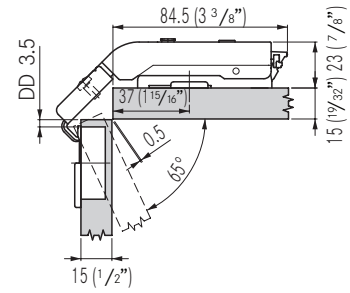

Hinge Application

19mm door thickness with base plate height 0

14mm door thickness with base plate height 0

15mm door thickness with base plate height 0

16mm door thickness with base plate height 0

24mm door thickness with base plate height 0

Screw-on	Dowelled	Cup dimensions
		<p>() Impresso</p>