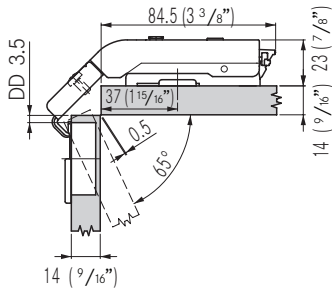

Hinge Application

19mm door thickness with base plate height 0

14mm door thickness with base plate height 0

15mm door thickness with base plate height 0

16mm door thickness with base plate height 0

24mm door thickness with base plate height 0

Screw-on	Dowelled	Cup dimensions
		<p>() Impresso</p>