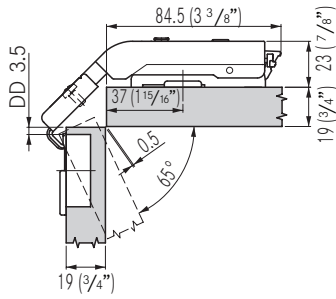

Hinge Application

19mm door thickness with base plate height 0

14mm door thickness with base plate height 0

15mm door thickness with base plate height 0

16mm door thickness with base plate height 0

24mm door thickness with base plate height 0

Screw-on	Dowelled	Cup dimensions
		<p>() Impresso</p>