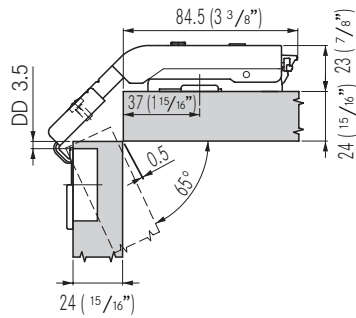

Hinge Application

19mm door thickness with base plate height 0

14mm door thickness with base plate height 0

15mm door thickness with base plate height 0

16mm door thickness with base plate height 0

24mm door thickness with base plate height 0

Screw-on	Dowelled	Cup dimensions
		<p>() Impresso</p>