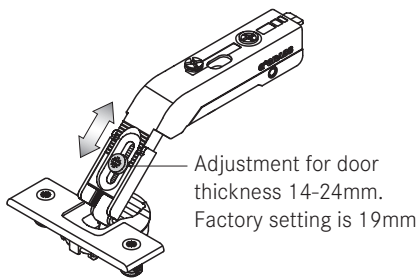

Hinge Application

19mm door thickness with base plate height 0

14mm door thickness with base plate height 0

15mm door thickness with base plate height 0

16mm door thickness with base plate height 0

24mm door thickness with base plate height 0

Screw-on	Dowelled	Cup dimensions
		<p>() Impresso</p>