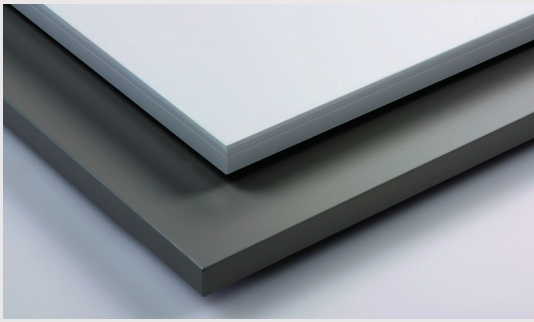

DOOR (SINGLE PIECE)

We offer a range of cabinet doors and custom-made components.

Matching edgebanding

HEIGHT		WIDTH	
minimum	maximum	minimum	maximum
3-3/4"	106-1/2"	3-3/4"	46-1/2"
95 mm	2705 mm	95 mm	1181 mm

- Doors larger than 50» (1.27 m) are not covered by any guarantee (warping or other things).
- We recommend the installation of a third hinge (without a spring) on doors that measure 36" (914 mm) or more.

www.richelieu.com

Visit the **Cabinet Doors / Eleganté Doors** section to try out our step-by-step ordering guidelines, which are simple and quick to follow.