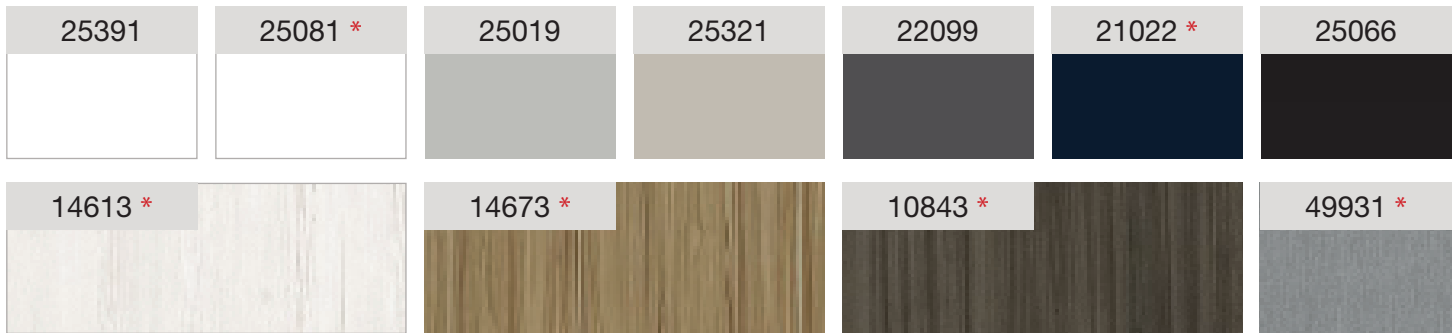

* New

GLOSS

18 mm x 48" x 108"		16 mm x 48" x 108"		HPL 0,7 mm x 48" x 120"	
White 25391	M7725391HG1836	White 25391	M7725391HG1636	White 25391	M7725391HGL0740
Pure White 25081 *	M7725081HG1836	Pure White 25081 *	M7725081HG1636	Pure White 25081 *	M7725081HGL0740
Light Gray 25019	M7725019HG1836	Light Gray 25019	M7725019HG1636	Light Gray 25019	M7725019HGL0740
Volcanic Gray 25321	M7725321HG1836	Volcanic Gray 25321	M7725321HG1636	Volcanic Gray 25321	M7725321HGL0740
Anthracite 22099	M7722099HG1836	Anthracite 22099	M7722099HG1636	Anthracite 22099	M7722099HGL0740
Black 25066	M7725066HG1836	Black 25066	M7725066HG1636	Black 25066	M7725066HGL0740

ULTRAMATT

18 mm x 48" x 108"		16 mm x 48" x 108"		HPL 0,7 mm x 48" x 120"	
White 25391	M7725391FG1836	White 25391	M7725391FG1636	White 25391	M7725391FGL0740
Pure White 25081 *	M7725081FG1836	Pure White 25081 *	M7725081FG1636	Pure White 25081 *	M7725081FGL0740
Light Gray 25019	M7725019FG1836	Light Gray 25019	M7725019FG1636	Light Gray 25019	M7725019FGL0740
Volcanic Gray 25321	M7725321FG1836	Volcanic Gray 25321	M7725321FG1636	Volcanic Gray 25321	M7725321FGL0740
Anthracite 22099	M7722099FG1836	Anthracite 22099	M7722099FG1636	Anthracite 22099	M7722099FGL0740
Midnight Blue 21022 *	M7721022FG1836	Midnight Blue 21022 *	M7721022FG1636	Midnight Blue 21022 *	M7721022FGL0740
Black 25066	M7725066FG1836	Black 25066	M7725066FG1636	Black 25066	M7725066FGL0740
Doredos Pine 14613 *	M7714613FG1836	Doredos Pine 14613 *	M7714613FG1636	Doredos Pine 14613 *	M7714613FGL0740
Ebony Aspen 14673 *	M7714673FG1836	Ebony Aspen 14673 *	M7714673FG1636	Ebony Aspen 14673 *	M7714673FGL0740
Dark Kraft Wood 10843 *	M7710843FG1836	Dark Kraft Wood 10843 *	M7710843FG1636	Dark Kraft Wood 10843 *	M7710843FGL0740
Alumina Pearl 49931 *	M7749931FG1836	Alumina Pearl 49931 *	M7749931FG1636	Alumina Pearl 49931 *	M7749931FGL0740

To buy complementary products, such as edgebanding, please visit our website to get the product code.