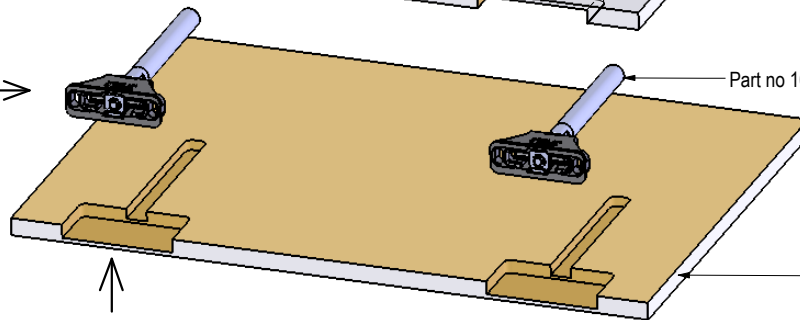

**TRIADE MINI 1621412G**  
(Sandwich panel construction)

Half panel

**TRIADE MINI shelf support**

Part no 1621412G

Half panel

Detail

**TRIADE MINI 1621412G WITH ALUM. PROFILE 1622410+ BP1622G**  
(Sandwich panel construction)