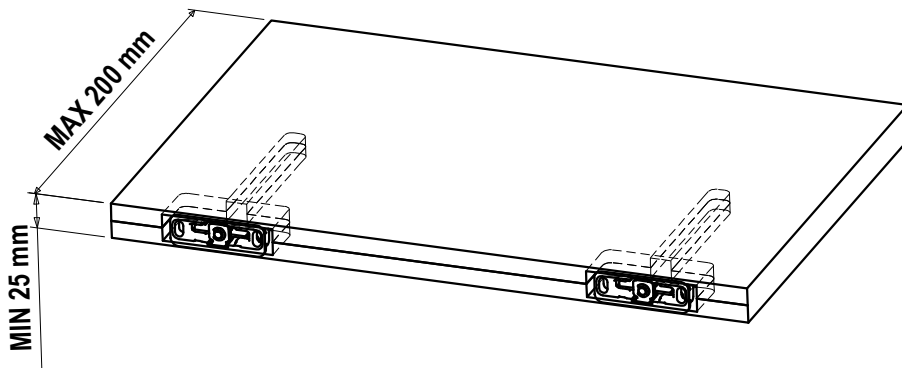

**TRIADE MINI 1621412G**  
(Sandwich panel construction)

Half panel

**TRIADE MINI shelf support**

Part no 1621412G

Half panel

Detail

**TRIADE MINI 1621412G WITH ALUM. PROFILE 1622410+ BP1622G**  
(Sandwich panel construction)