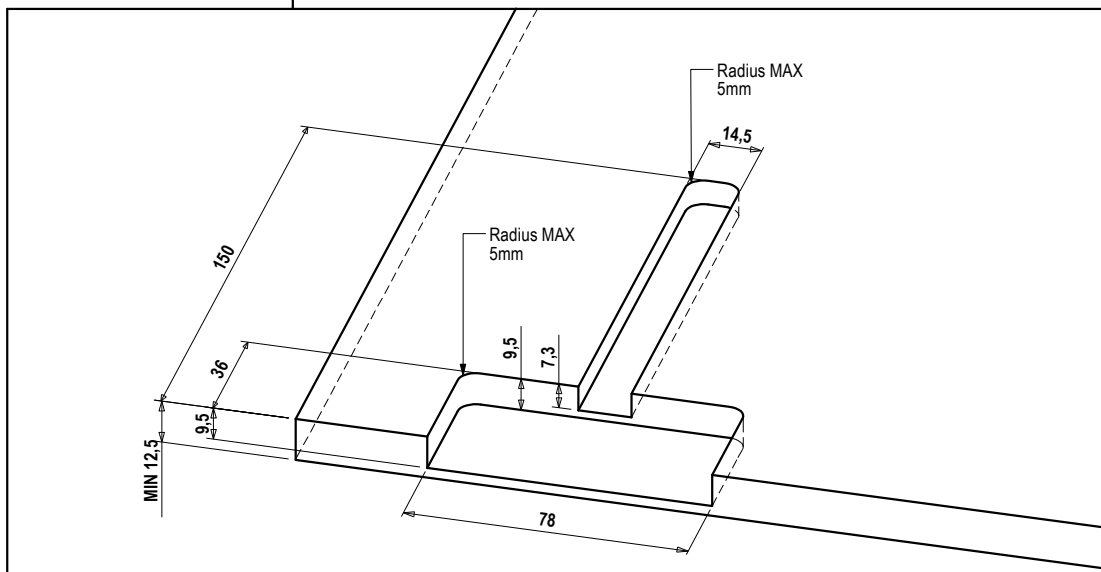

**TRIADE MINI 1621412G**  
(Sandwich panel construction)

Half panel

**TRIADE MINI shelf support**

Part no 1621412G

Half panel

Detail

**TRIADE MINI 1621412G WITH ALUM. PROFILE 1622410+ BP1622G**  
(Sandwich panel construction)