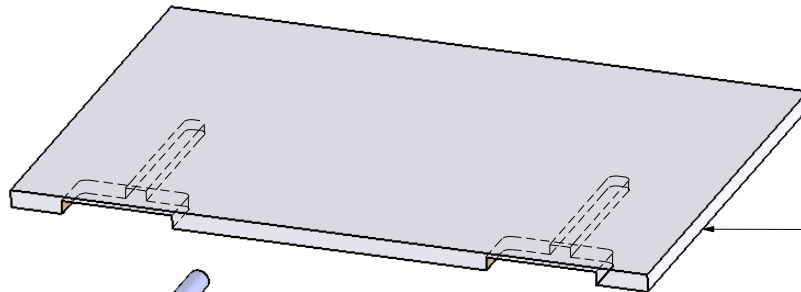

**TRIADE MINI 1621412G**  
(Sandwich panel construction)

Half panel

**TRIADE MINI shelf support**

Part no 1621412G

Half panel

Detail

**TRIADE MINI 1621412G WITH ALUM. PROFILE 1622410+ BP1622G**  
(Sandwich panel construction)