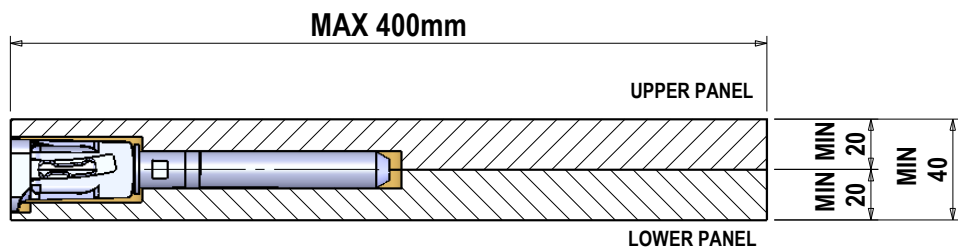

TRIADE MAXI 1621612G
(Sandwich panel construction)

**TRIADE MAXI
shelf support**

TRIADE MAXI 1621612G

(Sandwich panel construction)

UPPER PANEL working

LOWER PANEL working

TRIADE MAXI 1621612G WITH ALUM. PROFILE 1622510+ BP1622G
(Sandwich panel construction)

TRIADE MAXI with aluminium profile

UPPER PANEL working

LOWER PANEL working