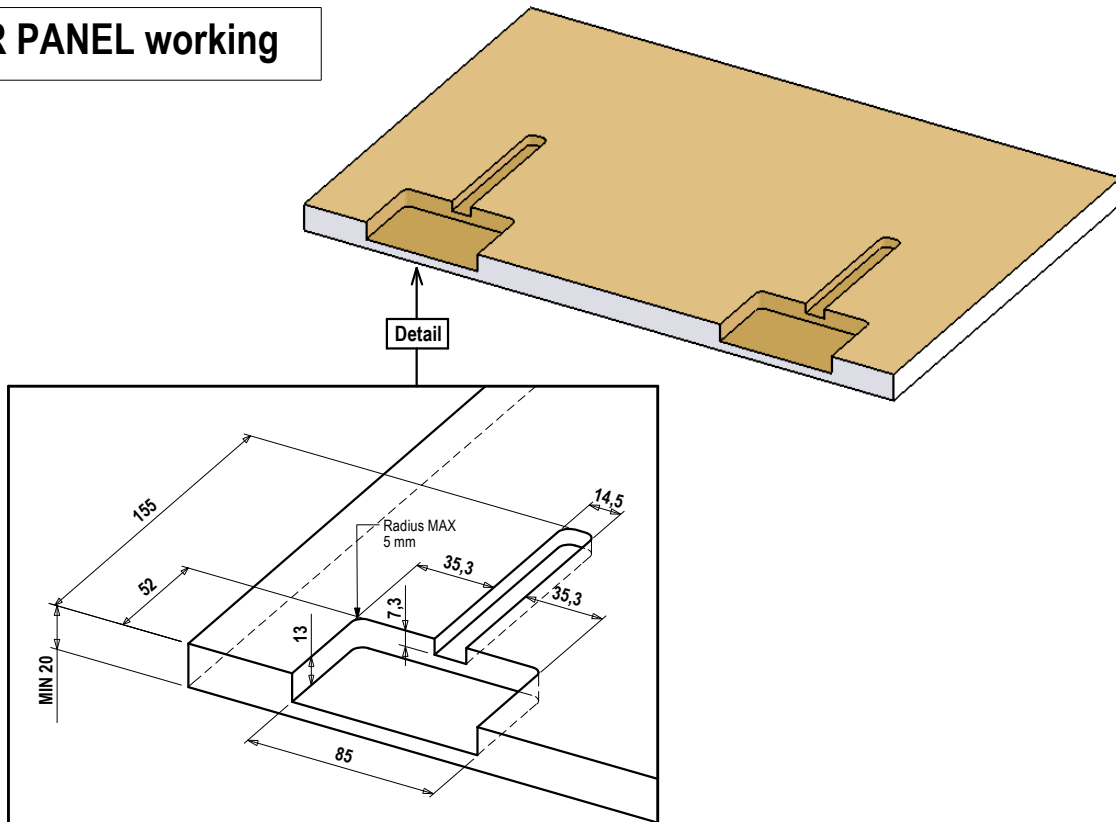

TRIADE MAXI 1621612G
(Sandwich panel construction)

**TRIADE MAXI
shelf support**

TRIADE MAXI 1621612G

(Sandwich panel construction)

UPPER PANEL working

LOWER PANEL working

TRIADE MAXI 1621612G WITH ALUM. PROFILE 1622510+ BP1622G
(Sandwich panel construction)

TRIADE MAXI with aluminium profile

UPPER PANEL working

LOWER PANEL working