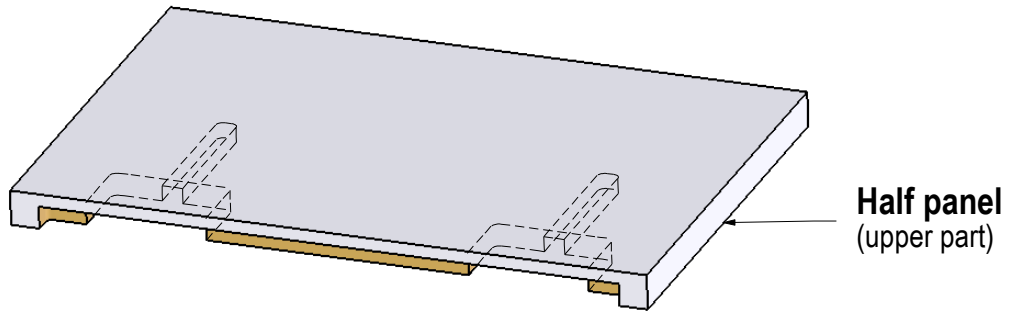

TRIADE MAXI 1621612G
(Sandwich panel construction)

**TRIADE MAXI
shelf support**

TRIADE MAXI 1621612G

(Sandwich panel construction)

UPPER PANEL working

LOWER PANEL working

TRIADE MAXI 1621612G WITH ALUM. PROFILE 1622510+ BP1622G
(Sandwich panel construction)

TRIADE MAXI with aluminium profile

UPPER PANEL working

LOWER PANEL working