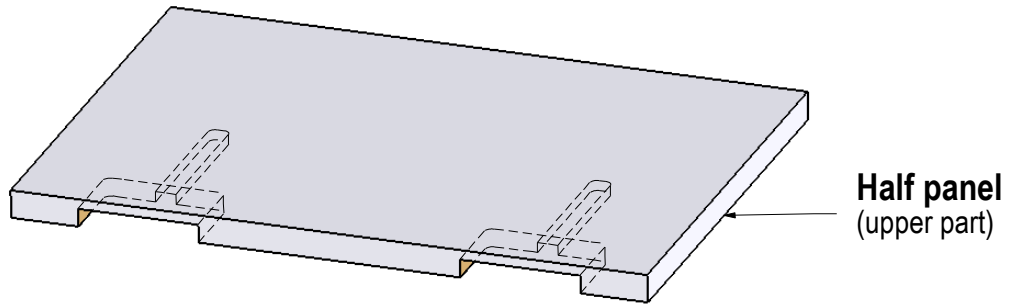

TRIADE MAXI 1621612G
(Sandwich panel construction)

**TRIADE MAXI
shelf support**

TRIADE MAXI 1621612G

(Sandwich panel construction)

UPPER PANEL working

LOWER PANEL working

TRIADE MAXI 1621612G WITH ALUM. PROFILE 1622510+ BP1622G
(Sandwich panel construction)

TRIADE MAXI with aluminium profile

UPPER PANEL working

LOWER PANEL working