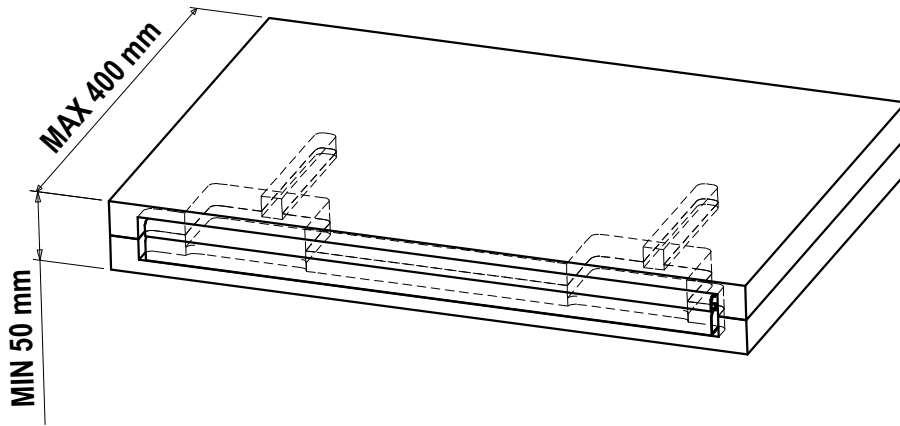

TRIADE MAXI 1621612G
(Sandwich panel construction)

**TRIADE MAXI
shelf support**

TRIADE MAXI 1621612G

(Sandwich panel construction)

UPPER PANEL working

LOWER PANEL working

TRIADE MAXI 1621612G WITH ALUM. PROFILE 1622510+ BP1622G
(Sandwich panel construction)

TRIADE MAXI with aluminium profile

UPPER PANEL working

LOWER PANEL working