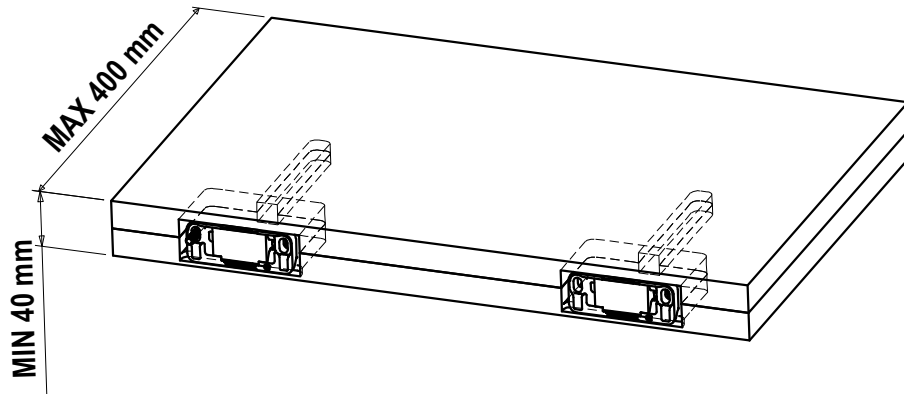

TRIADE MAXI 1621612G
(Sandwich panel construction)

**TRIADE MAXI
shelf support**

TRIADE MAXI 1621612G

(Sandwich panel construction)

UPPER PANEL working

LOWER PANEL working

TRIADE MAXI 1621612G WITH ALUM. PROFILE 1622510+ BP1622G
(Sandwich panel construction)

TRIADE MAXI with aluminium profile

UPPER PANEL working

LOWER PANEL working