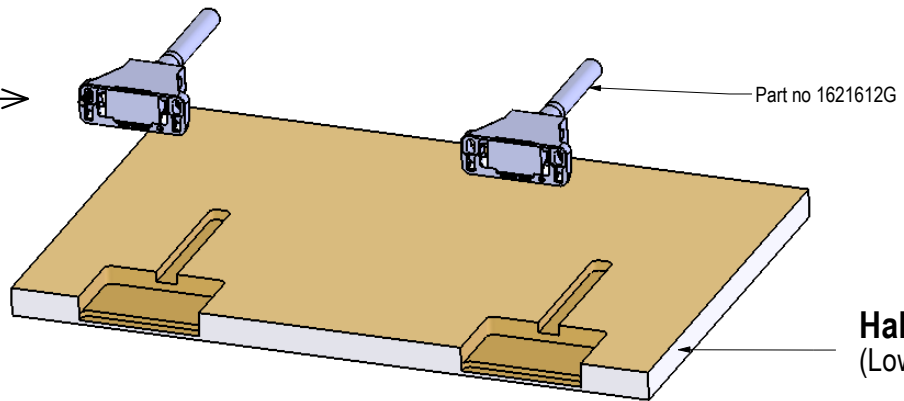

TRIADE MAXI 1621612G
(Sandwich panel construction)

**TRIADE MAXI
shelf support**

TRIADE MAXI 1621612G

(Sandwich panel construction)

UPPER PANEL working

LOWER PANEL working

TRIADE MAXI 1621612G WITH ALUM. PROFILE 1622510+ BP1622G
(Sandwich panel construction)

TRIADE MAXI with aluminium profile

UPPER PANEL working

LOWER PANEL working