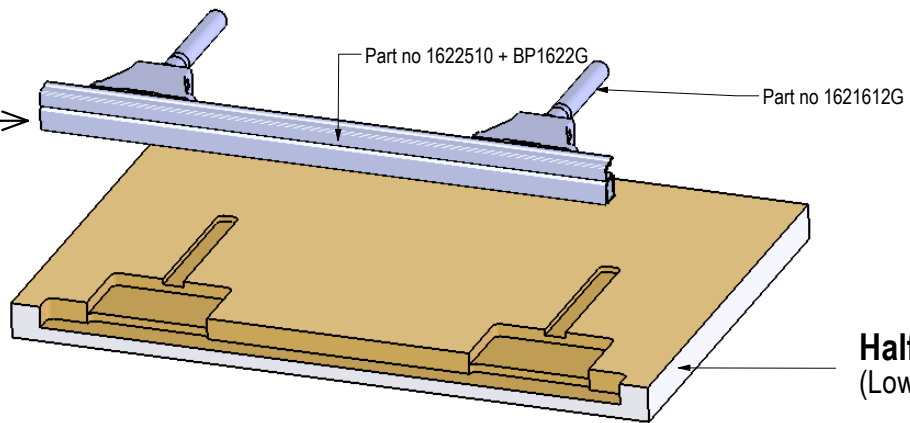

TRIADE MAXI 1621612G
(Sandwich panel construction)

**TRIADE MAXI
shelf support**

TRIADE MAXI 1621612G

(Sandwich panel construction)

UPPER PANEL working

LOWER PANEL working

TRIADE MAXI 1621612G WITH ALUM. PROFILE 1622510+ BP1622G
(Sandwich panel construction)

TRIADE MAXI with aluminium profile

UPPER PANEL working

LOWER PANEL working