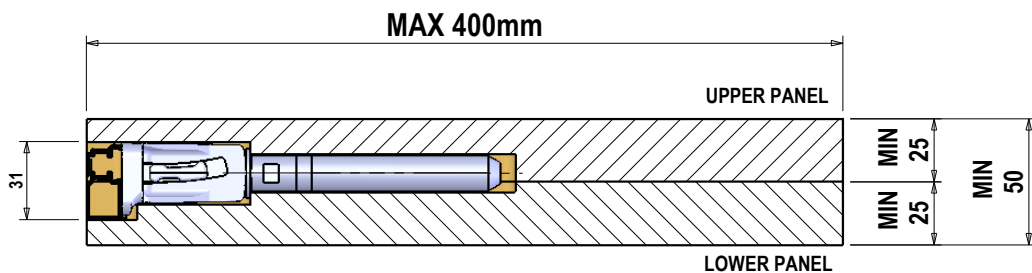

TRIADE MAXI 1621612G
(Sandwich panel construction)

**TRIADE MAXI
shelf support**

TRIADE MAXI 1621612G

(Sandwich panel construction)

UPPER PANEL working

LOWER PANEL working

TRIADE MAXI 1621612G WITH ALUM. PROFILE 1622510+ BP1622G
(Sandwich panel construction)

TRIADE MAXI with aluminium profile

UPPER PANEL working

LOWER PANEL working