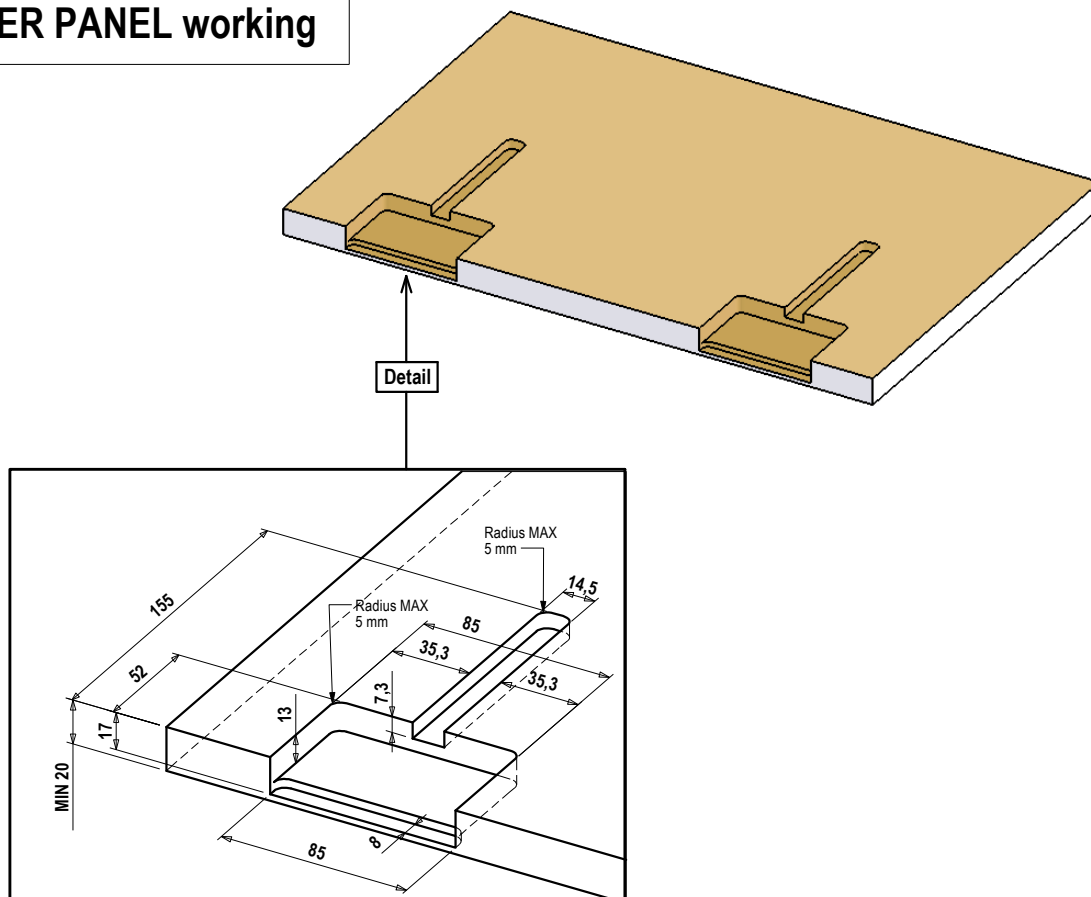

TRIADE MAXI 1621612G
(Sandwich panel construction)

**TRIADE MAXI
shelf support**

TRIADE MAXI 1621612G

(Sandwich panel construction)

UPPER PANEL working

LOWER PANEL working

TRIADE MAXI 1621612G WITH ALUM. PROFILE 1622510+ BP1622G
(Sandwich panel construction)

TRIADE MAXI with aluminium profile

UPPER PANEL working

LOWER PANEL working