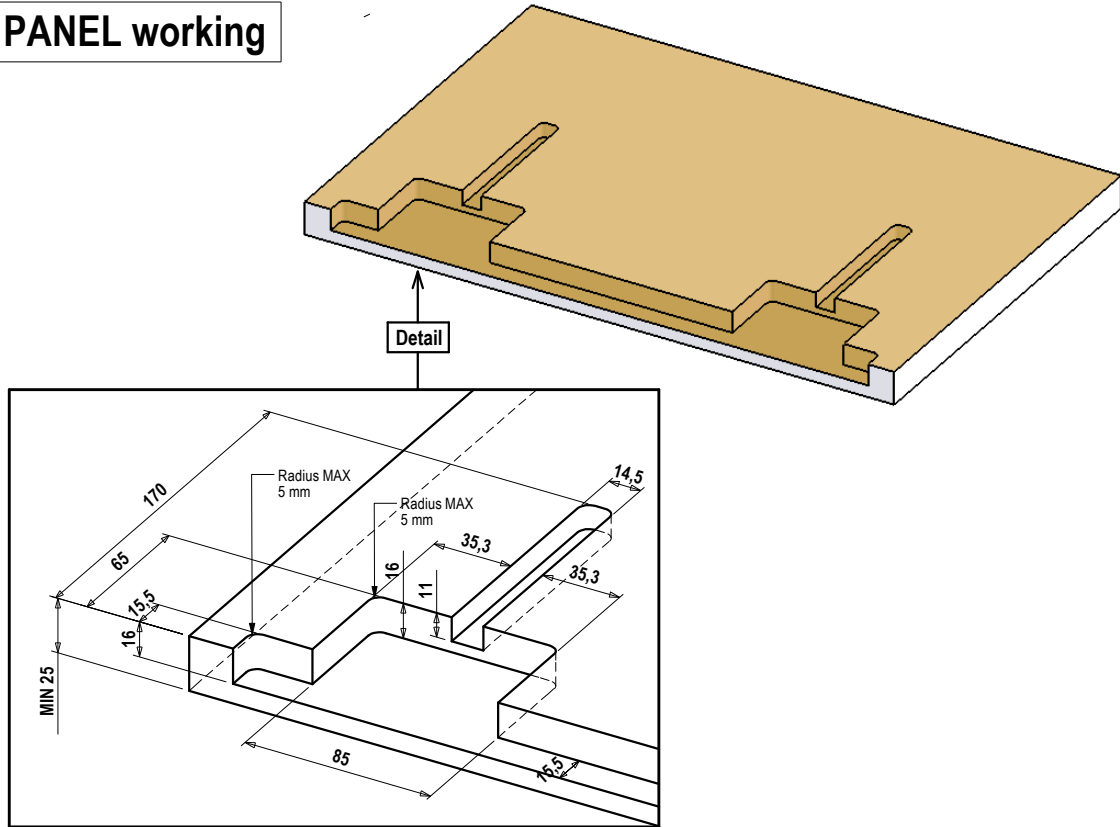

TRIADE MAXI 1621612G
(Sandwich panel construction)

**TRIADE MAXI
shelf support**

TRIADE MAXI 1621612G

(Sandwich panel construction)

UPPER PANEL working

LOWER PANEL working

TRIADE MAXI 1621612G WITH ALUM. PROFILE 1622510+ BP1622G
(Sandwich panel construction)

TRIADE MAXI with aluminium profile

UPPER PANEL working

LOWER PANEL working