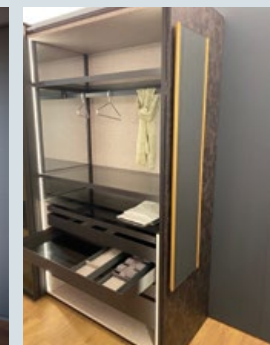

Pull-out mirrors

No.	Dimensions (W x D x H)	Finish
101114160	13 1/4" x 1 5/16" x 55"	Satin brass
101114195	(337 mm x 33 mm	Aluminum
101114900	x 1400 mm)	Matte black

Designed for wardrobe cabinets with a depth of 14" (356 mm) or more.