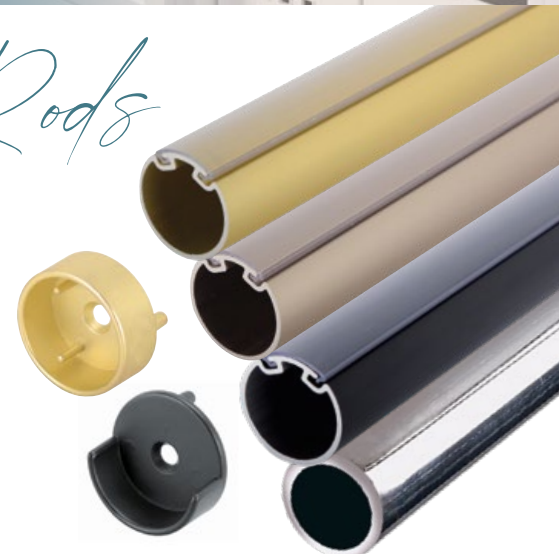

The ultimate storage solution for laundry rooms and closets, practical and sophisticated!

Pull-out wire basket

Width	Height	Chrome	Matte nickel	Matte black
18"	6"	8561814140	8561814184	8561814900
	11"	8511814140	8511814184	8511814900
	17"	8571814140	8571814184	8571814900
24"	6"	8562414140	8562414184	8562414900
	11"	8512414140	8512414184	8512414900
	17"	8572414140	8572414184	8572414900
30"	6"	8563014140	8563014184	8563014900
	11"	8513014140	8513014184	8513014900
	17"	8573014140	8573014184	8573014900

Canvas liner

Width	Height	Beige
18"	6"	061814034
	11"	111814034
	17"	171814034
24"	6"	062414034
	11"	112414034
	17"	172414034
30"	6"	063014034
	11"	113014034
	17"	173014034

Plastic liner

Width	Basket height	
18"	6"	0618011
	11" or 17"	1118011
24"	6"	0624011
	11" or 17"	1124011
30"	6"	0630011
	11" or 17"	1130011

A choice of 4 finishes to match the stylish **Richelieu Design-R** closet accessories

Aluminum anti-scratch capped round closet rods and rod supports

Products	Diam.	Matte brass	Matte nickel	Matte black
Aluminium capped rods	1 5/16"	1215618160	1215618184	1215618900
Open dowel supports	1 5/16"	2215601160	2215601184	2215601900
Closed dowel supports	1 5/16"	2215614160	2215614184	2215614900

Chromed steel round closet rods and rod supports

Products	Diam.	Chrome
Chromed steel rod	1 1/4"	1212508140
Open dowel supports	1 5/16"	2215601140
Closed dowel supports	1 5/16"	2215611140

Rods