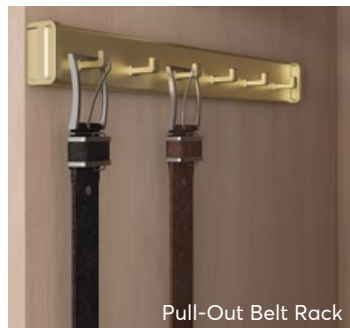

## PRODUCTS AND ACCESSORIES

*Elegance* and functionality

Shoe Rails

Pull-Out Belt Rack

Pull-Out Tie Rack

Pull-Out Scarf Rack

Valet rod

Optimize closet functionality with style! Discover **Richelieu's Design-R** closet accessories.

### Richelieu Design-R pull-out racks and shoe rails

All these elegant accessories are available in 4 trending finishes:

- Chrome
- Satin Brass
- Matte Nickel
- Matte Black

Pull-out racks	Depth	Chrome	Satin brass	Matte nickel	Matte black
Belt pull-out rack	12" (305 mm)	3542140	3542160	3542184	3542900
Tie pull-out rack		3562140	3562160	3562184	3562900
Valet Rod		3532140	3532160	3532184	3532900