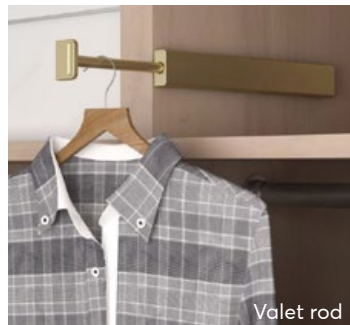

## PRODUCTS AND ACCESSORIES

*Elegance* and functionality

Shoe Rails

Pull-Out Belt Rack

Pull-Out Tie Rack

Pull-Out Scarf Rack

Valet rod

Optimize closet functionality with style! Discover **Richelieu's Design-R** closet accessories.

### Richelieu Design-R pull-out racks and shoe rails

All these elegant accessories are available in 4 trending finishes:

- Chrome
- Satin Brass
- Matte Nickel
- Matte Black

Pull-out racks	Depth	Chrome	Satin brass	Matte nickel	Matte black
Belt pull-out rack	12" (305 mm)	3542140	3542160	3542184	3542900
Tie pull-out rack		3562140	3562160	3562184	3562900
Valet Rod		3532140	3532160	3532184	3532900