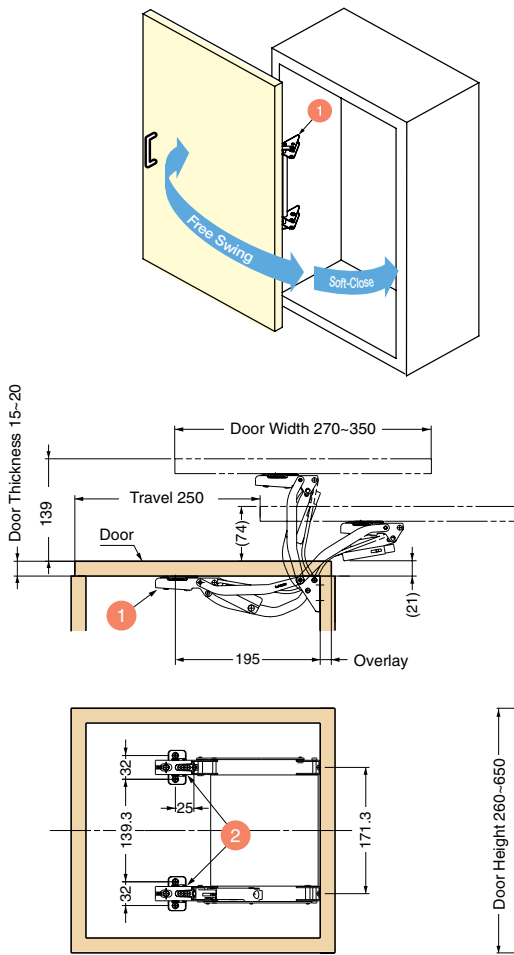

MonoFlat FAD™

MONOFLAT FAD (For Light Weight Doors) PAT.P

FAD-5

Door Width	270 ~ 350mm (10-5/8" ~ 13-25/32")
Door Height	260 ~ 650mm (10-1/4" ~ 25-19/32")
Door Thickness	15 ~ 20mm (19/32" ~ 25/32")
Door Weight	5kg (11lbs)

- **Lateral Swing Mechanism**
Allows doors to swing out laterally in a small radius, ideal for tight front space application.
- **Free Swing & Soft-close**
- **3-Way Adjustable**
- **Various Applications**
Can be used in single or double door configuration.
Ideal for cabinets in kitchen, bathroom, laundry room etc.
*For overlay use.

■ Hinge Dimensions

■ Part Details

Item No.	Box (sets)
FAD-5	1

No.	Qty	Part Name	Dimensions	Material / Finish
1	1pc	Hinge Body	Please see ■ Hinge Dimensions	<ul style="list-style-type: none"> • Material Aluminum, Polyacetal, Steel • Finish / Color Anodized, Grey, Nickel
2	2pcs	Mounting Plate		<ul style="list-style-type: none"> • Material Steel • Finish Nickel