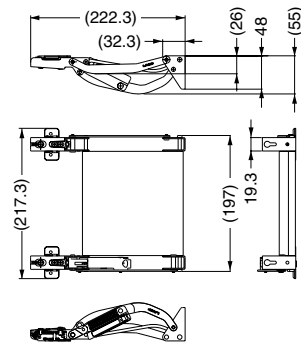

MonoFlat FAD™

MONOFLAT FAD (For Light Weight Doors) PAT.P

FAD-5

Door Width	270 ~ 350mm (10-5/8" ~ 13-25/32")
Door Height	260 ~ 650mm (10-1/4" ~ 25-19/32")
Door Thickness	15 ~ 20mm (19/32" ~ 25/32")
Door Weight	5kg (11lbs)

■ Hinge Dimensions

■ Part Details

Item No.	Box (sets)
FAD-5	1

No.	Qty	Part Name	Dimensions	Material / Finish
1	1pc	Hinge Body	Please see ■ Hinge Dimensions	<ul style="list-style-type: none"> • Material Aluminum, Polyacetal, Steel • Finish / Color Anodized, Grey, Nickel
2	2pcs	Mounting Plate		<ul style="list-style-type: none"> • Material Steel • Finish Nickel