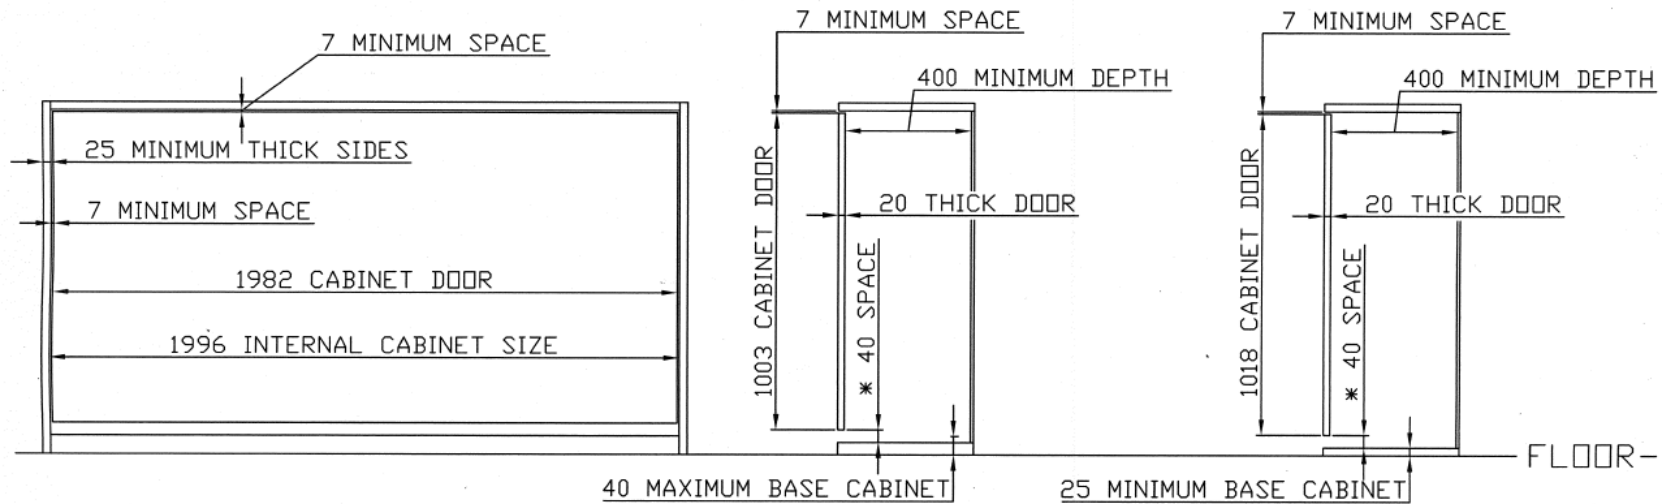

WARDROBE DIMENSIONS REQUIRED

BASE CABINET 40mm MAXIMUM

BASE CABINET 25mm MINIMUM

THICK MATTRESSES 180mm

* - MINIMUM SPACE INDISPENSABLE FROM BASE CABINET TO DOOR CABINET, IF YOU WANT REDUCE THIS SPACE PUT A SMALL BASE IN FRONT OF THE BASE CABINET. SEE THE DRAWING

ATTENTION: FOR THE DIFFERENT DIMENSIONS OF THE BASE (25 - 40) REMEMBER TO CHANGE THE DIMENSION OF THE DOOR CABINET