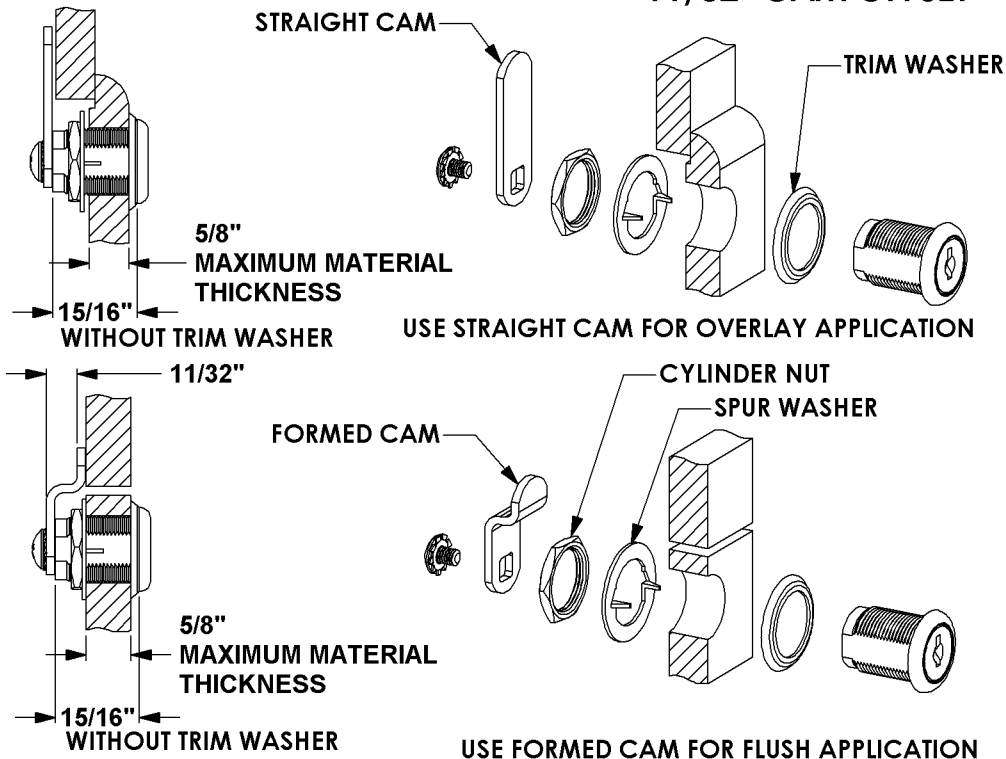

C8054 CAM LOCK

- 5 DISC TUMBLER
- 15/16" CYLINDER
- 11/32" CAM OFFSET

CYLINDER MOUNTING HOLES

NOTE: DO NOT USE SPUR WASHER WITH METAL DOOR OR DRAWER