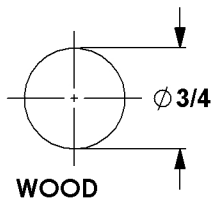

C8054 CAM LOCK

- 5 DISC TUMBLER
- 15/16" CYLINDER
- 11/32" CAM OFFSET

CYLINDER MOUNTING HOLES

NOTE: DO NOT USE SPUR WASHER WITH METAL DOOR OR DRAWER