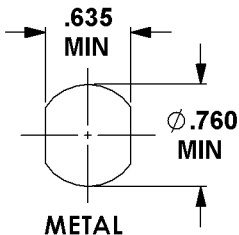

C8054 CAM LOCK

- 5 DISC TUMBLER
- 15/16" CYLINDER
- 11/32" CAM OFFSET

CYLINDER MOUNTING HOLES

NOTE: DO NOT USE SPUR WASHER WITH METAL DOOR OR DRAWER