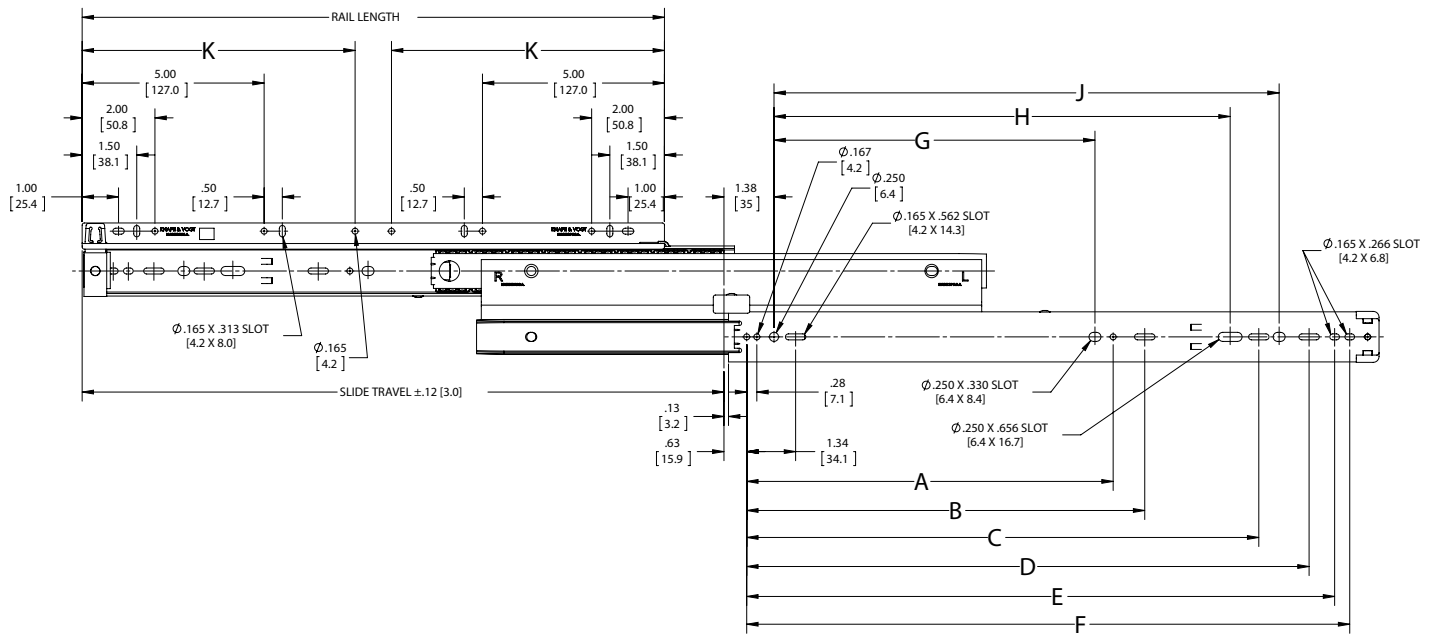

12.7mm + .8mm - 0mm

Charted Information

SKU Number*	Slide Size inch/mm	Travel inch/mm	Rail Length inch/mm	A inch/mm	B inch/mm	C inch/mm	D inch/mm	E inch/mm	F inch/mm	G inch/mm	H inch/mm	J Inch/mm	K inch/mm
8505B 12	12" [300mm]	13.14" [333.8mm]	10" [254mm]	-	-	7.79" [197.7mm]	9.45" [240.1mm]	10.16" [257.9mm]	10.57" [268.8mm]	-	6.30" [160mm]	-	-
8505B 14	14" [350mm]	15.14" [384.6mm]	12.00" [304.8mm]	-	-	10.55" [267.8mm]	11.45" [290.9mm]	12.16" [308.7mm]	12.57" [319.3mm]	-	8.82" [224mm]	-	-
8505B 16	16" [400mm]	17.14" [435.4mm]	14.00" [355.6mm]	-	7.13" [181mm]	-	13.45" [341.7mm]	14.16" [359.5mm]	14.57" [370.1mm]	-	11.34" [288mm]	-	-
8505B 18	18" [450mm]	19.14" [486.2mm]	16.00" [406.4mm]	10.07" [255.8mm]	-	14.07" [357.4mm]	15.45" [392.5mm]	16.16" [410.3mm]	16.57" [420.9mm]	8.82" [224mm]	12.60" [320mm]	13.86" [352mm]	-
8505B 20	20" [500mm]	21.14" [537mm]	18.00" [457.2mm]	10.07" [255.8mm]	-	16.55" [420.2mm]	17.45" [443.3mm]	18.16" [461.1mm]	18.57" [471.7mm]	8.82" [224mm]	15.12" [384mm]	-	8.00" [203.2mm]
8505B 22	22" [550mm]	23.14" [587.8mm]	20.00" [508mm]	10.07" [255.8mm]	-	17.79" [451.7mm]	19.45" [494.1mm]	20.16" [511.9mm]	20.57" [522.5mm]	8.82" [224mm]	16.38" [416mm]	-	8.00" [203.2mm]
8505B 24	24" [600mm]	25.14" [638.6mm]	22.00" [558.8mm]	-	14.14" [359.1mm]	20.55" [521.8mm]	21.45" [544.9mm]	22.16" [562.7mm]	22.57" [573.3mm]	-	19.90" [480mm]	-	8.00" [203.2mm]
8505B 26	26" [600mm]	27.14" [689.4mm]	24.00" [609.6mm]	-	15.51" [394.1mm]	-	23.45" [595.7mm]	24.16" [613.5mm]	24.57" [624.1mm]	-	21.42" [544mm]	-	8.00" [203.2mm]
8505B 28	28" [600mm]	29.14" [740.2mm]	26.00" [660.4mm]	-	16.52" [419.5mm]	24.07" [611.4mm]	25.45" [646.5mm]	26.16" [664.3mm]	26.57" [674.9mm]	-	22.68" [576mm]	23.94" [608mm]	8.00" [203.2mm]
8505B 30	30" [600mm]	31.14" [791.0mm]	28.00" [711.2mm]	-	16.76" [425.7mm]	26.55" [674.2mm]	27.45" [697.3mm]	28.16" [715.1mm]	28.57" [725.7mm]	-	25.20" [640mm]	-	8.00" [203.2mm]